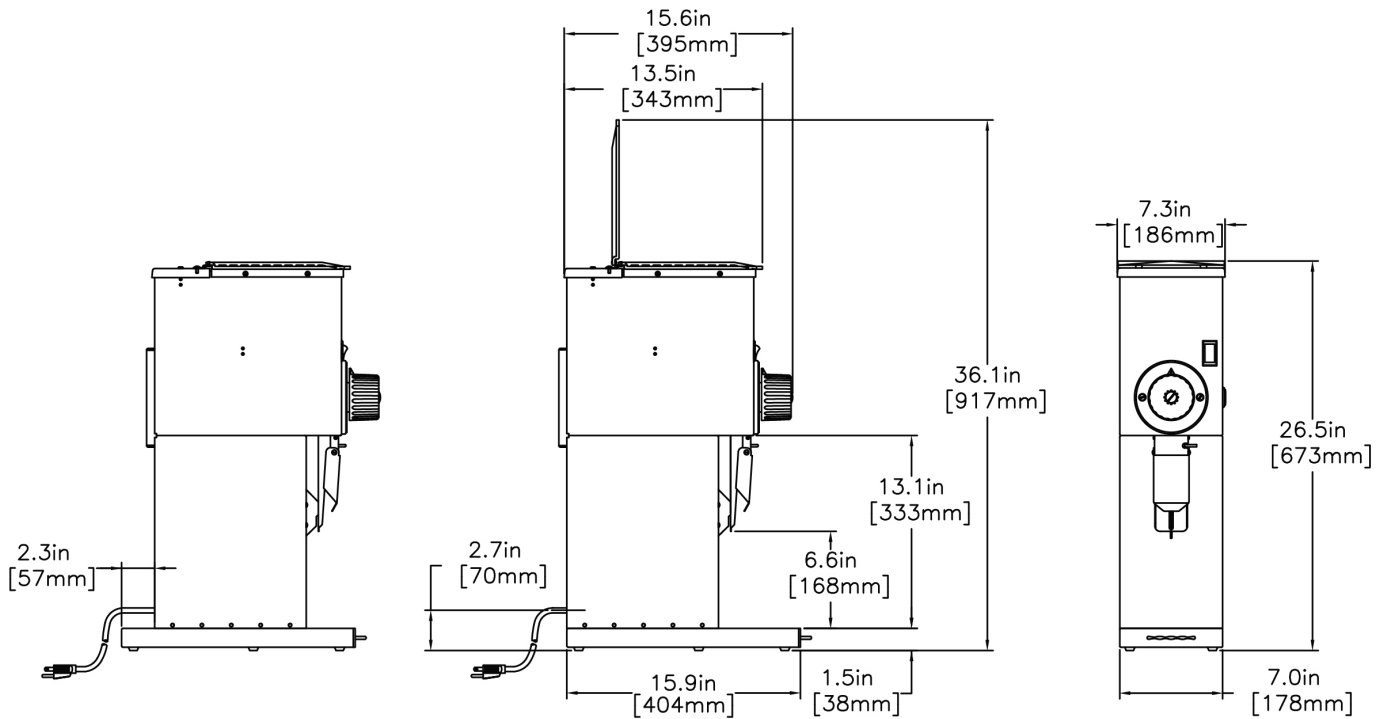

G2 trifecta® SLVR

Height: 26.5" Width: 7.3" Depth: 16.8"
(67.3cm) (18.5cm) (42.7cm)

- Chute assembly accommodates trifecta brewer brew cup
- Expanded range of precise grinds can be selected
- May also be used as a bulk grinder in behind-the-counter applications
- Convenient cleaning lever ensures complete clean out of coffee from grind chamber
- Four year warranty on grinding burrs
- Heavy-duty precision burrs for quality, finer grinds
- Single hopper holds 2lb (.91kg) of regular, decaf or specialty coffee beans
- PROP 65 Warning Decal included in packaging with equipment

Agency:

Specifications

Product #: 41900.0000

Finish: Silver

Hoppers: One

Hopper Capacity: 2.00 lbs (0.907 kgs)

Electrical & Capacity

Volts*	Amps	Watts	Cord Attached	Plug Type	8oz cups/hr 236ml cups/hr	Input H ² O Temp.	Phase	# Wires plus Ground	Hertz
120	11	1320	Yes	NEMA 5-15P	-	60°F (15.5°C)	1	2	60

Last Updated:
04/29/2022

	Unit			Shipping				
	Height	Width	Depth	Height	Width	Depth	Weight	Volume
English	26.5 in.	7.3 in.	16.8 in.	32.8 in.	13.6 in.	23.1 in.	59.000 lbs	5.972 ft ³
Metric	67.3 cm	18.5 cm	42.7 cm	83.2 cm	34.6 cm	58.7 cm	26.762 kgs	0.169 m ³