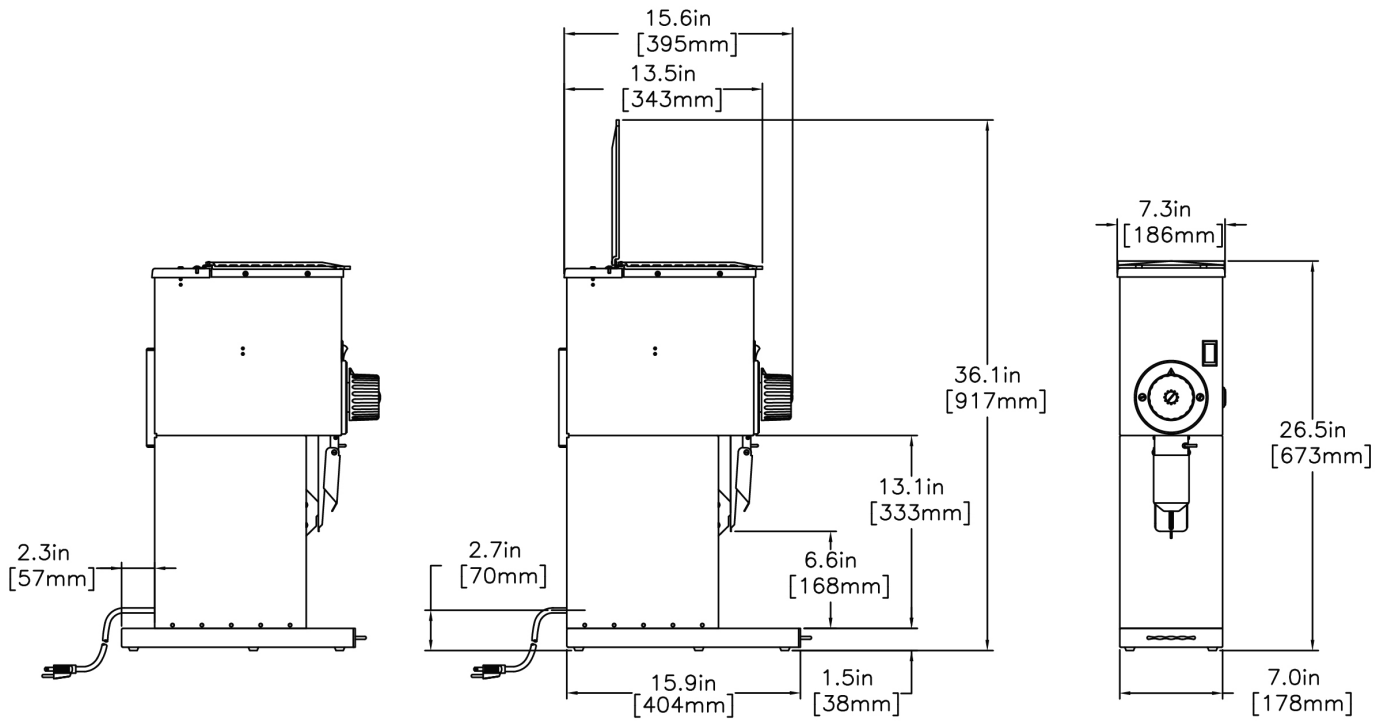

G2 trifecta® SLVR

Height: 26.5" Width: 7.3" Depth: 16.8"
(67.3cm) (18.5cm) (42.7cm)

- Chute assembly accommodates trifecta brewer brew cup
- Expanded range of precise grinds can be selected
- May also be used as a bulk grinder in behind-the-counter applications
- Convenient cleaning lever ensures complete clean out of coffee from grind chamber
- Four year warranty on grinding burrs
- Heavy-duty precision burrs for quality, finer grinds
- Single hopper holds 2lb (.91kg) of regular, decaf or specialty coffee beans
- PROP 65 Warning Decal included in packaging with equipment

Agency:

Specifications

Product #: 41900.0000

Finish: Silver

Hoppers: One

Hopper Capacity: 2.00 lbs (0.907 kgs)

Electrical & Capacity

Volts*	Amps	Watts	Cord Attached	Plug Type	8oz cups/hr 236ml cups/hr	Input H ² O Temp.	Phase	# Wires plus Ground	Hertz
120	11	1320	Yes	NEMA 5-15P	-	60°F (15.5°C)	1	2	60

Last Updated:
09/21/2021

	Unit			Shipping				
	Height	Width	Depth	Height	Width	Depth	Weight	Volume
English	26.5 in.	7.3 in.	16.8 in.	32.8 in.	13.6 in.	23.1 in.	59.000 lbs	5.972 ft ³
Metric	67.3 cm	18.5 cm	42.7 cm	83.2 cm	34.6 cm	58.7 cm	26.762 kgs	0.169 m ³