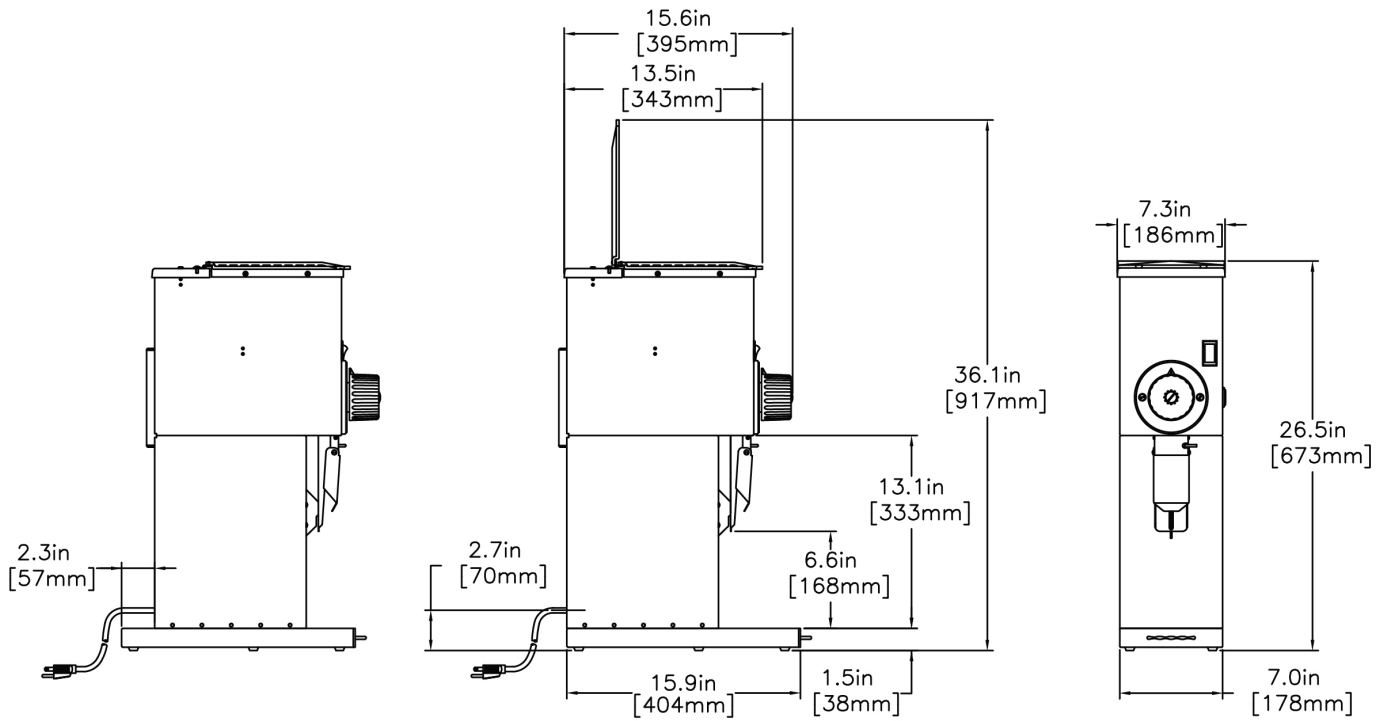

G2 trifecta SLVR

Height: 26.5" Width: 7.3" Depth: 16.8"
(67.3cm) (18.5cm) (42.7cm)

- Chute assembly accommodates trifecta brewer brew cup
- Expanded range of precise grinds can be selected
- May also be used as a bulk grinder in behind-the-counter applications
- Convenient cleaning lever ensures complete clean out of coffee from grind chamber
- Four year warranty on grinding burrs
- Heavy-duty precision burrs for quality, finer grinds
- Single hopper holds 2lb (.91kg) of regular, decaf or specialty coffee beans
- PROP 65 Warning Decal included in packaging with equipment

Agency:

Specifications

Product #: 41900.0000

Finish: Silver

Hoppers: One

Hopper Capacity: 2.00 lbs (0.907 kgs)

Electrical & Capacity

Volts*	Amps	Watts	Cord Attached	Plug Type	8oz cups/hr 236ml cups/hr	Input H ² O Temp.	Phase	# Wires plus Ground	Hertz
120	11	1320	Yes	NEMA 5-15P	-	60°F (15.5°C)	1	2	60

Last Updated:
06/29/2021

	Unit			Shipping				
	Height	Width	Depth	Height	Width	Depth	Weight	Volume
English	26.5 in.	7.3 in.	16.8 in.	32.8 in.	13.6 in.	23.1 in.	59.000 lbs	5.972 ft ³
Metric	67.3 cm	18.5 cm	42.7 cm	83.2 cm	34.6 cm	58.7 cm	26.762 kgs	0.169 m ³