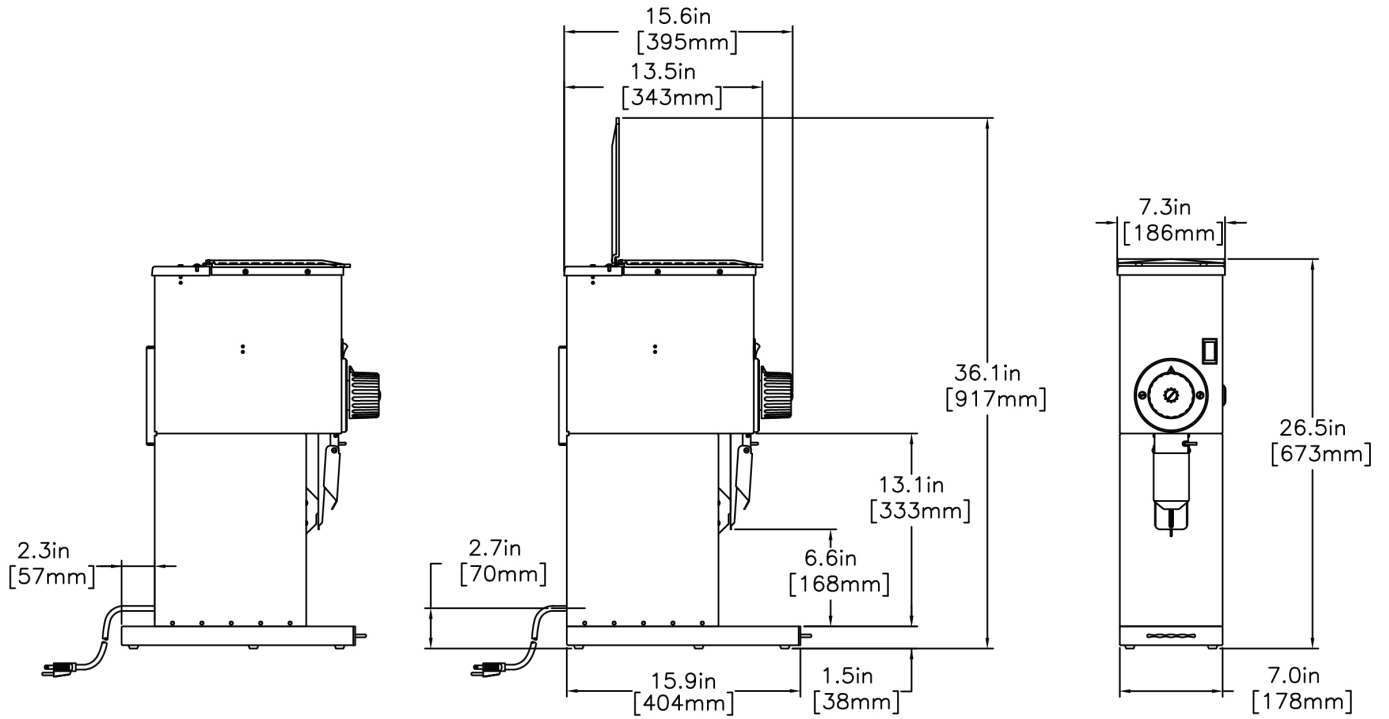

G2 trifecta SLVR

Height: 26.5" Width: 7.3" Depth: 16.8"
(67.3cm) (18.5cm) (42.7cm)

- Chute assembly accommodates trifecta brewer brew cup
- Expanded range of precise grinds can be selected
- May also be used as a bulk grinder in behind-the-counter applications
- Convenient cleaning lever ensures complete clean out of coffee from grind chamber
- Four year warranty on grinding burrs
- Heavy-duty precision burrs for quality, finer grinds
- Single hopper holds 2lb (.91kg) of regular, decaf or specialty coffee beans
- PROP 65 Warning Decal included in packaging with equipment

Agency:

Specifications

Product #: 41900.0000

Finish: Silver

Hoppers: One

Hopper Capacity: 2.00 lbs (0.907 kgs)

Electrical & Capacity

Volts*	Amps	Watts	Cord Attached	Plug Type	8oz cups/hr 236ml cups/hr	Input H ₂ O Temp.	Phase	# Wires plus Ground	Hertz
120	11	1320	Yes	NEMA 5-15P	-	60°F (15.5°C)	1	2	60

Last Updated:
04/08/2021

	Unit			Shipping				
	Height	Width	Depth	Height	Width	Depth	Weight	Volume
English	26.5 in.	7.3 in.	16.8 in.	32.8 in.	13.6 in.	23.1 in.	59.000 lbs	5.972 ft ³
Metric	67.3 cm	18.5 cm	42.7 cm	83.2 cm	34.6 cm	58.7 cm	26.762 kgs	0.169 m ³