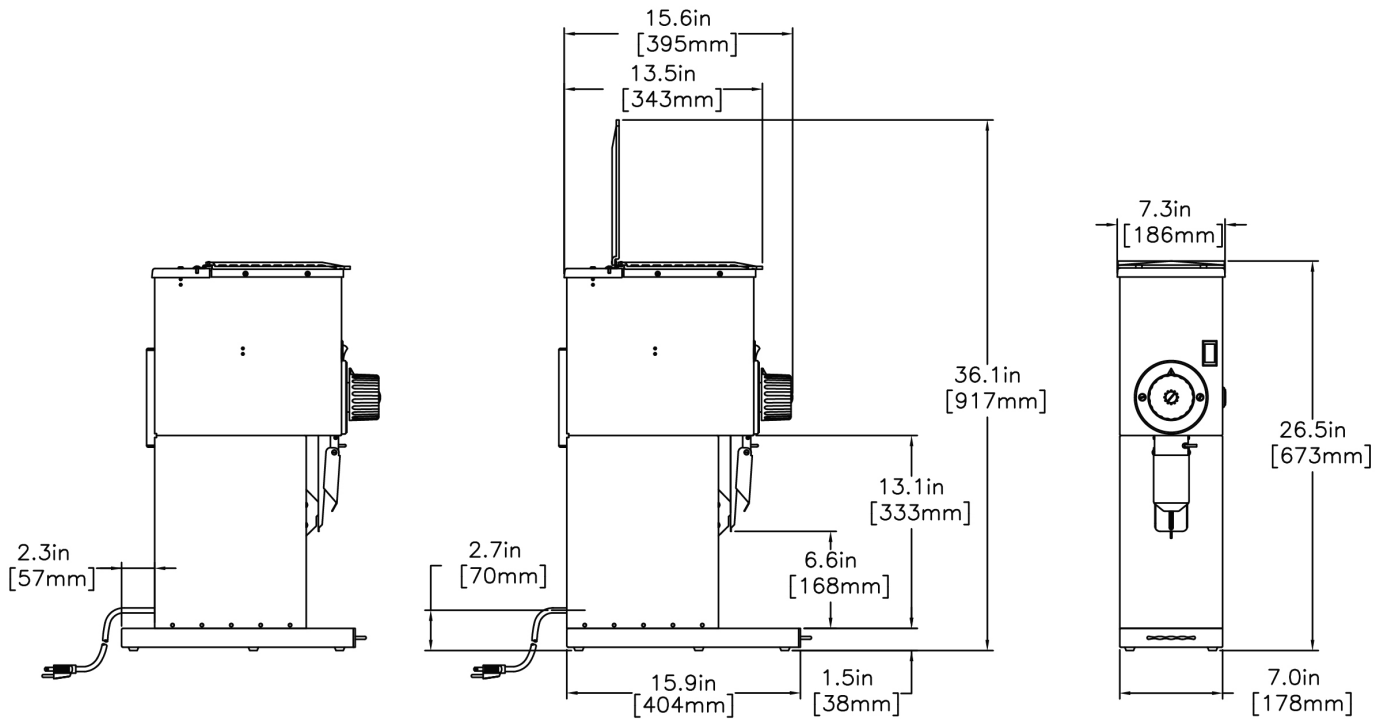

G2 trifecta SLVR

Height: 26.5" Width: 7.3" Depth: 16.8"
(67.3cm) (18.5cm) (42.7cm)

- Chute assembly accommodates trifecta brewer brew cup
- Expanded range of precise grinds can be selected
- May also be used as a bulk grinder in behind-the-counter applications
- Convenient cleaning lever ensures complete clean out of coffee from grind chamber
- Four year warranty on grinding burrs
- Heavy-duty precision burrs for quality, finer grinds
- Single hopper holds 2lb (.91kg) of regular, decaf or specialty coffee beans
- PROP 65 Warning Decal included in packaging with equipment

Agency:

Specifications

Product #: 41900.0000

Finish: Silver

Hoppers: One

Hopper Capacity: 2.00 lbs (0.907 kgs)

Electrical & Capacity

Volts*	Amps	Watts	Cord Attached	Plug Type	8oz cups/hr 236ml cups/hr	Input H ₂ O Temp.	Phase	# Wires plus Ground	Hertz
120	11	1320	Yes	NEMA 5-15P	-	60°F (15.5°C)	1	2	60

Last Updated:
09/08/2020

	Unit			Shipping				
	Height	Width	Depth	Height	Width	Depth	Weight	Volume
English	26.5 in.	7.3 in.	16.8 in.	32.8 in.	13.6 in.	23.1 in.	59.000 lbs	5.972 ft ³
Metric	67.3 cm	18.5 cm	42.7 cm	83.2 cm	34.6 cm	58.7 cm	26.762 kgs	0.169 m ³