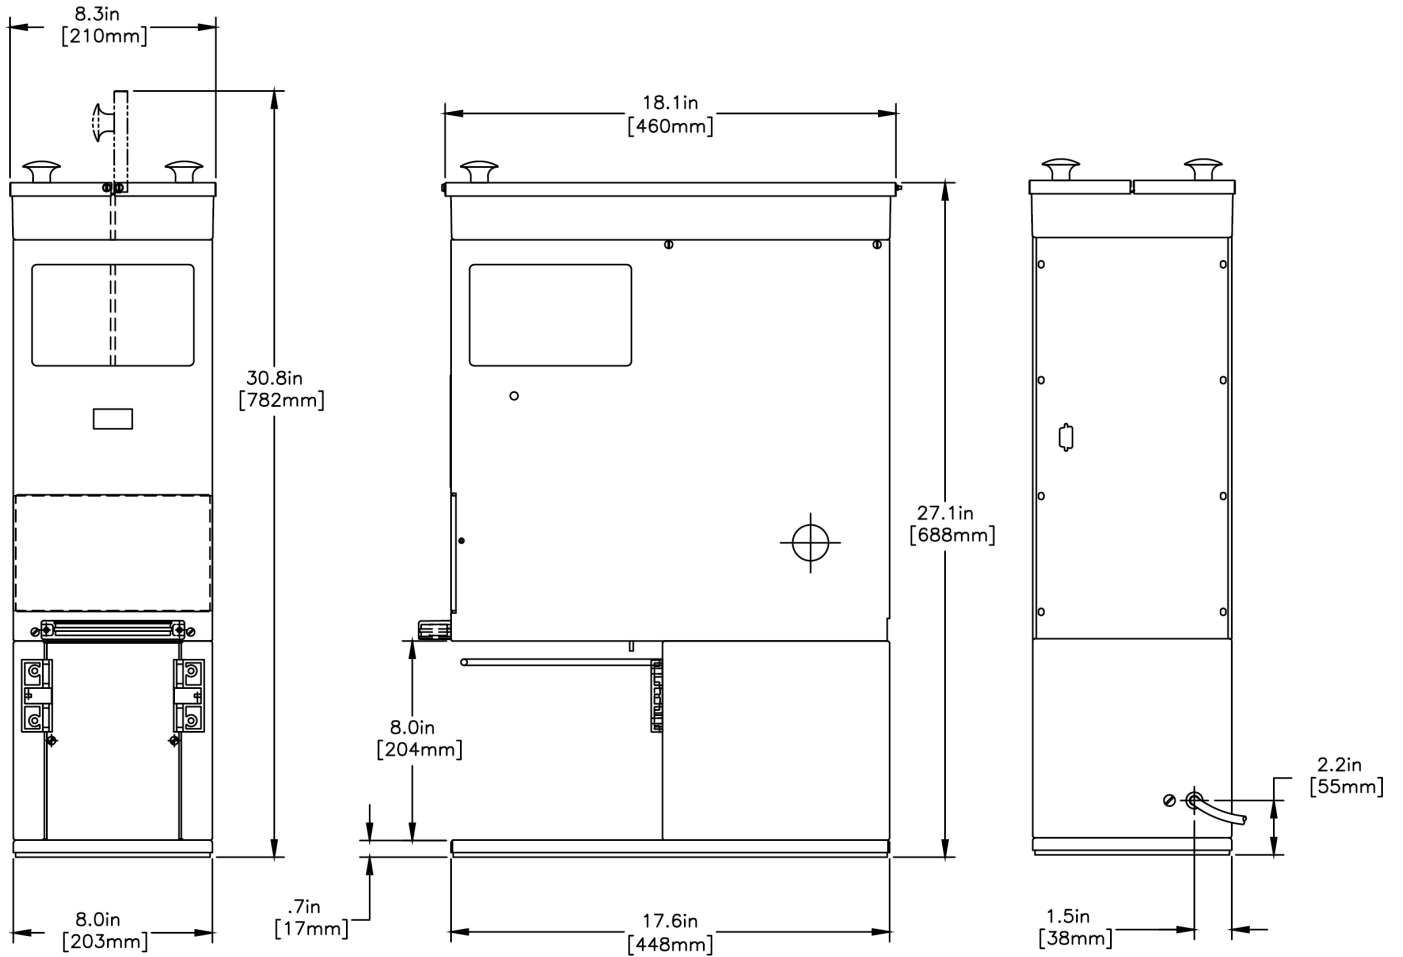

Agency:

Specifications

Product #: 33700.0001

Interface: Wireless

Finish: Black

Hoppers: Two

Hopper Capacity: 6.00 lbs (2.722 kgs)

Additional Features

Last Updated:
08/28/2020

	Unit			Shipping				
	Height	Width	Depth	Height	Width	Depth	Weight	Volume
English	27.1 in.	8.3 in.	19.4 in.	35.5 in.	13.4 in.	23.4 in.	65.950 lbs	6.423 ft ³
Metric	68.8 cm	21.1 cm	49.3 cm	90.2 cm	34.0 cm	59.4 cm	29.915 kgs	0.182 m ³