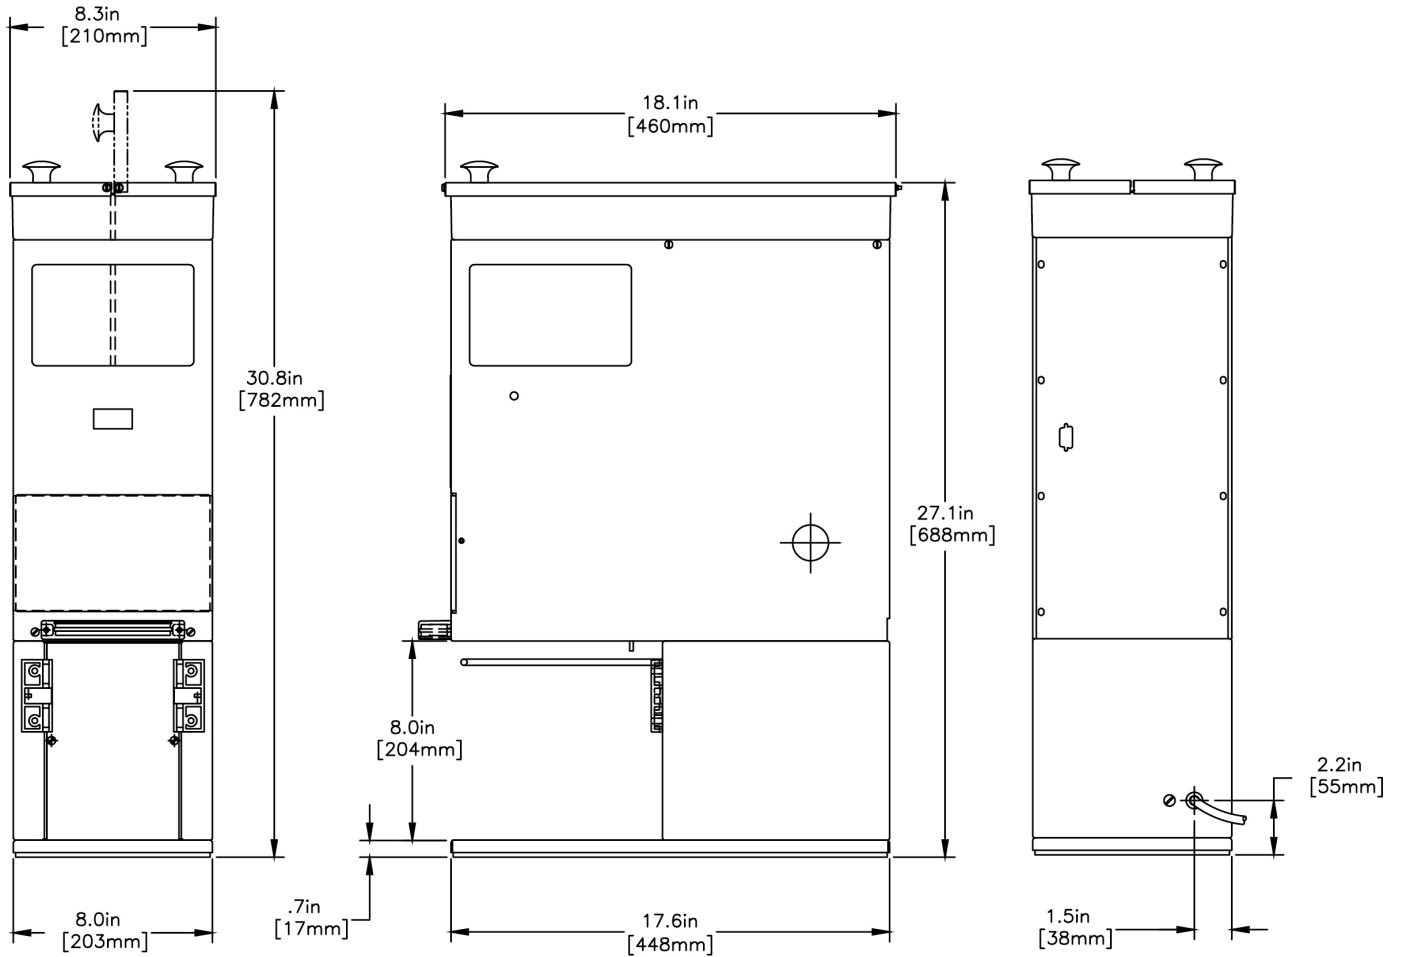

## Specifications

**Product #:** 33700.0000

**Interface:** Wireless

**Finish:** Stainless

**Hoppers:** Two

**Hopper Capacity:** 6.00 lbs (2.722 kgs)

Last Updated:  
09/04/2020

|         | Unit     |         |          | Shipping |          |          |            |                       |
|---------|----------|---------|----------|----------|----------|----------|------------|-----------------------|
|         | Height   | Width   | Depth    | Height   | Width    | Depth    | Weight     | Volume                |
| English | 27.1 in. | 8.3 in. | 19.4 in. | 35.5 in. | 13.4 in. | 23.4 in. | 65.800 lbs | 6.423 ft <sup>3</sup> |
| Metric  | 68.8 cm  | 21.1 cm | 49.3 cm  | 90.2 cm  | 34.0 cm  | 59.4 cm  | 29.847 kgs | 0.182 m <sup>3</sup>  |