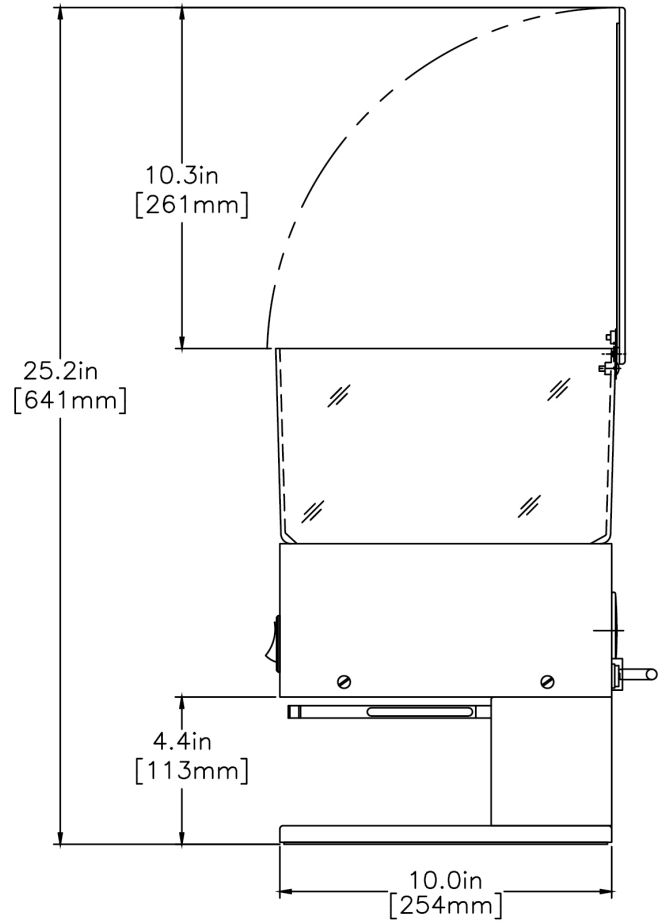

## Specifications

**Product #:** 20580.6001

**Finish:** Black

**Hoppers:** One

**Hopper Capacity:** 6.00 lbs (2.722 kgs)

**Last Updated:**  
12/15/2022

	Unit			Shipping				
	Height	Width	Depth	Height	Width	Depth	Weight	Volume
English	15.1 in.	8.6 in.	10.0 in.	23.8 in.	12.9 in.	15.0 in.	-	2.654 ft <sup>3</sup>
Metric	38.4 cm	21.8 cm	25.4 cm	60.3 cm	32.7 cm	38.1 cm	-	0.075 m <sup>3</sup>