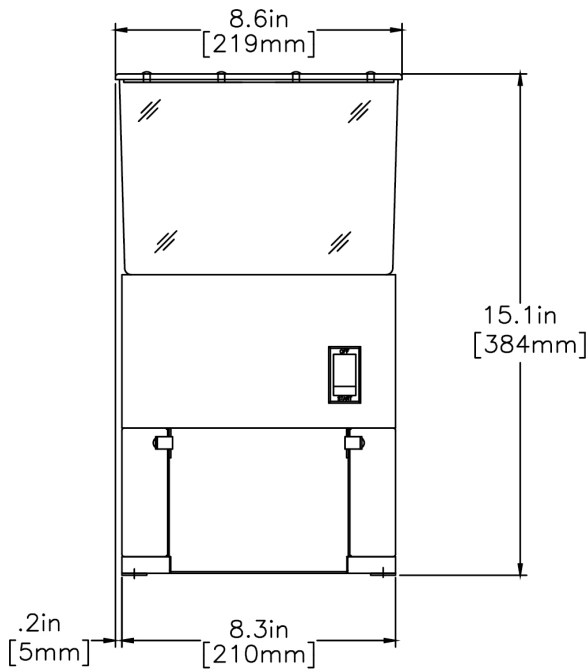

## Specifications

**Product #:** 20580.6001

**Finish:** Black

**Hoppers:** One

**Hopper Capacity:** 6.00 lbs (2.722 kgs)

**Last Updated:**  
12/15/2022

	Unit			Shipping				
	Height	Width	Depth	Height	Width	Depth	Weight	Volume
English	15.1 in.	8.6 in.	10.0 in.	23.8 in.	12.9 in.	15.0 in.	-	2.654 ft <sup>3</sup>
Metric	38.4 cm	21.8 cm	25.4 cm	60.3 cm	32.7 cm	38.1 cm	-	0.075 m <sup>3</sup>