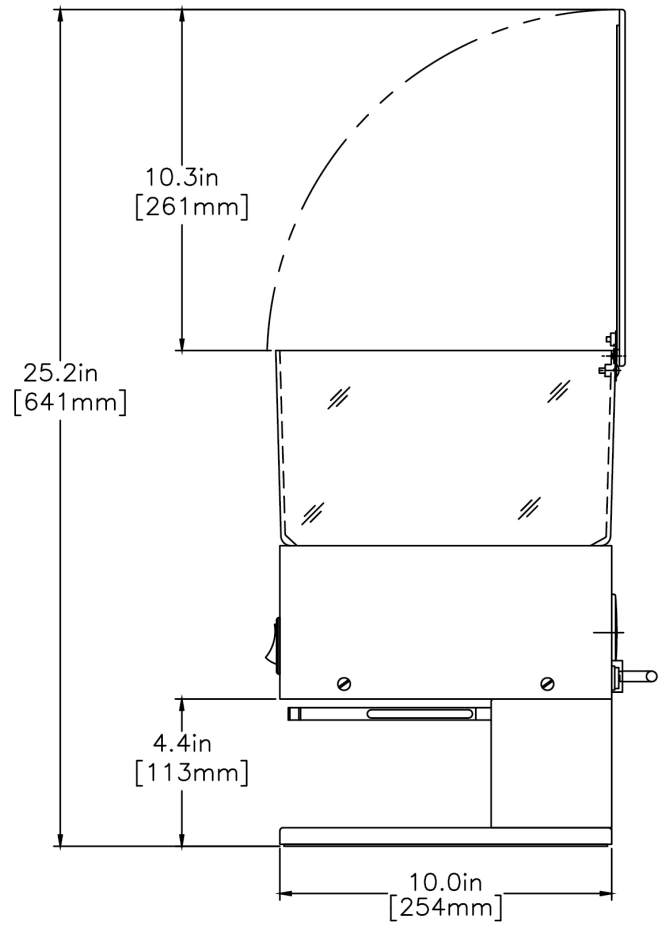

## Specifications

**Product #:** 20580.6001

**Finish:** Black

**Hoppers:** One

**Hopper Capacity:** 6.00 lbs (2.722 kgs)

Last Updated:  
03/22/2021

	Unit			Shipping				
	Height	Width	Depth	Height	Width	Depth	Weight	Volume
English	15.1 in.	8.6 in.	10.0 in.	23.8 in.	12.9 in.	15.0 in.	-	2.654 ft <sup>3</sup>
Metric	38.4 cm	21.8 cm	25.4 cm	60.3 cm	32.7 cm	38.1 cm	-	0.075 m <sup>3</sup>