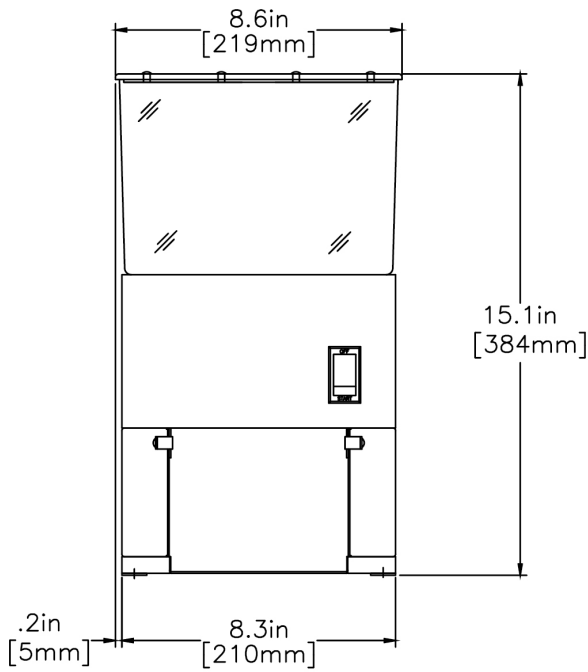

## Specifications

**Product #:** 20580.6001

**Finish:** Black

**Hoppers:** One

**Hopper Capacity:** 6.00 lbs (2.722 kgs)

Last Updated:  
03/22/2021

	Unit			Shipping				
	Height	Width	Depth	Height	Width	Depth	Weight	Volume
English	15.1 in.	8.6 in.	10.0 in.	23.8 in.	12.9 in.	15.0 in.	-	2.654 ft <sup>3</sup>
Metric	38.4 cm	21.8 cm	25.4 cm	60.3 cm	32.7 cm	38.1 cm	-	0.075 m <sup>3</sup>