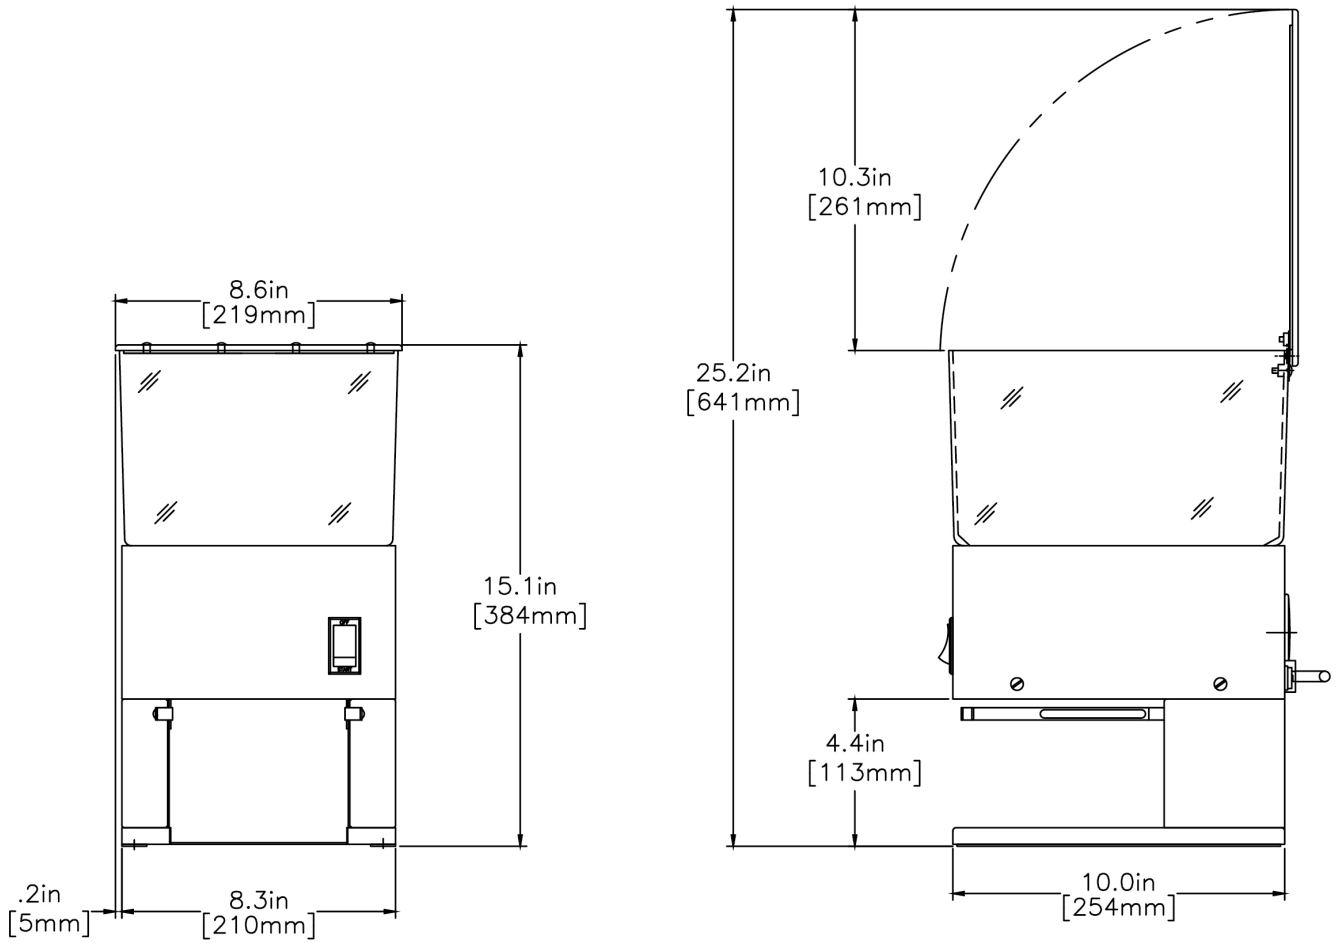

Agency:

Specifications

Product #: 20580.6000

Finish: Black

Hoppers: One

Hopper Capacity: 6.00 lbs (2.722 kgs)

Electrical & Capacity

| Volts* | Amps | Watts | Cord Attached | Plug Type | 8oz cups/hr 236ml cups/hr | Input H ₂ O Temp. | Phase | # Wires plus Ground | Hertz |
|--------|------|-------|---------------|-----------|------------------------------|---------------------------------|-------|------------------------|-------|
| - | - | - | - | - | - | 60°F (15.5°C) | - | - | - |

Last Updated:
12/15/2022

| Unit | | | Shipping | | | | | |
|---------|----------|---------|----------|--------|-------|-------|--------|--------|
| | Height | Width | Depth | Height | Width | Depth | Weight | Volume |
| English | 15.1 in. | 8.6 in. | 10.0 in. | - | - | - | - | - |
| Metric | 38.4 cm | 21.8 cm | 25.4 cm | - | - | - | - | - |