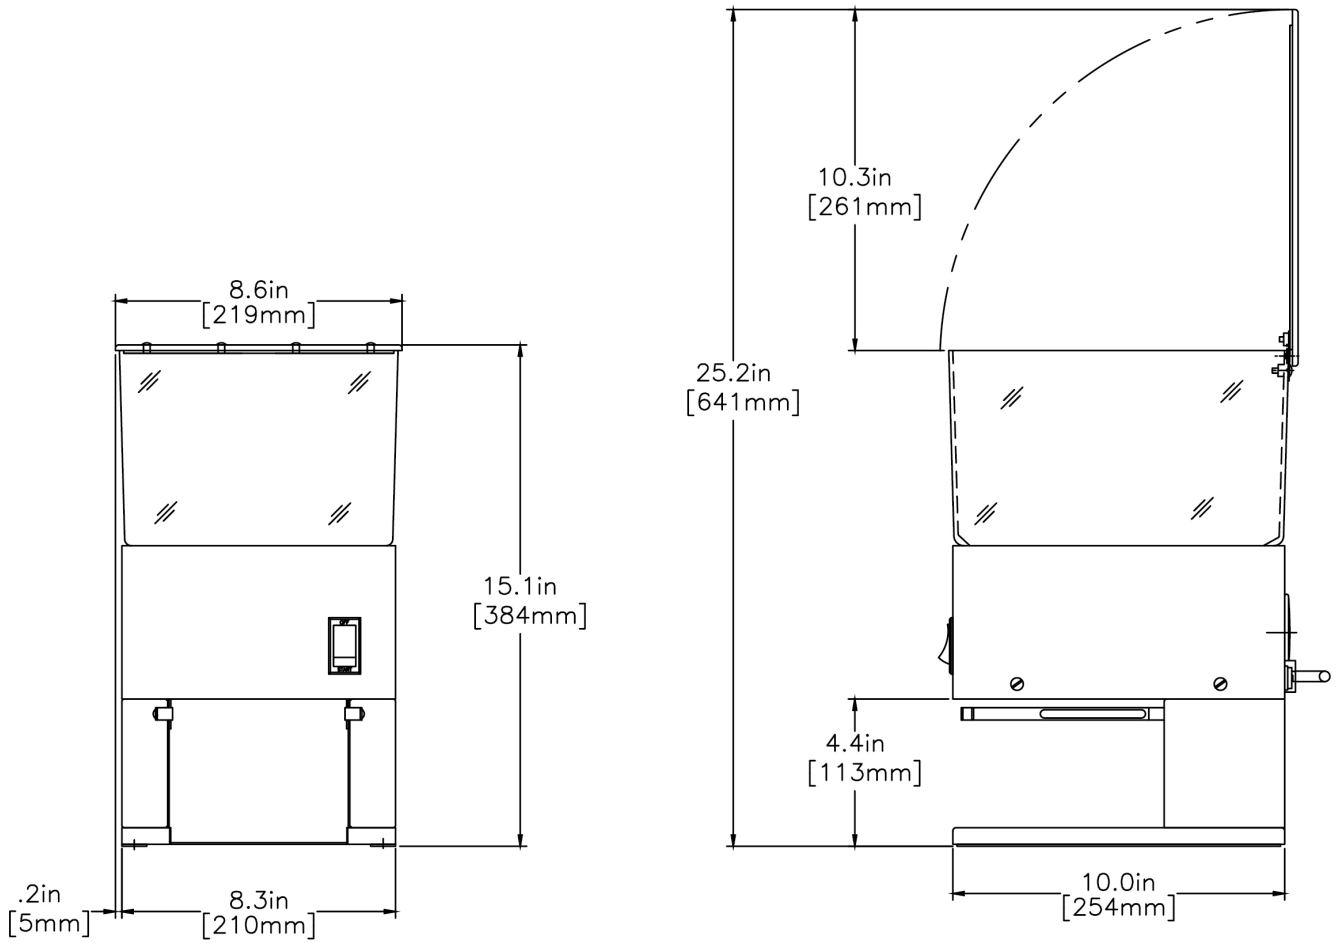

## Specifications

**Product #:** 20580.6000

**Finish:** Black

**Hoppers:** One

**Hopper Capacity:** 6.00 lbs (2.722 kgs)

Last Updated:  
01/26/2022

	Unit			Shipping				
	Height	Width	Depth	Height	Width	Depth	Weight	Volume
English	15.1 in.	8.6 in.	10.0 in.	-	-	-	-	-
Metric	38.4 cm	21.8 cm	25.4 cm	-	-	-	-	-

BUNN® reserves the right to change specifications and product design without notice. Such revisions do not entitle the buyer to corresponding changes, improvements, additions or replacements for previously purchased equipment. For most current specifications and other info visit [bunn.com](http://bunn.com).