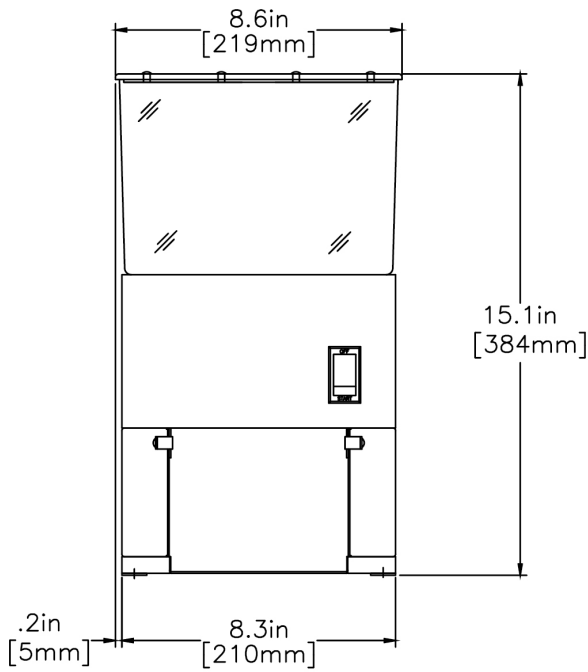

Agency:

Specifications

Product #: 20580.6000

Finish: Black

Hoppers: One

Hopper Capacity: 6.00 lbs (2.722 kgs)

Electrical & Capacity

Volts*	Amps	Watts	Cord Attached	Plug Type	8oz cups/hr 236ml cups/hr	Input H ₂ O Temp.	Phase	# Wires plus Ground	Hertz
-	-	-	-	-	-	60°F (15.5°C)	-	-	-

Last Updated:
03/22/2021

Unit			Shipping					
	Height	Width	Depth	Height	Width	Depth	Weight	Volume
English	15.1 in.	8.6 in.	10.0 in.	-	-	-	-	-
Metric	38.4 cm	21.8 cm	25.4 cm	-	-	-	-	-

BUNN® reserves the right to change specifications and product design without notice. Such revisions do not entitle the buyer to corresponding changes, improvements, additions or replacements for previously purchased equipment. For most current specifications and other info visit bunn.com.