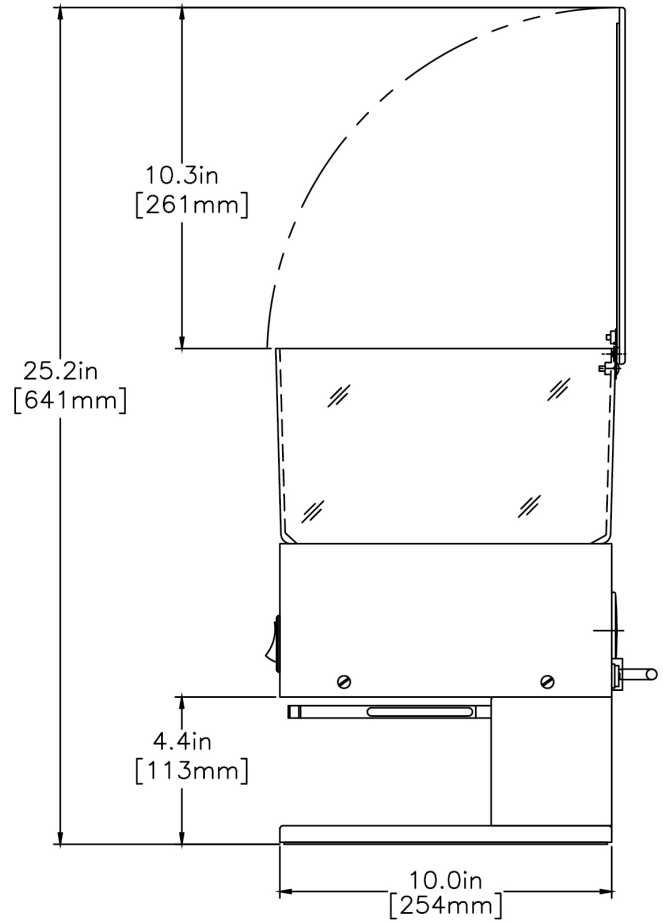

LPG SST

Height: 15.1" Width: 8.6" Depth: 10.0"
(38.4cm) (21.8cm) (25.4cm)

- Large, clear bean hopper merchandises 6 lb (2.72kg) of fresh regular, decaf or specialty coffee beans
- Easy access on back for grind weight adjustment
- Four year warranty on grinding burrs
- Just 8.64" (21.95cm) wide and a low profile height of 15.1" (38.4cm)
- Powered by quiet, high torque motor
- Professional grind provided by large 3.19" (8.1cm) diameter burrs powered by quiet, low speed, high torque motor

Agency:

Specifications

Product #: 20580.6000

Finish: Black

Hoppers: One

Hopper Capacity: 6.00 lbs (2.722 kgs)

Electrical & Capacity

Volts*	Amps	Watts	Cord Attached	Plug Type	8oz cups/hr 236ml cups/hr	Input H ₂ O Temp.	Phase	# Wires plus Ground	Hertz
-	-	-	-	-	-	60°F (15.5°C)	-	-	-

Last Updated:
03/22/2021

Unit			Shipping					
	Height	Width	Depth	Height	Width	Depth	Weight	Volume
English	15.1 in.	8.6 in.	10.0 in.	-	-	-	-	-
Metric	38.4 cm	21.8 cm	25.4 cm	-	-	-	-	-

BUNN® reserves the right to change specifications and product design without notice. Such revisions do not entitle the buyer to corresponding changes, improvements, additions or replacements for previously purchased equipment. For most current specifications and other info visit bunn.com.