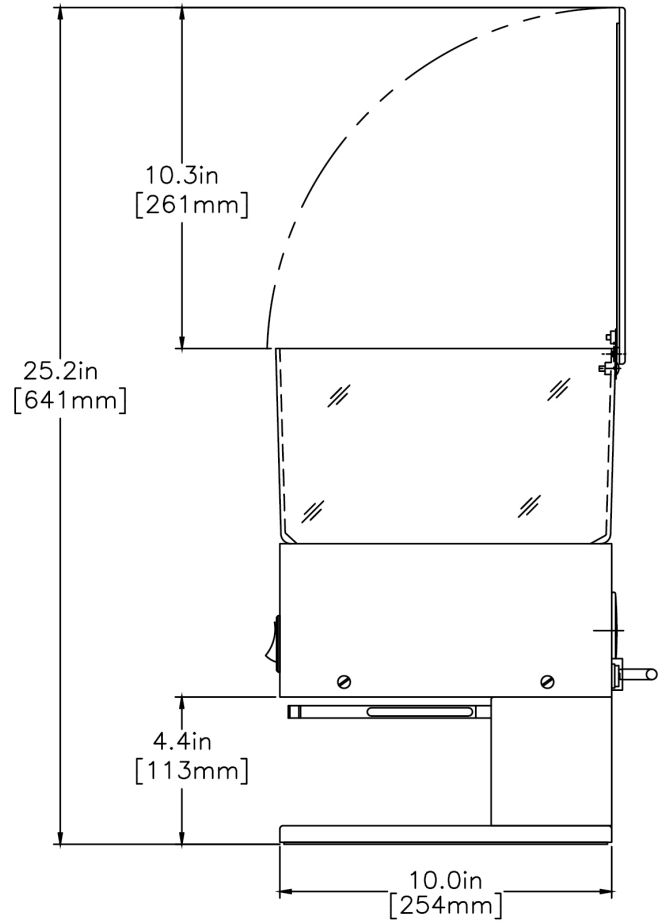

LPG SST

Height: 15.1" (38.4cm) Width: 8.6" (21.8cm) Depth: 10.0" (25.4cm)

- Large, clear bean hopper merchandises 6 lb (2.72kg) of fresh regular, decaf or specialty coffee beans
- Easy access on back for grind weight adjustment
- Four year warranty on grinding burrs
- Just 8.64" (21.95cm) wide and a low profile height of 15.1" (38.4cm)
- Powered by quiet, high torque motor
- Professional grind provided by large 3.19" (8.1cm) diameter burrs powered by quiet, low speed, high torque motor

Agency:

Specifications

Product #: 20580.0001

Finish: Stainless

Hoppers: One

Hopper Capacity: 6.00 lbs (2.722 kgs)

Electrical & Capacity

Volts*	Amps	Watts	Cord Attached	Plug Type	8oz cups/hr 236ml cups/hr	Input H ² O Temp.	Phase	# Wires plus Ground	Hertz
120	3	360	Yes	NEMA 5-15P	-	60°F (15.5°C)	1	2	60

Last Updated:
08/19/2024

	Unit			Shipping				
	Height	Width	Depth	Height	Width	Depth	Weight	Volume
English	15.1 in.	8.6 in.	10.0 in.	23.8 in.	12.9 in.	15.0 in.	22.550 lbs	2.654 ft ³
Metric	38.4 cm	21.8 cm	25.4 cm	60.3 cm	32.7 cm	38.1 cm	10.229 kgs	0.075 m ³