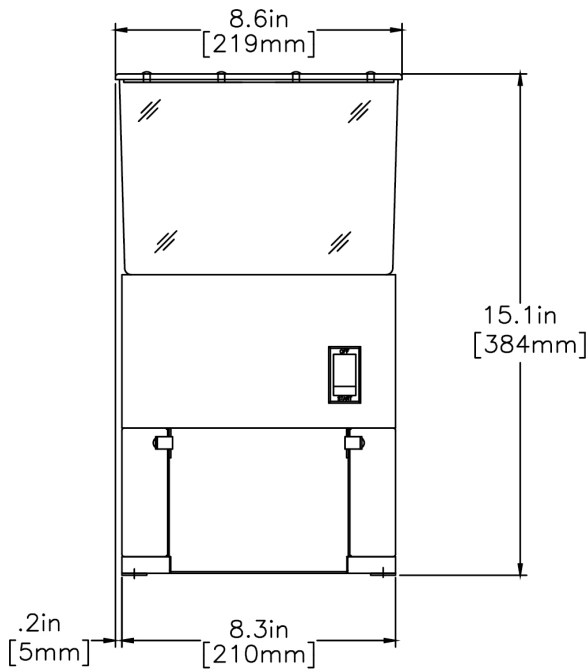

Agency:

Specifications

Product #: 20580.0001

Finish: Stainless

Hoppers: One

Hopper Capacity: 6.00 lbs (2.722 kgs)

Electrical & Capacity

Volts*	Amps	Watts	Cord Attached	Plug Type	8oz cups/hr 236ml cups/hr	Input H ² O Temp.	Phase	# Wires plus Ground	Hertz
120	3	360	Yes	NEMA 5-15P	-	60°F (15.5°C)	1	2	60

Last Updated:
08/19/2024

	Unit			Shipping				
	Height	Width	Depth	Height	Width	Depth	Weight	Volume
English	15.1 in.	8.6 in.	10.0 in.	23.8 in.	12.9 in.	15.0 in.	22.550 lbs	2.654 ft ³
Metric	38.4 cm	21.8 cm	25.4 cm	60.3 cm	32.7 cm	38.1 cm	10.229 kgs	0.075 m ³