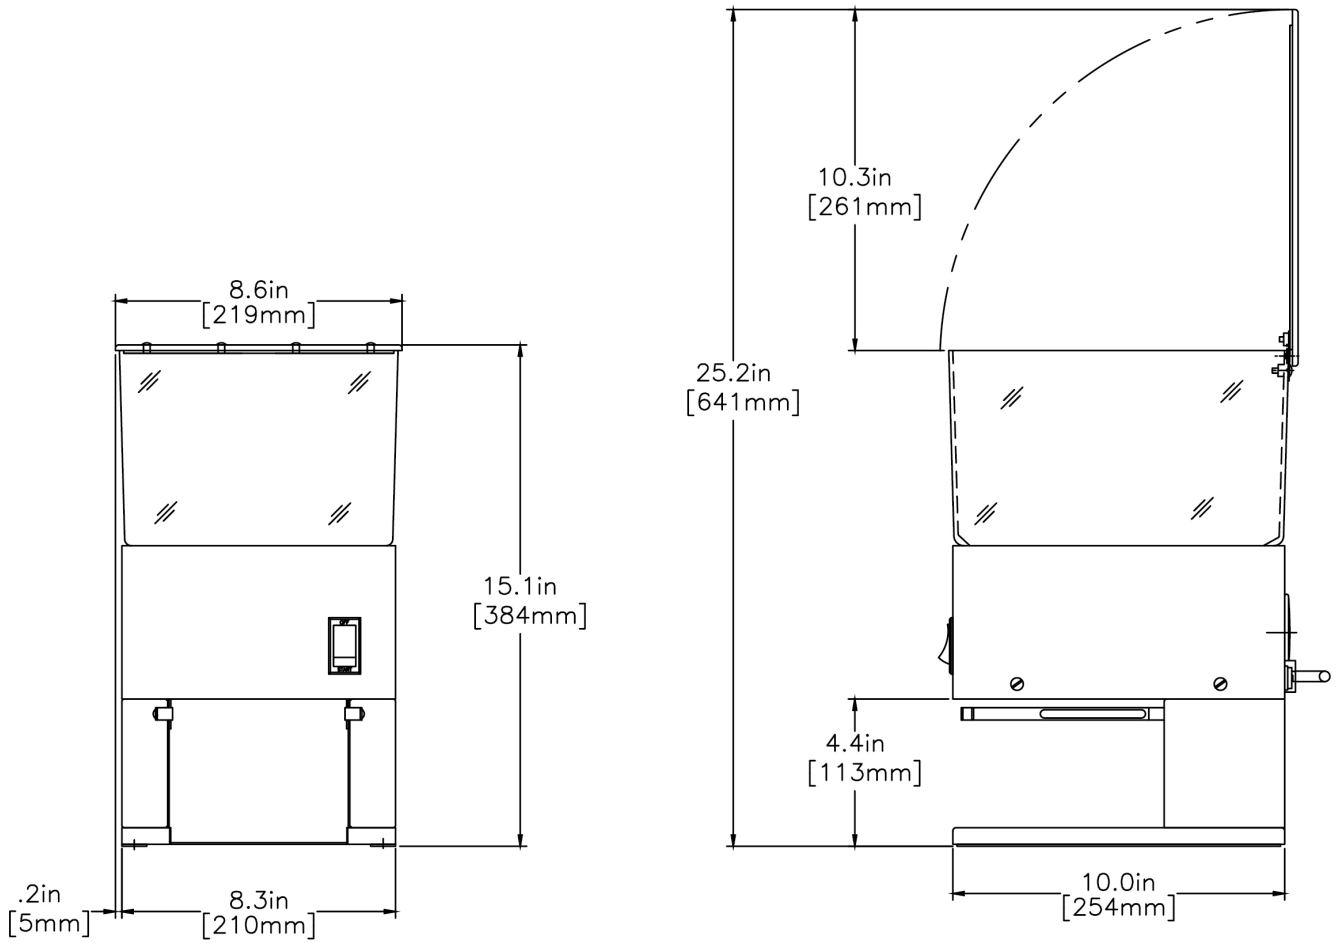

Agency:

Specifications

Product #: 20580.0001

Finish: Stainless

Hoppers: One

Hopper Capacity: 6.00 lbs (2.722 kgs)

Electrical & Capacity

Volts*	Amps	Watts	Cord Attached	Plug Type	8oz cups/hr 236ml cups/hr	Input H ₂ O Temp.	Phase	# Wires plus Ground	Hertz
120	3	360	Yes	NEMA 5-15P	-	60°F (15.5°C)	1	2	60

Last Updated:
04/26/2024

	Unit			Shipping				
	Height	Width	Depth	Height	Width	Depth	Weight	Volume
English	15.1 in.	8.6 in.	10.0 in.	23.8 in.	12.9 in.	15.0 in.	22.550 lbs	2.654 ft ³
Metric	38.4 cm	21.8 cm	25.4 cm	60.3 cm	32.7 cm	38.1 cm	10.229 kgs	0.075 m ³