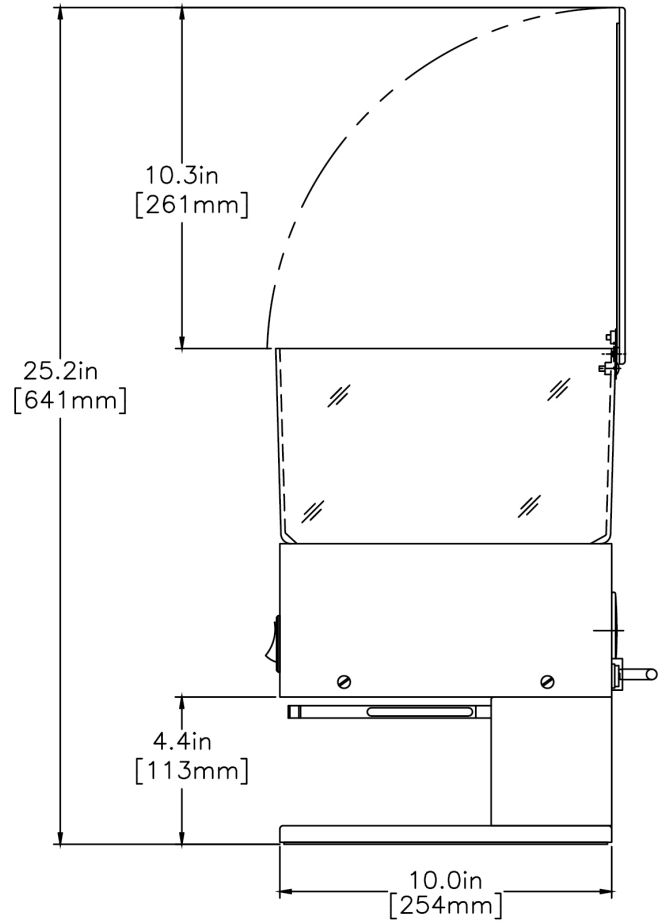

## Specifications

**Product #:** 20580.0001

**Finish:** Stainless

**Hoppers:** One

**Hopper Capacity:** 6.00 lbs (2.722 kgs)

Last Updated:  
11/15/2022

	Unit			Shipping				
	Height	Width	Depth	Height	Width	Depth	Weight	Volume
English	15.1 in.	8.6 in.	10.0 in.	23.8 in.	12.9 in.	15.0 in.	22.550 lbs	2.654 ft <sup>3</sup>
Metric	38.4 cm	21.8 cm	25.4 cm	60.3 cm	32.7 cm	38.1 cm	10.229 kgs	0.075 m <sup>3</sup>