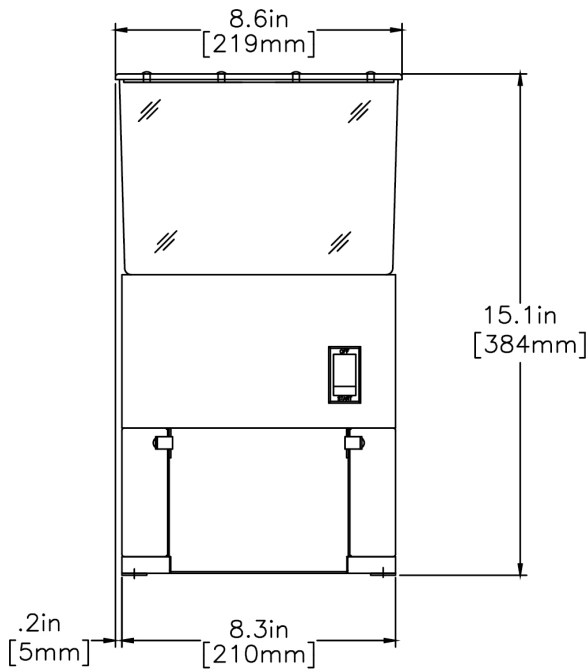

## Specifications

**Product #:** 20580.0001

**Finish:** Stainless

**Hoppers:** One

**Hopper Capacity:** 6.00 lbs (2.722 kgs)

Last Updated:  
11/15/2022

	Unit			Shipping				
	Height	Width	Depth	Height	Width	Depth	Weight	Volume
English	15.1 in.	8.6 in.	10.0 in.	23.8 in.	12.9 in.	15.0 in.	22.550 lbs	2.654 ft <sup>3</sup>
Metric	38.4 cm	21.8 cm	25.4 cm	60.3 cm	32.7 cm	38.1 cm	10.229 kgs	0.075 m <sup>3</sup>