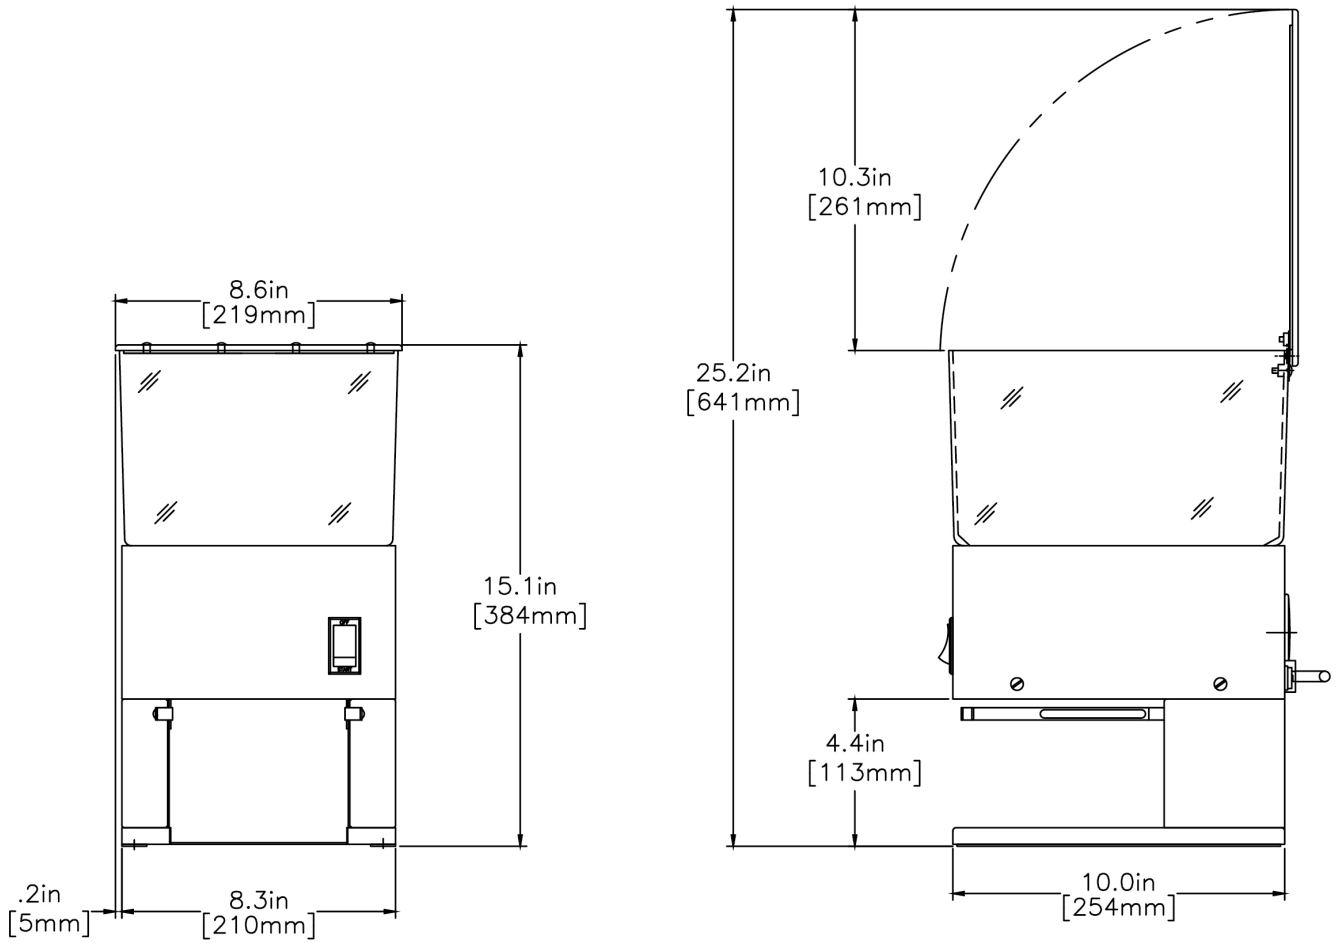

Agency:

Specifications

Product #: 20580.0001

Finish: Stainless

Hoppers: One

Hopper Capacity: 6.00 lbs (2.722 kgs)

Electrical & Capacity

Volts*	Amps	Watts	Cord Attached	Plug Type	8oz cups/hr 236ml cups/hr	Input H ₂ O Temp.	Phase	# Wires plus Ground	Hertz
120	3	360	Yes	NEMA 5-15P	-	60°F (15.5°C)	1	2	60

Last Updated:
08/05/2022

	Unit			Shipping				
	Height	Width	Depth	Height	Width	Depth	Weight	Volume
English	15.1 in.	8.6 in.	10.0 in.	23.8 in.	12.9 in.	15.0 in.	22.550 lbs	2.654 ft ³
Metric	38.4 cm	21.8 cm	25.4 cm	60.3 cm	32.7 cm	38.1 cm	10.229 kgs	0.075 m ³