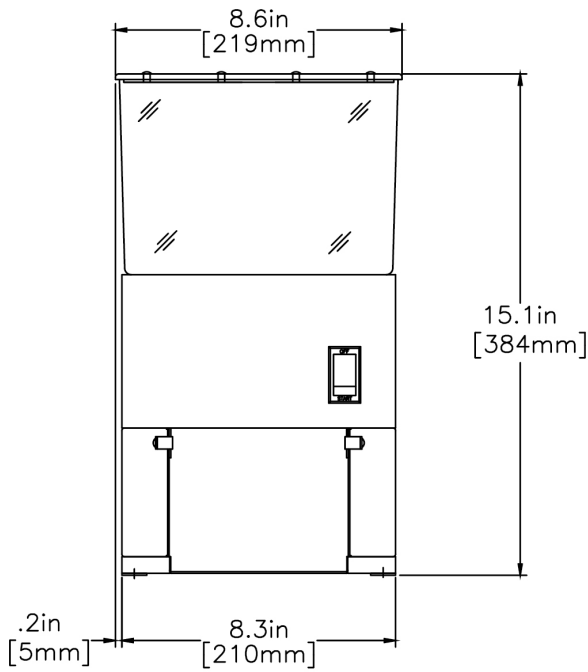

Agency:

Specifications

Product #: 20580.0001

Finish: Stainless

Hoppers: One

Hopper Capacity: 6.00 lbs (2.722 kgs)

Electrical & Capacity

Volts*	Amps	Watts	Cord Attached	Plug Type	8oz cups/hr 236ml cups/hr	Input H ² O Temp.	Phase	# Wires plus Ground	Hertz
120	3	360	Yes	NEMA 5-15P	-	60°F (15.5°C)	1	2	60

Last Updated:
03/28/2022

	Unit			Shipping				
	Height	Width	Depth	Height	Width	Depth	Weight	Volume
English	15.1 in.	8.6 in.	10.0 in.	23.8 in.	12.9 in.	15.0 in.	22.550 lbs	2.654 ft ³
Metric	38.4 cm	21.8 cm	25.4 cm	60.3 cm	32.7 cm	38.1 cm	10.229 kgs	0.075 m ³