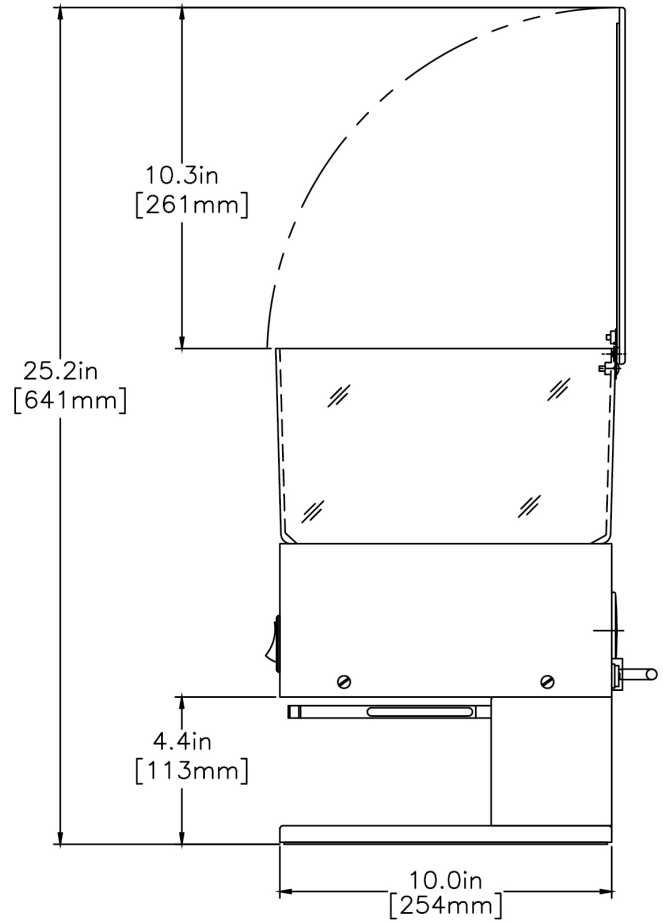

LPG SST

Height: 15.1" (38.4cm) Width: 8.6" (21.8cm) Depth: 10.0" (25.4cm)

- Large, clear bean hopper merchandises 6 lb (2.72kg) of fresh regular, decaf or specialty coffee beans
- Easy access on back for grind weight adjustment
- Four year warranty on grinding burrs
- Just 8.64" (21.95cm) wide and a low profile height of 15.1" (38.4cm)
- Powered by quiet, high torque motor
- Professional grind provided by large 3.19" (8.1cm) diameter burrs powered by quiet, low speed, high torque motor

Agency:

Specifications

Product #: 20580.0001

Finish: Stainless

Hoppers: One

Hopper Capacity: 6.00 lbs (2.722 kgs)

Electrical & Capacity

Volts*	Amps	Watts	Cord Attached	Plug Type	8oz cups/hr 236ml cups/hr	Input H ² O Temp.	Phase	# Wires plus Ground	Hertz
120	3	360	Yes	NEMA 5-15P	-	60°F (15.5°C)	1	2	60

Last Updated:
03/28/2022

	Unit			Shipping				
	Height	Width	Depth	Height	Width	Depth	Weight	Volume
English	15.1 in.	8.6 in.	10.0 in.	23.8 in.	12.9 in.	15.0 in.	22.550 lbs	2.654 ft ³
Metric	38.4 cm	21.8 cm	25.4 cm	60.3 cm	32.7 cm	38.1 cm	10.229 kgs	0.075 m ³