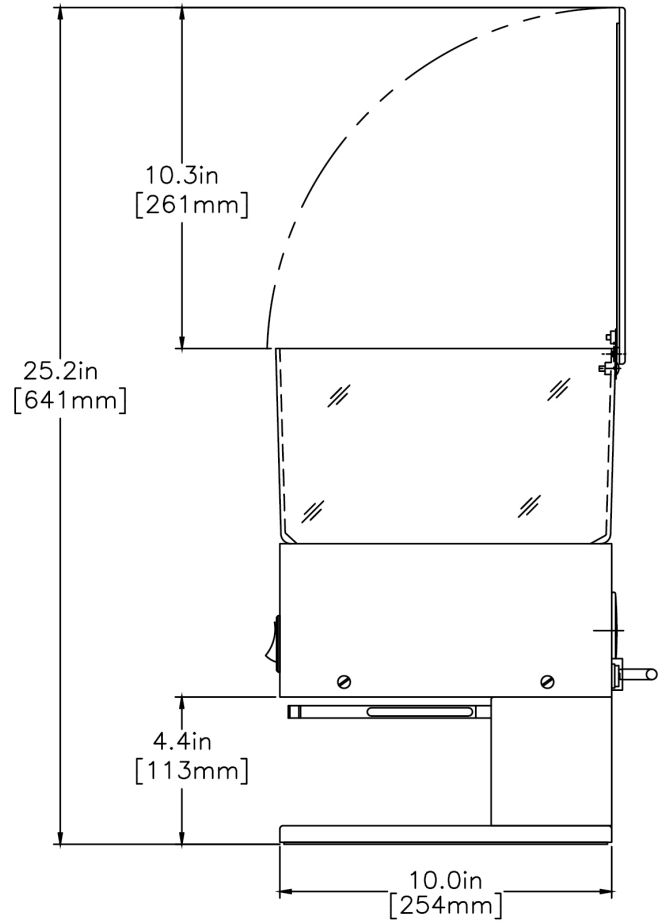

LPG SST

Height: 15.1" (38.4cm) Width: 8.6" (21.8cm) Depth: 10.0" (25.4cm)

- Large, clear bean hopper merchandises 6 lb (2.72kg) of fresh regular, decaf or specialty coffee beans
- Easy access on back for grind weight adjustment
- Four year warranty on grinding burrs
- Just 8.64" (21.95cm) wide and a low profile height of 15.1" (38.4cm)
- Powered by quiet, high torque motor
- Professional grind provided by large 3.19" (8.1cm) diameter burrs powered by quiet, low speed, high torque motor

Agency:

Specifications

Product #: 20580.0001

Finish: Stainless

Hoppers: One

Hopper Capacity: 6.00 lbs (2.722 kgs)

Electrical & Capacity

Volts*	Amps	Watts	Cord Attached	Plug Type	8oz cups/hr 236ml cups/hr	Input H ² O Temp.	Phase	# Wires plus Ground	Hertz
120	3	360	Yes	NEMA 5-15P	-	60°F (15.5°C)	1	2	60

Last Updated:
04/08/2021

	Unit			Shipping				
	Height	Width	Depth	Height	Width	Depth	Weight	Volume
English	15.1 in.	8.6 in.	10.0 in.	23.8 in.	12.9 in.	15.0 in.	22.550 lbs	2.654 ft ³
Metric	38.4 cm	21.8 cm	25.4 cm	60.3 cm	32.7 cm	38.1 cm	10.229 kgs	0.075 m ³