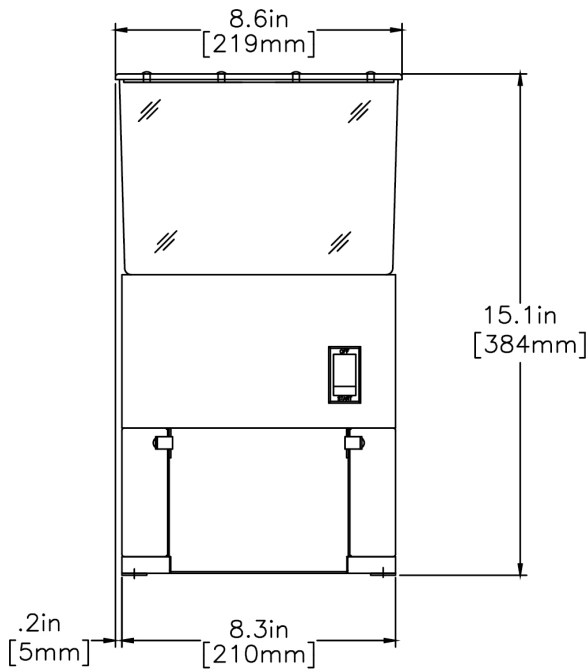

Agency:

Specifications

Product #: 20580.0001

Finish: Stainless

Hoppers: One

Hopper Capacity: 6.00 lbs (2.722 kgs)

Electrical & Capacity

Volts*	Amps	Watts	Cord Attached	Plug Type	8oz cups/hr 236ml cups/hr	Input H ² O Temp.	Phase	# Wires plus Ground	Hertz
120	3	360	Yes	NEMA 5-15P	-	60°F (15.5°C)	1	2	60

Last Updated:
04/08/2021

	Unit			Shipping				
	Height	Width	Depth	Height	Width	Depth	Weight	Volume
English	15.1 in.	8.6 in.	10.0 in.	23.8 in.	12.9 in.	15.0 in.	22.550 lbs	2.654 ft ³
Metric	38.4 cm	21.8 cm	25.4 cm	60.3 cm	32.7 cm	38.1 cm	10.229 kgs	0.075 m ³