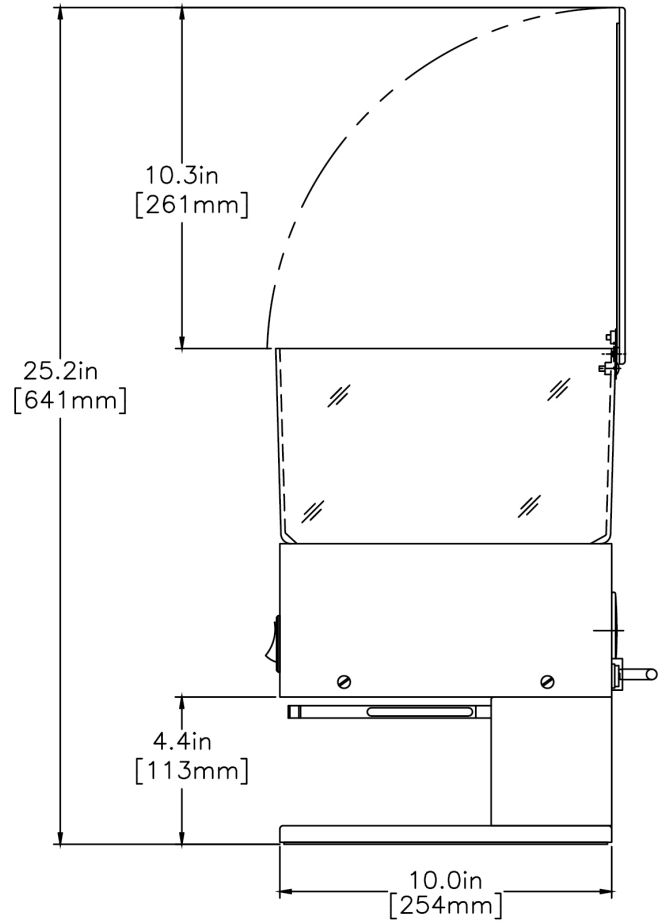

LPG SST

Height: 15.1" (38.4cm) Width: 8.6" (21.8cm) Depth: 10.0" (25.4cm)

- Large, clear bean hopper merchandises 6 lb (2.72kg) of fresh regular, decaf or specialty coffee beans
- Easy access on back for grind weight adjustment
- Four year warranty on grinding burrs
- Just 8.64" (21.95cm) wide and a low profile height of 15.1" (38.4cm)
- Powered by quiet, high torque motor
- Professional grind provided by large 3.19" (8.1cm) diameter burrs powered by quiet, low speed, high torque motor

Agency:

Specifications

Product #: 20580.0001

Finish: Stainless

Hoppers: One

Hopper Capacity: 6.00 lbs (2.722 kgs)

Electrical & Capacity

Volts*	Amps	Watts	Cord Attached	Plug Type	8oz cups/hr 236ml cups/hr	Input H ² O Temp.	Phase	# Wires plus Ground	Hertz
120	3	360	Yes	NEMA 5-15P	-	60°F (15.5°C)	1	2	60

Last Updated:
11/30/2020

	Unit			Shipping				
	Height	Width	Depth	Height	Width	Depth	Weight	Volume
English	15.1 in.	8.6 in.	10.0 in.	23.8 in.	12.9 in.	15.0 in.	22.550 lbs	2.654 ft ³
Metric	38.4 cm	21.8 cm	25.4 cm	60.3 cm	32.7 cm	38.1 cm	10.229 kgs	0.075 m ³