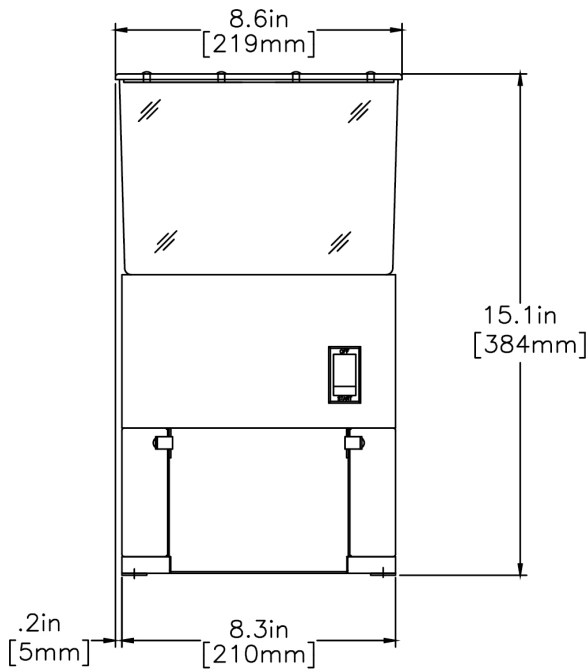

Agency:

Specifications

Product #: 20580.0001

Finish: Stainless

Hoppers: One

Hopper Capacity: 6.00 lbs (2.722 kgs)

Electrical & Capacity

Volts*	Amps	Watts	Cord Attached	Plug Type	8oz cups/hr 236ml cups/hr	Input H ² O Temp.	Phase	# Wires plus Ground	Hertz
120	3	360	Yes	NEMA 5-15P	-	60°F (15.5°C)	1	2	60

Last Updated:
11/30/2020

	Unit			Shipping				
	Height	Width	Depth	Height	Width	Depth	Weight	Volume
English	15.1 in.	8.6 in.	10.0 in.	23.8 in.	12.9 in.	15.0 in.	22.550 lbs	2.654 ft ³
Metric	38.4 cm	21.8 cm	25.4 cm	60.3 cm	32.7 cm	38.1 cm	10.229 kgs	0.075 m ³