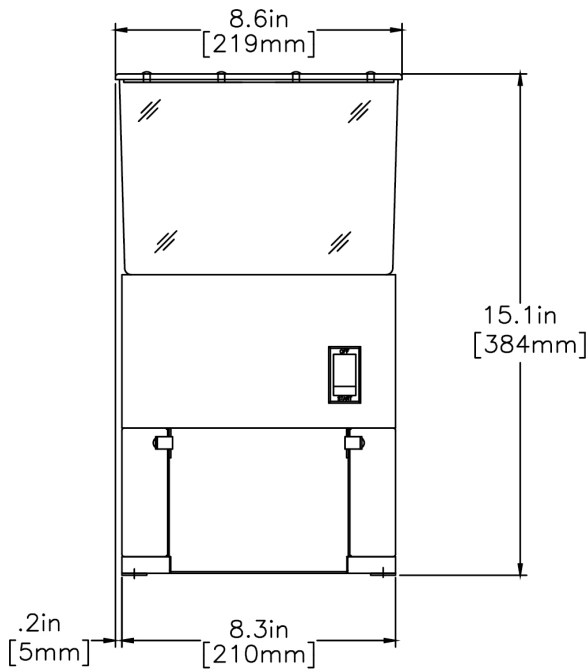

Agency:

Specifications

Product #: 20580.0001

Finish: Stainless

Hoppers: One

Hopper Capacity: 6.00 lbs (2.722 kgs)

Electrical & Capacity

Volts*	Amps	Watts	Cord Attached	Plug Type	8oz cups/hr 236ml cups/hr	Input H ² O Temp.	Phase	# Wires plus Ground	Hertz
120	3	360	Yes	NEMA 5-15P	-	60°F (15.5°C)	1	2	60

Last Updated:
08/28/2020

	Unit			Shipping				
	Height	Width	Depth	Height	Width	Depth	Weight	Volume
English	15.1 in.	8.6 in.	10.0 in.	23.8 in.	12.9 in.	15.0 in.	22.550 lbs	2.654 ft ³
Metric	38.4 cm	21.8 cm	25.4 cm	60.3 cm	32.7 cm	38.1 cm	10.229 kgs	0.075 m ³