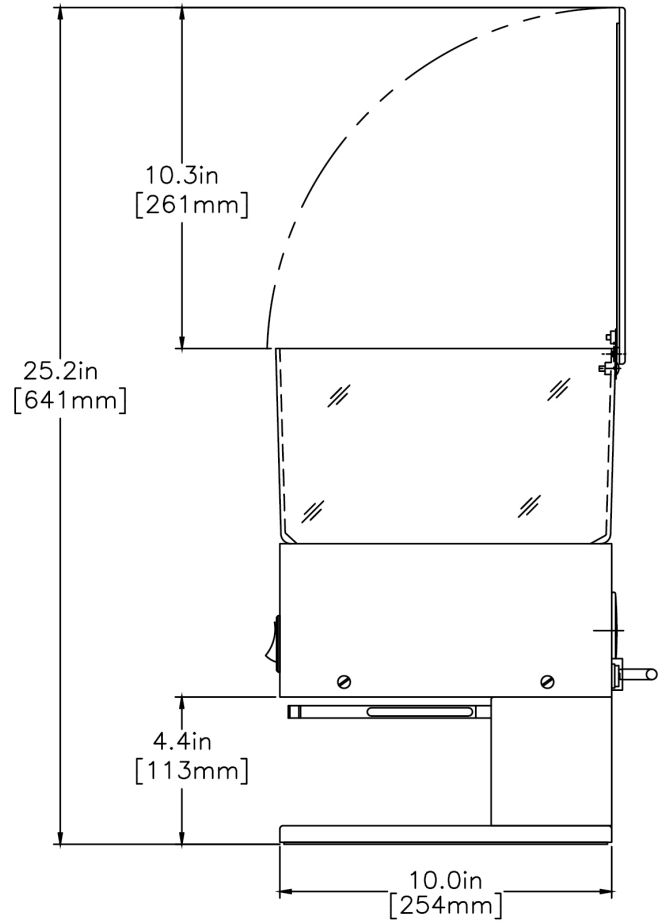

LPG SST

Height: 15.1" (38.4cm) Width: 8.6" (21.8cm) Depth: 10.0" (25.4cm)

- Large, clear bean hopper merchandises 6 lb (2.72kg) of fresh regular, decaf or specialty coffee beans
- Easy access on back for grind weight adjustment
- Four year warranty on grinding burrs
- Just 8.64" (21.95cm) wide and a low profile height of 15.1" (38.4cm)
- Powered by quiet, high torque motor
- Professional grind provided by large 3.19" (8.1cm) diameter burrs powered by quiet, low speed, high torque motor

Agency:

Specifications

Product #: 20580.0001

Finish: Stainless

Hoppers: One

Hopper Capacity: 6.00 lbs (2.722 kgs)

Electrical & Capacity

Volts*	Amps	Watts	Cord Attached	Plug Type	8oz cups/hr 236ml cups/hr	Input H ² O Temp.	Phase	# Wires plus Ground	Hertz
120	3	360	Yes	NEMA 5-15P	-	60°F (15.5°C)	1	2	60

Last Updated:
08/28/2020

	Unit			Shipping				
	Height	Width	Depth	Height	Width	Depth	Weight	Volume
English	15.1 in.	8.6 in.	10.0 in.	23.8 in.	12.9 in.	15.0 in.	22.550 lbs	2.654 ft ³
Metric	38.4 cm	21.8 cm	25.4 cm	60.3 cm	32.7 cm	38.1 cm	10.229 kgs	0.075 m ³