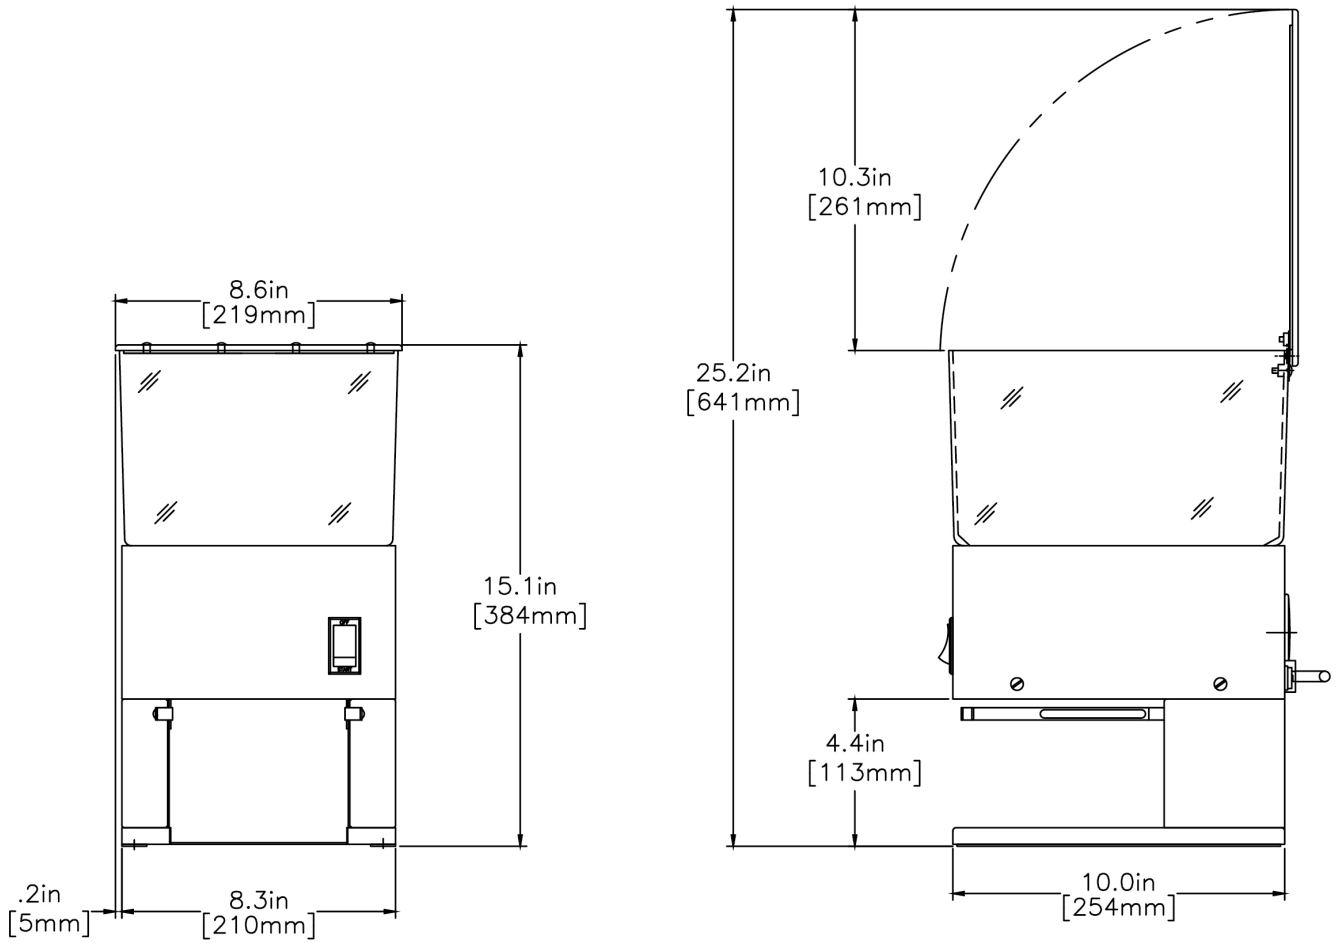

Agency:

Specifications

Product #: 20580.0001

Finish: Stainless

Hoppers: One

Hopper Capacity: 6.00 lbs (2.722 kgs)

Additional Features

Electrical & Capacity

Volts	Amps	Watts	Cord Attached	Plug Type	8oz cups/hr 236ml cups/hr	Input H ² O Temp.	Phase	# Wires plus Ground	Hertz
120	3	360	Yes	NEMA 5-15P	-	60°F (15.5°C)	1	2	60

Plumbing Requirements

PSI	kPa	Fitting Supplied	Water Flow Required (GPM)
-	-	-	-

Created on:
11/02/2018

	Unit			Shipping				
	Width	Height	Depth	Width	Height	Depth	Weight	Volume
English	8.6 in.	15.1 in.	10.0 in.	11.4 in.	22.5 in.	13.2 in.	22.550 lbs	1.959 ft ³
Metric	21.8 cm	38.4 cm	25.4 cm	29.0 cm	57.2 cm	33.5 cm	10.229 kgs	0.055 m ³