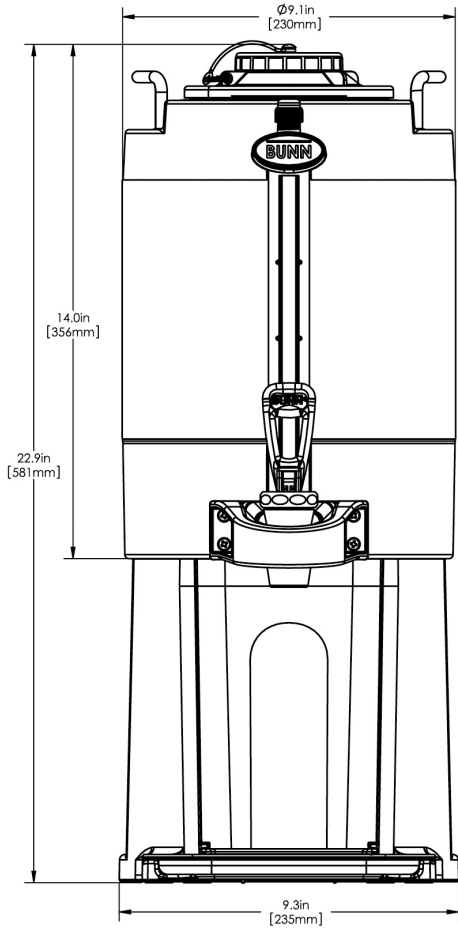

1.5Gal(5.7L) TF Srvr w/Base, MSG BLK

Height: 22.9" Width: 9.3" Depth: 13.0"
(58.2cm) (23.6cm) (33.0cm)

- Vacuum insulated to keep coffee hot for hours
- Brew-through lid
- Contemporary styling and wrap program for maximum merchandising
- Drip tray is easily removed for cleaning or to provide extra clearance for dispensing into pitchers
- Fast flow faucet
- Ideal for use with Single or Dual TF DBC Brewers
- Integrated sight gauge assembly allows for easy cleaning
- Large cup clearance allows for dispensing into cups, decanters and thermal carafes
- Translucent faucet guard provides increased visibility while dispensing

Agency:

Specifications

Product #: 44050.6001

Finish: Black

Additional Features

Holding Capacity

English	Metric
-	-

BUNN® reserves the right to change specifications and product design without notice. Such revisions do not entitle the buyer to corresponding changes, improvements, additions or replacements for previously purchased equipment. For most current specifications and other info visit bunn.com.

Last Updated:
12/15/2020

	Unit			Shipping				
	Height	Width	Depth	Height	Width	Depth	Weight	Volume
English	22.9 in.	9.3 in.	13.0 in.	15.3 in.	11.9 in.	25.2 in.	-	2.654 ft ³
Metric	58.2 cm	23.6 cm	33.0 cm	38.7 cm	30.3 cm	64.0 cm	-	0.075 m ³