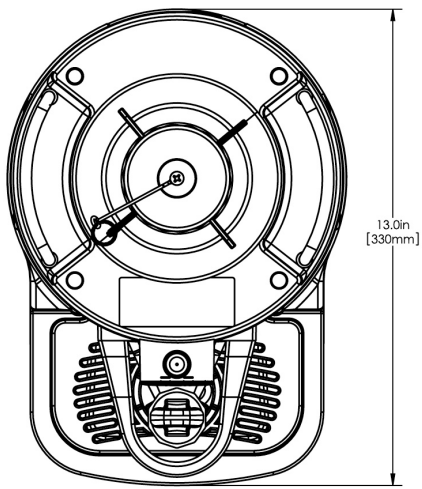

1.5Gal(5.7L) TF Srvr w/Base, MSG BLK

Height: 22.9" Width: 9.3" Depth: 13.0"
(58.2cm) (23.6cm) (33.0cm)

- Vacuum insulated to keep coffee hot for hours
- Brew-through lid
- Contemporary styling and wrap program for maximum merchandising
- Drip tray is easily removed for cleaning or to provide extra clearance for dispensing into pitchers
- Fast flow faucet
- Ideal for use with Single or Dual TF DBC Brewers
- Integrated sight gauge assembly allows for easy cleaning
- Large cup clearance allows for dispensing into cups, decanters and thermal carafes
- Translucent faucet guard provides increased visibility while dispensing

Agency:

Specifications

Product #: 44050.6001

Finish: Black

Additional Features

Holding Capacity

English	Metric
-	-

BUNN® reserves the right to change specifications and product design without notice. Such revisions do not entitle the buyer to corresponding changes, improvements, additions or replacements for previously purchased equipment. For most current specifications and other info visit bunn.com.

Last Updated:
12/15/2020

	Unit			Shipping				
	Height	Width	Depth	Height	Width	Depth	Weight	Volume
English	22.9 in.	9.3 in.	13.0 in.	15.3 in.	11.9 in.	25.2 in.	-	2.654 ft ³
Metric	58.2 cm	23.6 cm	33.0 cm	38.7 cm	30.3 cm	64.0 cm	-	0.075 m ³