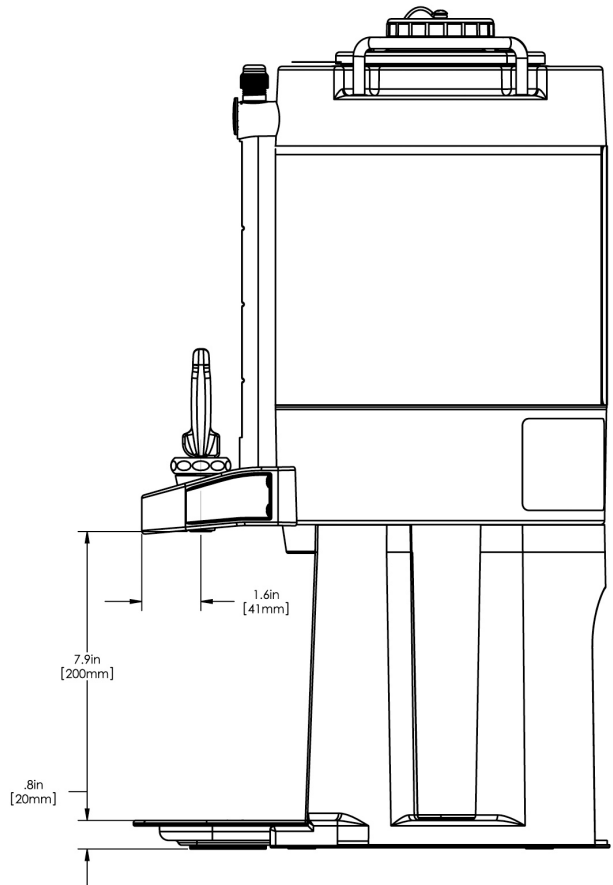

1.5Gal(5.7L) TF Srvr w/Base, MSG BLK

Height: 22.9" Width: 9.3" Depth: 13.0"
(58.2cm) (23.6cm) (33.0cm)

- Vacuum insulated to keep coffee hot for hours
- Brew-through lid
- Contemporary styling and wrap program for maximum merchandising
- Drip tray is easily removed for cleaning or to provide extra clearance for dispensing into pitchers
- Fast flow faucet
- Ideal for use with Single or Dual TF DBC Brewers
- Integrated sight gauge assembly allows for easy cleaning
- Large cup clearance allows for dispensing into cups, decanters and thermal carafes
- Translucent faucet guard provides increased visibility while dispensing

Agency:

Specifications

Product #: 44050.6001

Finish: Black

Additional Features

Holding Capacity

English	Metric
-	-

BUNN® reserves the right to change specifications and product design without notice. Such revisions do not entitle the buyer to corresponding changes, improvements, additions or replacements for previously purchased equipment. For most current specifications and other info visit bunn.com.

Last Updated:
12/15/2020

	Unit			Shipping				
	Height	Width	Depth	Height	Width	Depth	Weight	Volume
English	22.9 in.	9.3 in.	13.0 in.	15.3 in.	11.9 in.	25.2 in.	-	2.654 ft ³
Metric	58.2 cm	23.6 cm	33.0 cm	38.7 cm	30.3 cm	64.0 cm	-	0.075 m ³