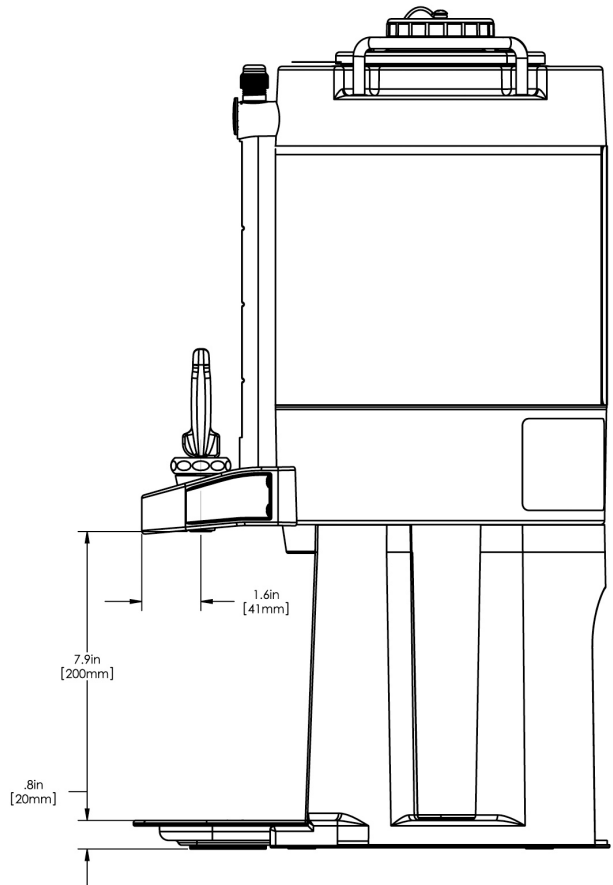

# 1.5Gal(5.7L) TF Srvr w/ Base, MSG BLK

22.9" x 13.0" x 9.3"  
(58.2cm x 33.0cm x 23.6cm)

- Vacuum insulated to keep coffee hot for hours
- Brew-through lid
- Contemporary styling and wrap program for maximum merchandising
- Drip tray is easily removed for cleaning or to provide extra clearance for dispensing into pitchers
- Fast flow faucet
- Ideal for use with Single or Dual TF DBC Brewers
- Integrated sight gauge assembly allows for easy cleaning
- Large cup clearance allows for dispensing into cups, decanters and thermal carafes
- Translucent faucet guard provides increased visibility while dispensing

**Created on:**  
04/09/2019

	Unit			Shipping				
	Width	Height	Depth	Width	Height	Depth	Weight	Volume
English	9.3 in.	22.9 in.	13.0 in.	-	-	-	-	-
Metric	23.6 cm	58.2 cm	33.0 cm	-	-	-	-	-

BUNN® reserves the right to change specifications and product design without notice. Such revisions do not entitle the buyer to corresponding changes, improvements, additions or replacements for previously purchased equipment. For most current specifications and other info visit [bunn.com](http://bunn.com).