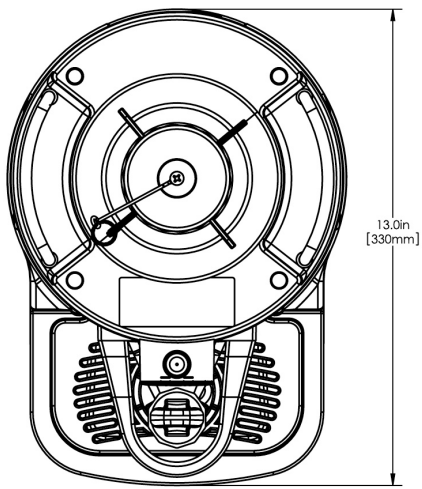

# 1.5Gal(5.7L) TF Srvr w/ Base, MSG BLK

22.9" x 13.0" x 9.3"  
(58.2cm x 33.0cm x 23.6cm)

- Vacuum insulated to keep coffee hot for hours
- Brew-through lid
- Contemporary styling and wrap program for maximum merchandising
- Drip tray is easily removed for cleaning or to provide extra clearance for dispensing into pitchers
- Fast flow faucet
- Ideal for use with Single or Dual TF DBC Brewers
- Integrated sight gauge assembly allows for easy cleaning
- Large cup clearance allows for dispensing into cups, decanters and thermal carafes
- Translucent faucet guard provides increased visibility while dispensing

**Created on:**  
04/09/2019

	Unit			Shipping				
	Width	Height	Depth	Width	Height	Depth	Weight	Volume
English	9.3 in.	22.9 in.	13.0 in.	-	-	-	-	-
Metric	23.6 cm	58.2 cm	33.0 cm	-	-	-	-	-

BUNN® reserves the right to change specifications and product design without notice. Such revisions do not entitle the buyer to corresponding changes, improvements, additions or replacements for previously purchased equipment. For most current specifications and other info visit [bunn.com](http://bunn.com).