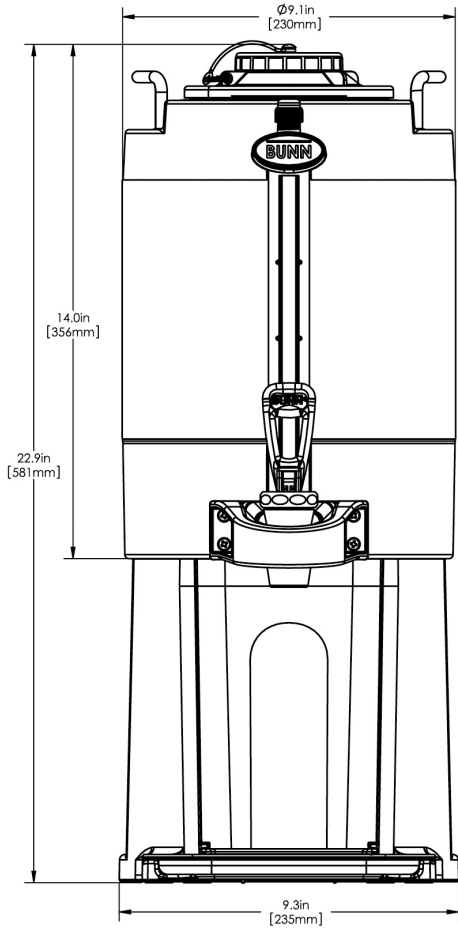

# 1.5Gal(5.7L) TF Srvr w/ Base, MSG BLK

22.9" x 13.0" x 9.3"  
(58.2cm x 33.0cm x 23.6cm)

- Vacuum insulated to keep coffee hot for hours
- Brew-through lid
- Contemporary styling and wrap program for maximum merchandising
- Drip tray is easily removed for cleaning or to provide extra clearance for dispensing into pitchers
- Fast flow faucet
- Ideal for use with Single or Dual TF DBC Brewers
- Integrated sight gauge assembly allows for easy cleaning
- Large cup clearance allows for dispensing into cups, decanters and thermal carafes
- Translucent faucet guard provides increased visibility while dispensing

**Created on:**  
04/09/2019

	Unit			Shipping				
	Width	Height	Depth	Width	Height	Depth	Weight	Volume
English	9.3 in.	22.9 in.	13.0 in.	-	-	-	-	-
Metric	23.6 cm	58.2 cm	33.0 cm	-	-	-	-	-

BUNN® reserves the right to change specifications and product design without notice. Such revisions do not entitle the buyer to corresponding changes, improvements, additions or replacements for previously purchased equipment. For most current specifications and other info visit [bunn.com](http://bunn.com).