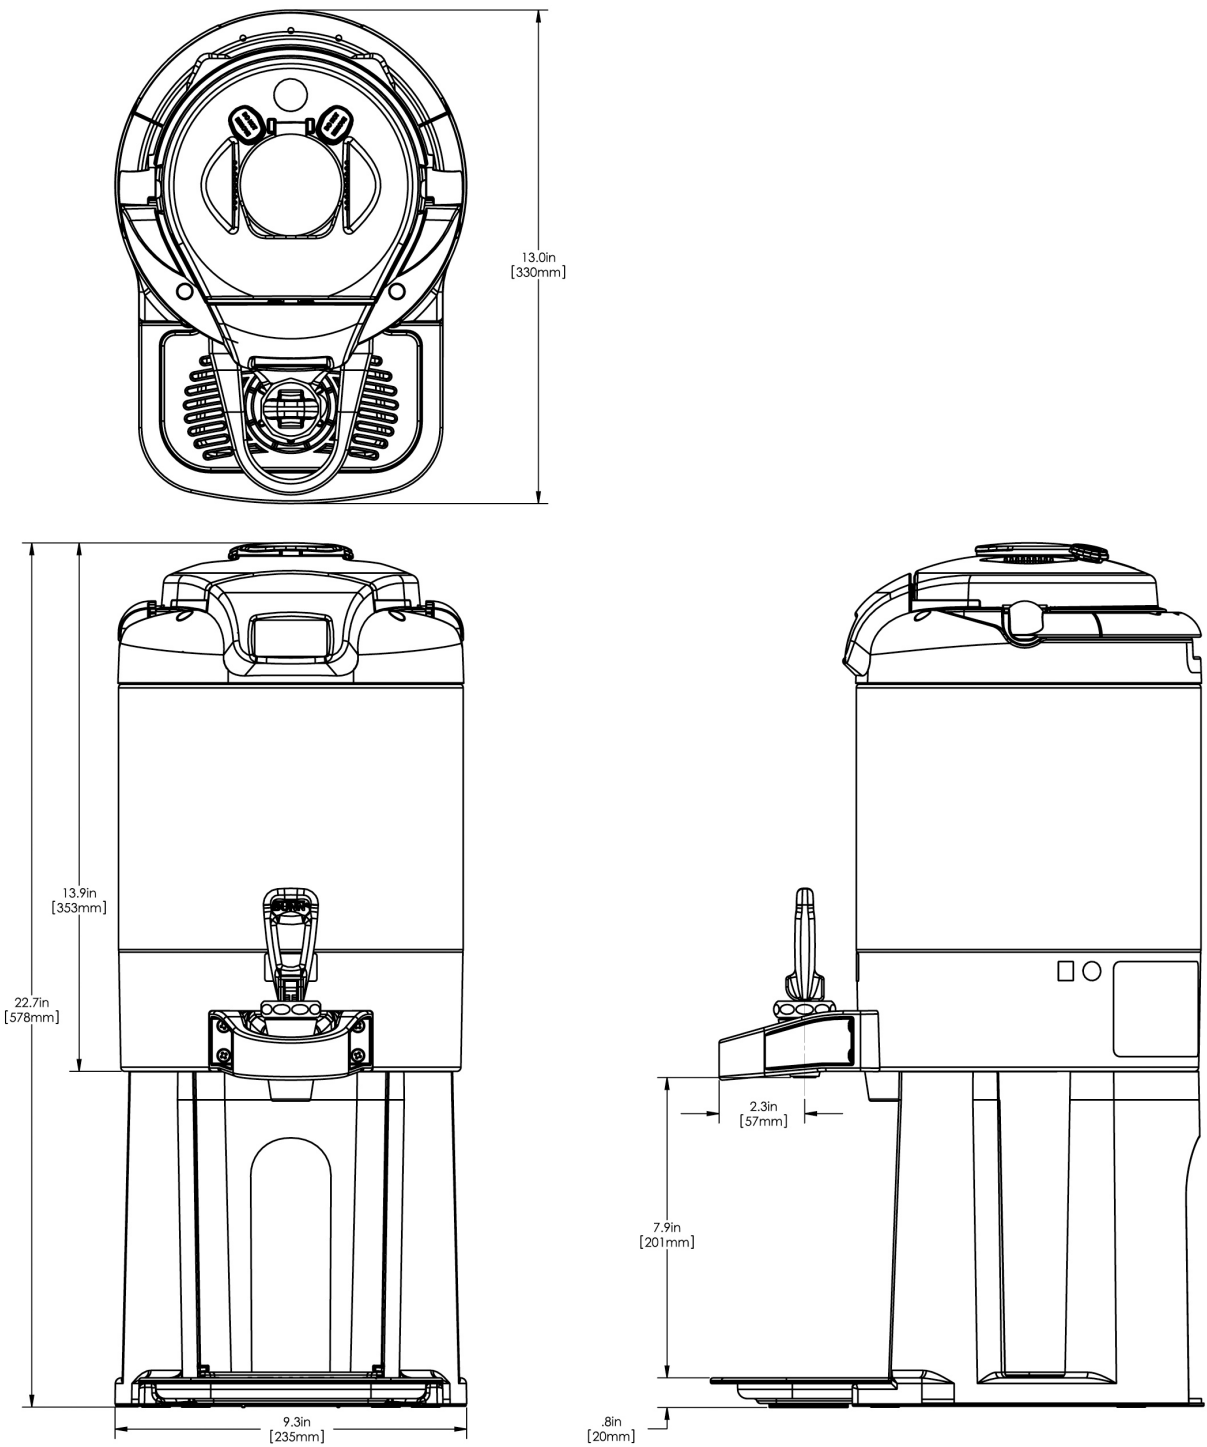

1.5Gal(5.7L) TF Srvr w/Base, DSG SST

Height: 22.9" Width: 9.3" Depth: 13.0"
(58.2cm) (23.6cm) (33.0cm)

- Digital sight gauge operates on four easily replaceable AAA batteries with an average 1-year lifespan. Display shows low battery symbol when replacement is needed
- Unique lid design features a pour spout for easy emptying and cleaning
- Vacuum insulated to keep coffee hot for hours
- Volume indicator displays how much coffee is left inside the server
- Four-hour digital count-up timer
- Soft-grip bail handle for easy transportation
- Brew-through lid
- Contemporary styling and wrap program for maximum merchandising
- Drip tray is easily removed for cleaning or to provide extra clearance for dispensing into pitchers
- Fast flow faucet
- Ideal for use with Single or Dual TF DBC Brewers
- Large cup clearance allows for dispensing into cups, decanters and thermal carafes
- Translucent faucet guard provides increased visibility while dispensing

Agency:

Specifications

Product #: 42750.6000

Finish: Stainless

Additional Features

Base

Countup Timer

Holding Capacity

Last Updated:
12/14/2020

	Unit			Shipping				
	Height	Width	Depth	Height	Width	Depth	Weight	Volume
English	22.9 in.	9.3 in.	13.0 in.	15.3 in.	11.9 in.	25.2 in.	-	2.654 ft ³
Metric	58.2 cm	23.6 cm	33.0 cm	38.7 cm	30.3 cm	64.0 cm	-	0.075 m ³