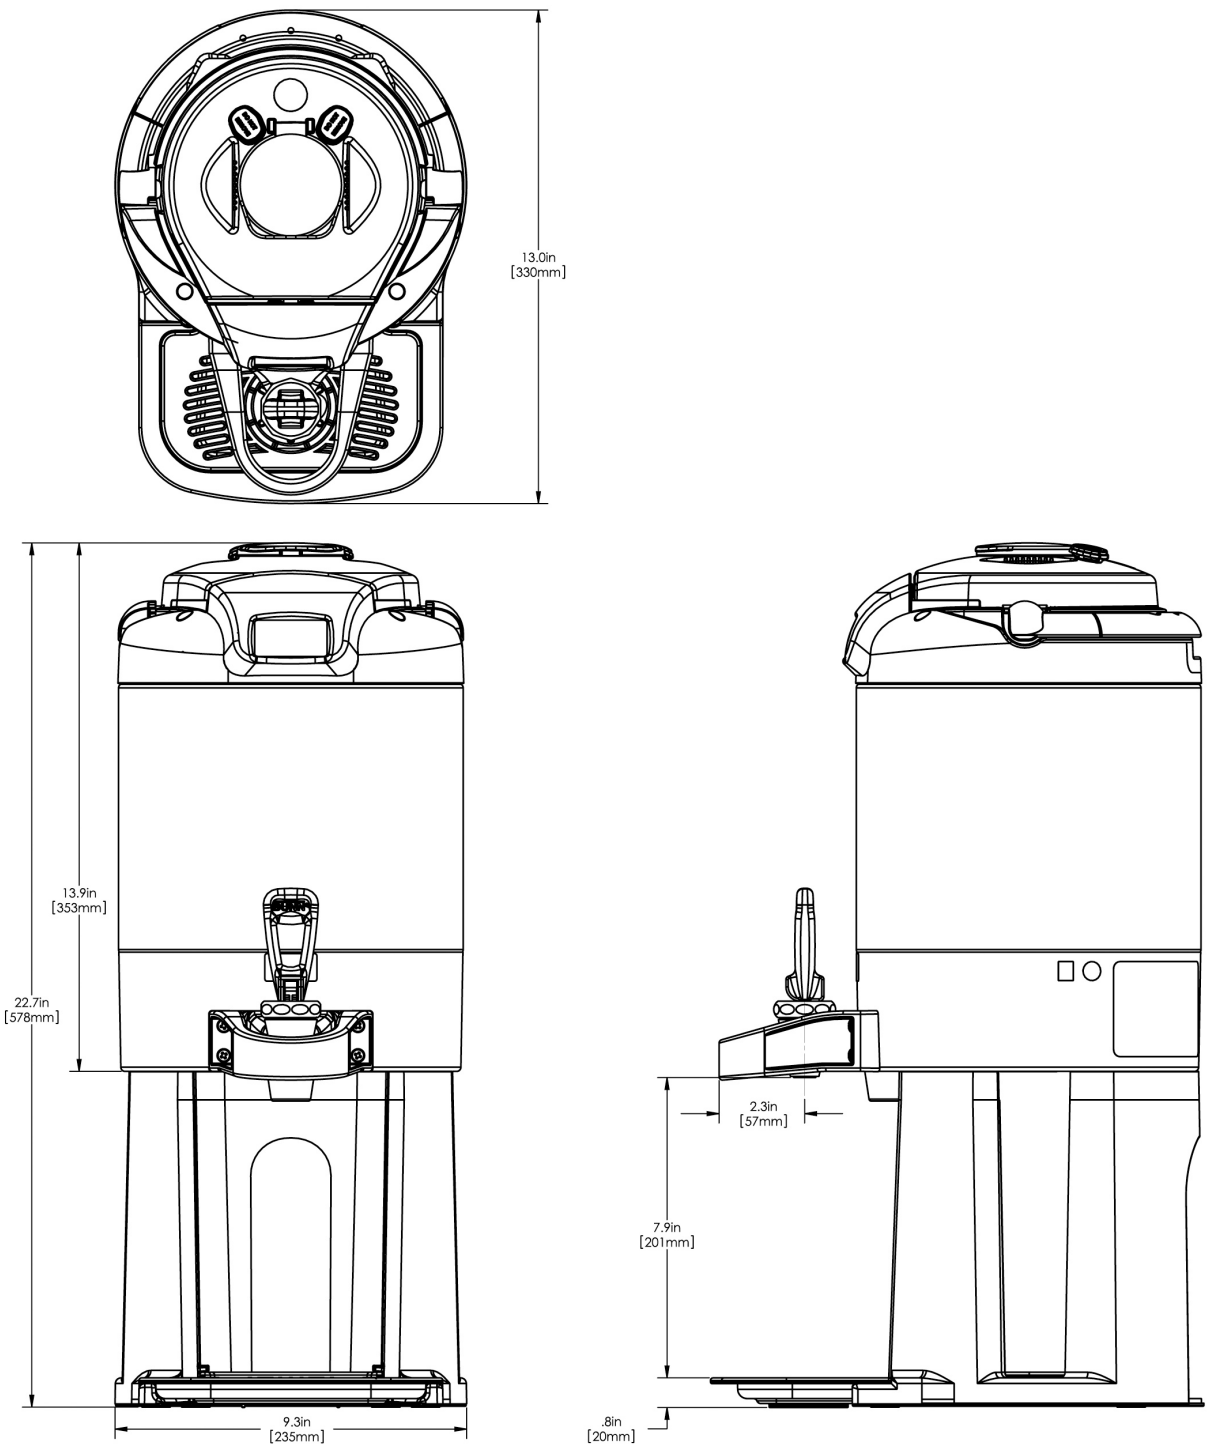

# 1.5Gal(5.7L) TF Srvr w/ Base, DSG SST

22.7" x 13.0" x 9.3"  
(57.7cm x 33.0cm x 23.6cm)

- Digital sight gauge operates on four easily replaceable AAA batteries with an average 1-year lifespan. Display shows low battery symbol when replacement is needed
- Unique lid design features a pour spout for easy emptying and cleaning
- Vacuum insulated to keep coffee hot for hours
- Volume indicator displays how much coffee is left inside the server
- Four-hour digital count-up timer
- Soft-grip bail handle for easy transportation
- Brew-through lid
- Contemporary styling and wrap program for maximum merchandising
- Drip tray is easily removed for cleaning or to provide extra clearance for dispensing into pitchers
- Fast flow faucet
- Ideal for use with Single or Dual TF DBC Brewers
- Large cup clearance allows for dispensing into cups, decanters and thermal carafes
- Translucent faucet guard provides increased visibility while dispensing

**Created on:**  
04/09/2019

	Unit			Shipping				
	Width	Height	Depth	Width	Height	Depth	Weight	Volume
English	9.3 in.	22.7 in.	13.0 in.	-	-	-	-	-
Metric	23.6 cm	57.7 cm	33.0 cm	-	-	-	-	-

BUNN® reserves the right to change specifications and product design without notice. Such revisions do not entitle the buyer to corresponding changes, improvements, additions or replacements for previously purchased equipment. For most current specifications and other info visit [bunn.com](http://bunn.com).