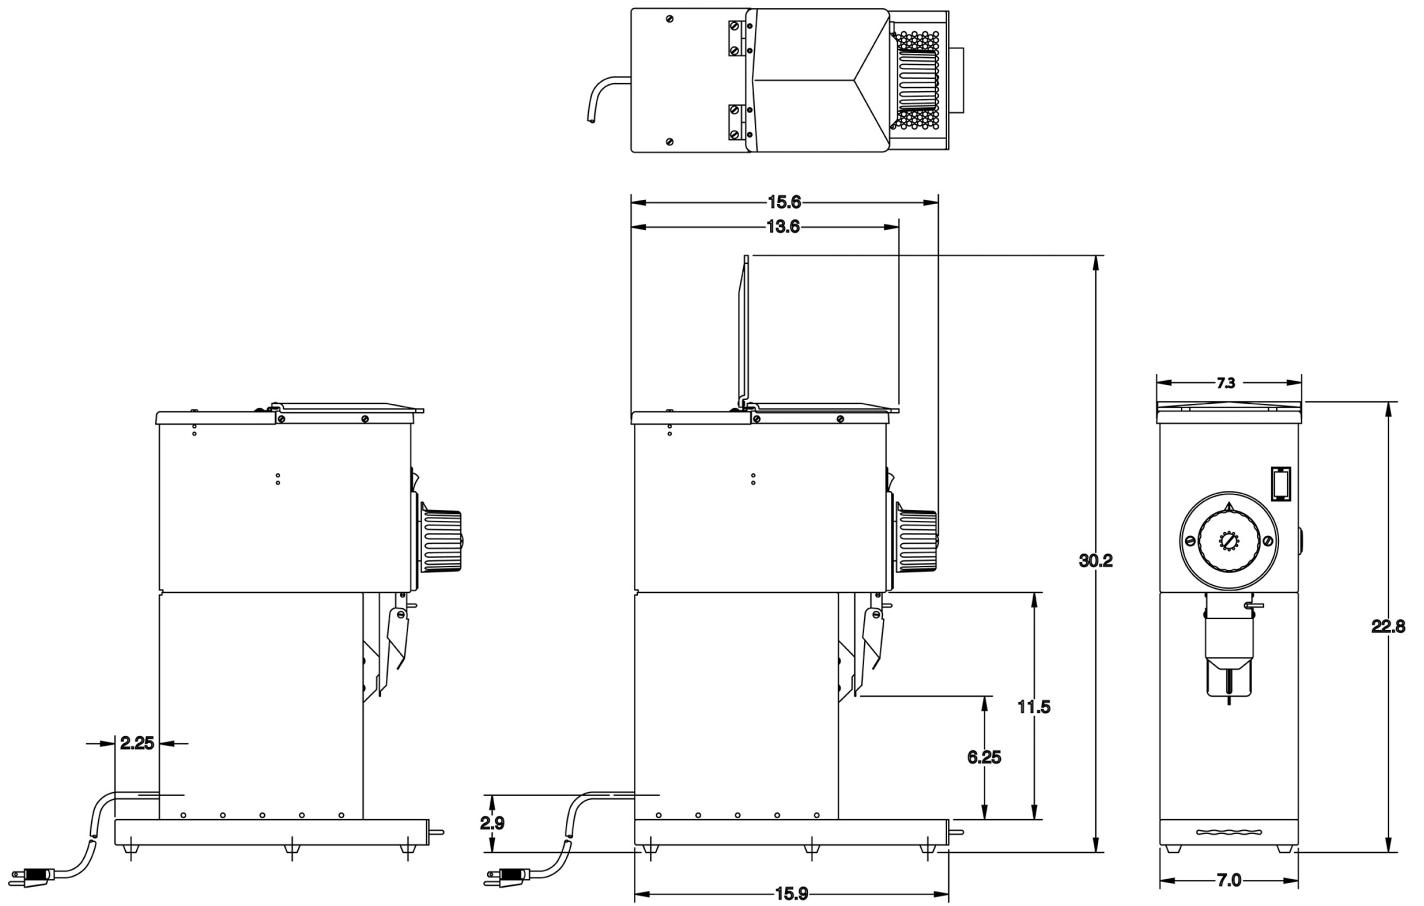

Last Updated:
12/15/2022

Unit			Shipping					
	Height	Width	Depth	Height	Width	Depth	Weight	Volume
English	22.8 in.	7.3 in.	16.0 in.	-	-	-	-	-
Metric	57.9 cm	18.5 cm	40.6 cm	-	-	-	-	-

BUNN® reserves the right to change specifications and product design without notice. Such revisions do not entitle the buyer to corresponding changes, improvements, additions or replacements for previously purchased equipment. For most current specifications and other info visit bunn.com.