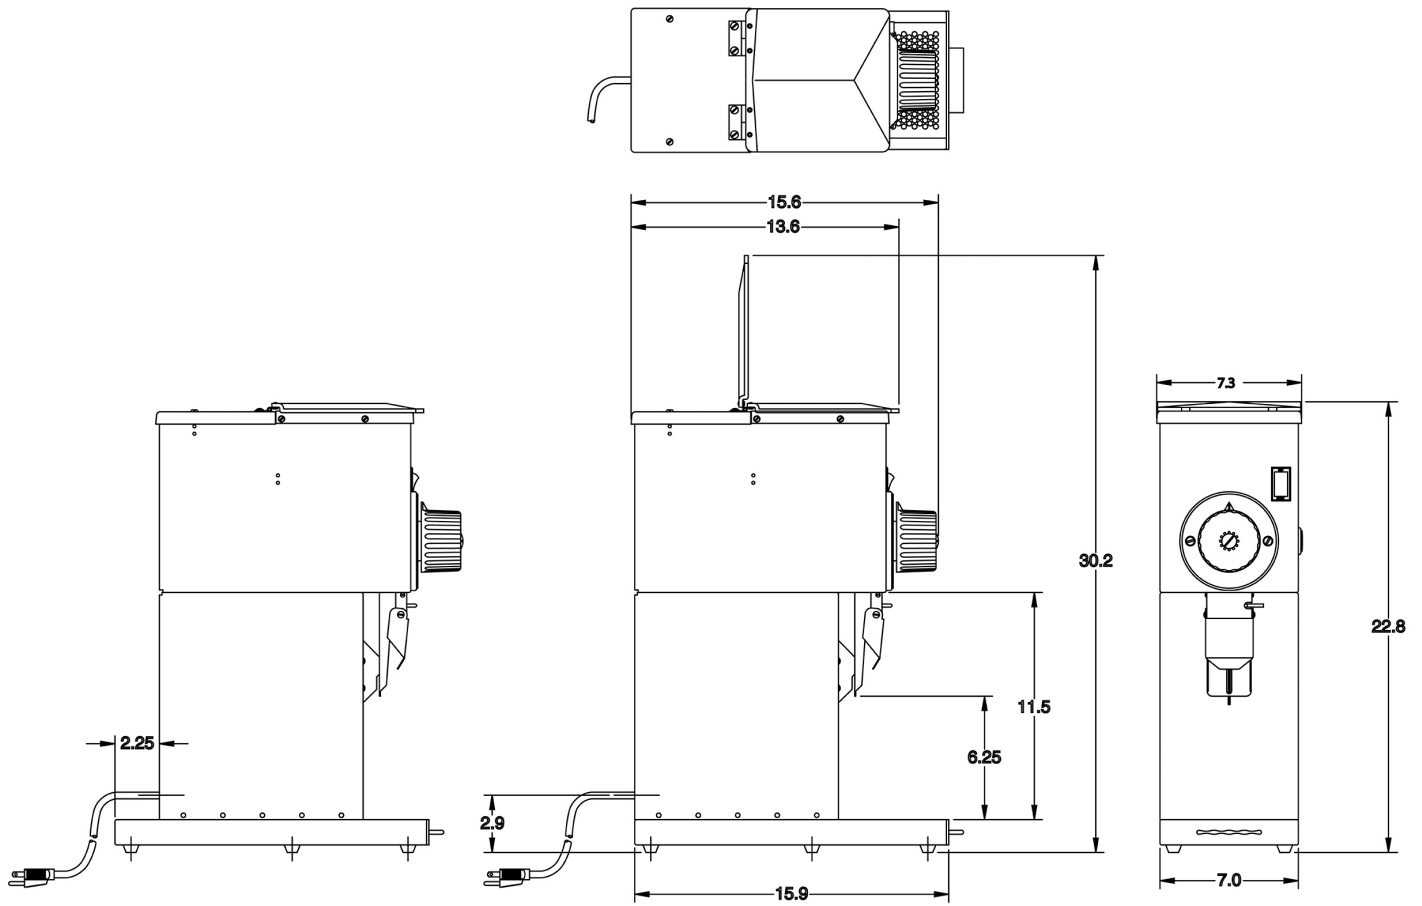

Last Updated:
02/19/2020

Unit			Shipping					
	Height	Width	Depth	Height	Width	Depth	Weight	Volume
English	22.8 in.	7.3 in.	16.0 in.	-	-	-	-	-
Metric	57.9 cm	18.5 cm	40.6 cm	-	-	-	-	-

BUNN® reserves the right to change specifications and product design without notice. Such revisions do not entitle the buyer to corresponding changes, improvements, additions or replacements for previously purchased equipment. For most current specifications and other info visit bunn.com.