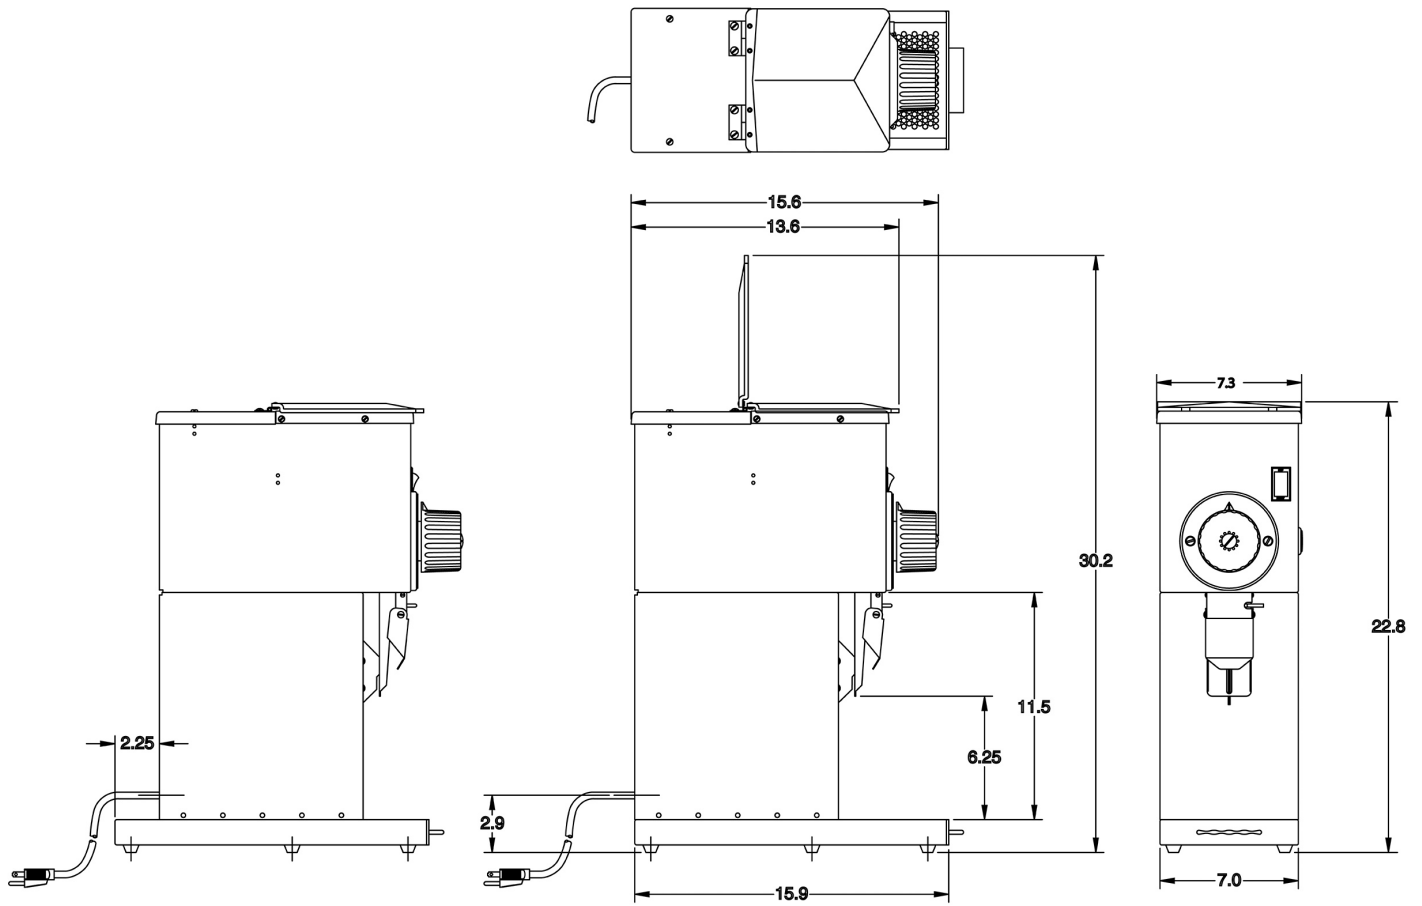

Last Updated:
03/22/2021

Unit			Shipping					
	Height	Width	Depth	Height	Width	Depth	Weight	Volume
English	22.8 in.	7.3 in.	16.0 in.	-	-	-	-	-
Metric	57.9 cm	18.5 cm	40.6 cm	-	-	-	-	-

BUNN® reserves the right to change specifications and product design without notice. Such revisions do not entitle the buyer to corresponding changes, improvements, additions or replacements for previously purchased equipment. For most current specifications and other info visit bunn.com.