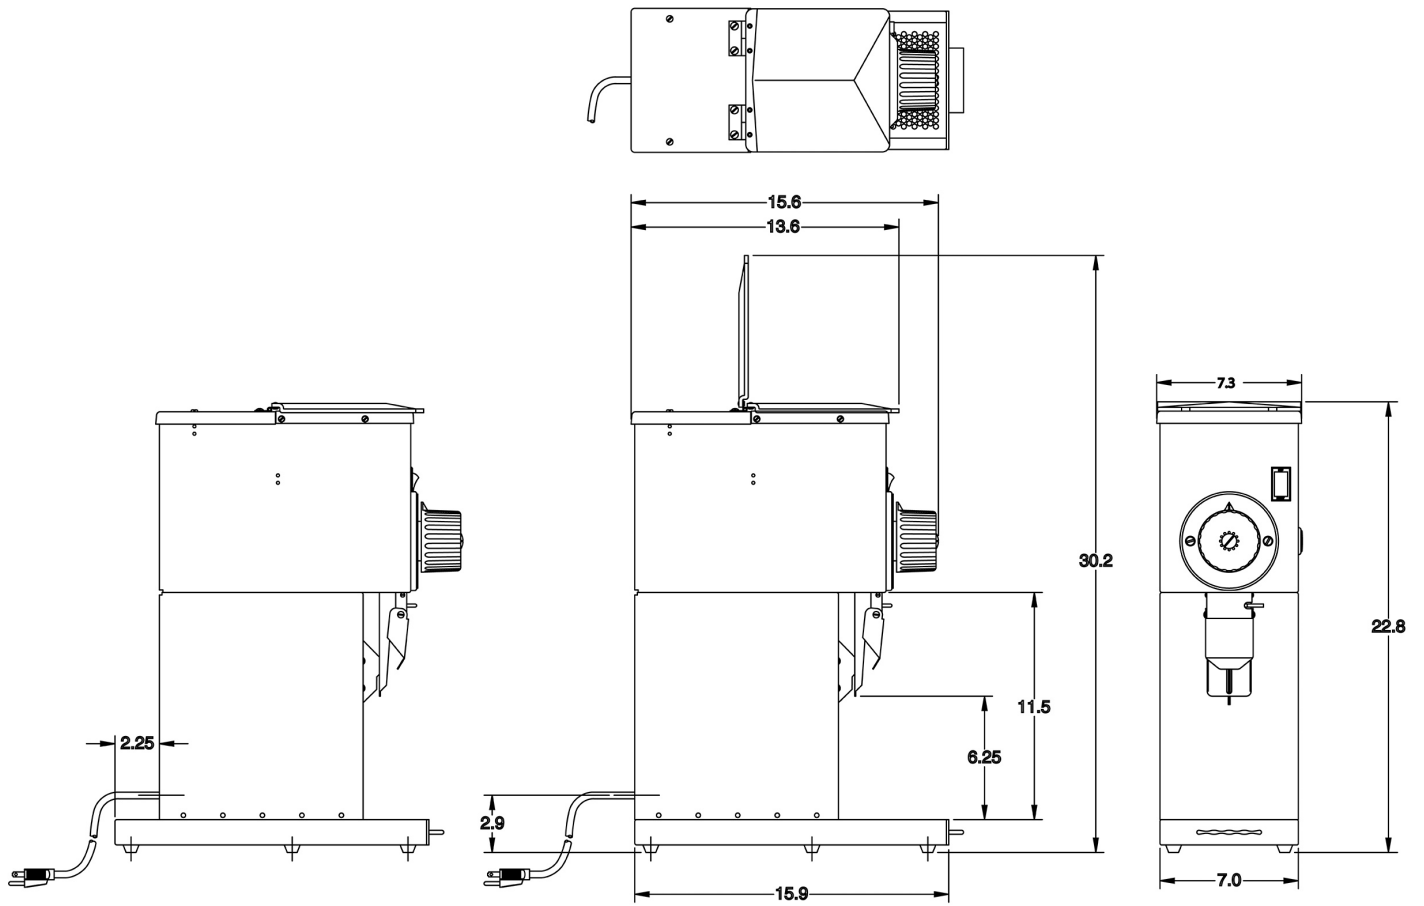

Last Updated:
12/15/2022

	Unit			Shipping				
	Height	Width	Depth	Height	Width	Depth	Weight	Volume
English	22.8 in.	7.3 in.	17.1 in.	32.8 in.	13.6 in.	23.1 in.	-	5.972 ft ³
Metric	57.9 cm	18.5 cm	43.4 cm	83.2 cm	34.6 cm	58.7 cm	-	0.169 m ³