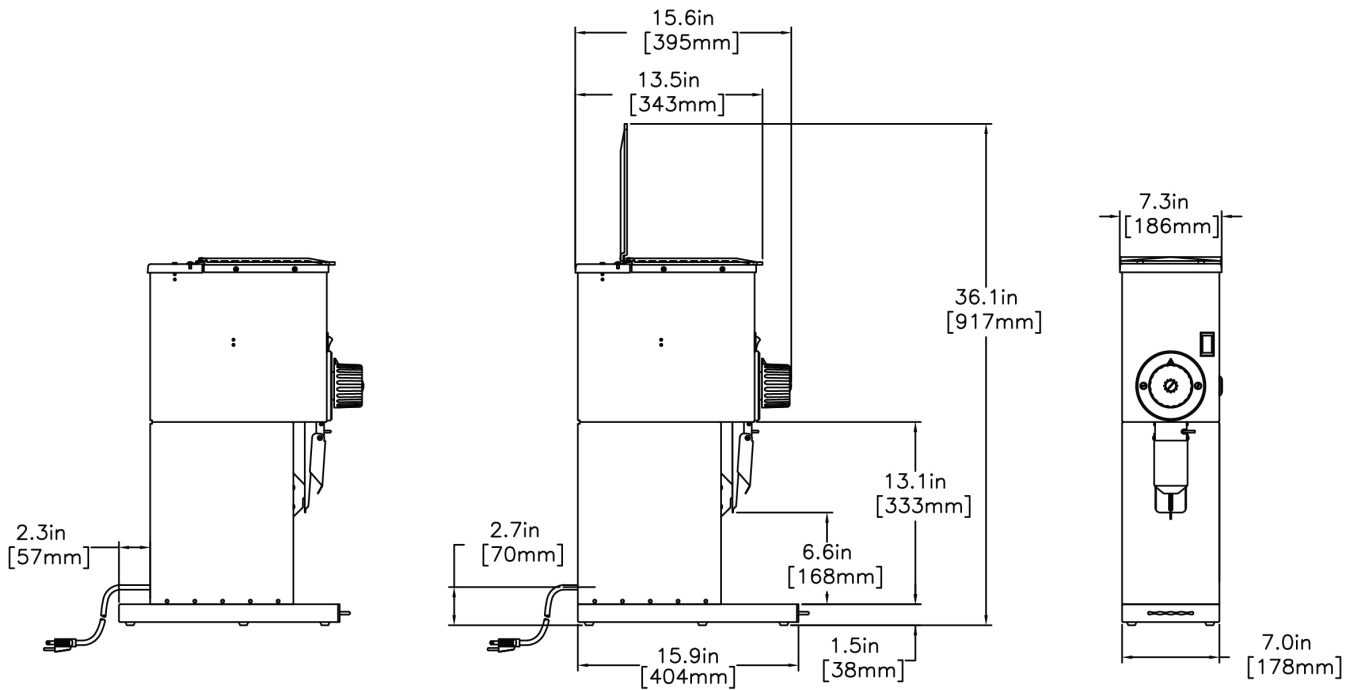

Last Updated:
09/30/2022

	Unit			Shipping				
	Height	Width	Depth	Height	Width	Depth	Weight	Volume
English	26.5 in.	7.3 in.	16.8 in.	32.8 in.	13.6 in.	23.1 in.	55.400 lbs	5.972 ft ³
Metric	67.3 cm	18.5 cm	42.7 cm	83.2 cm	34.6 cm	58.7 cm	25.129 kgs	0.169 m ³