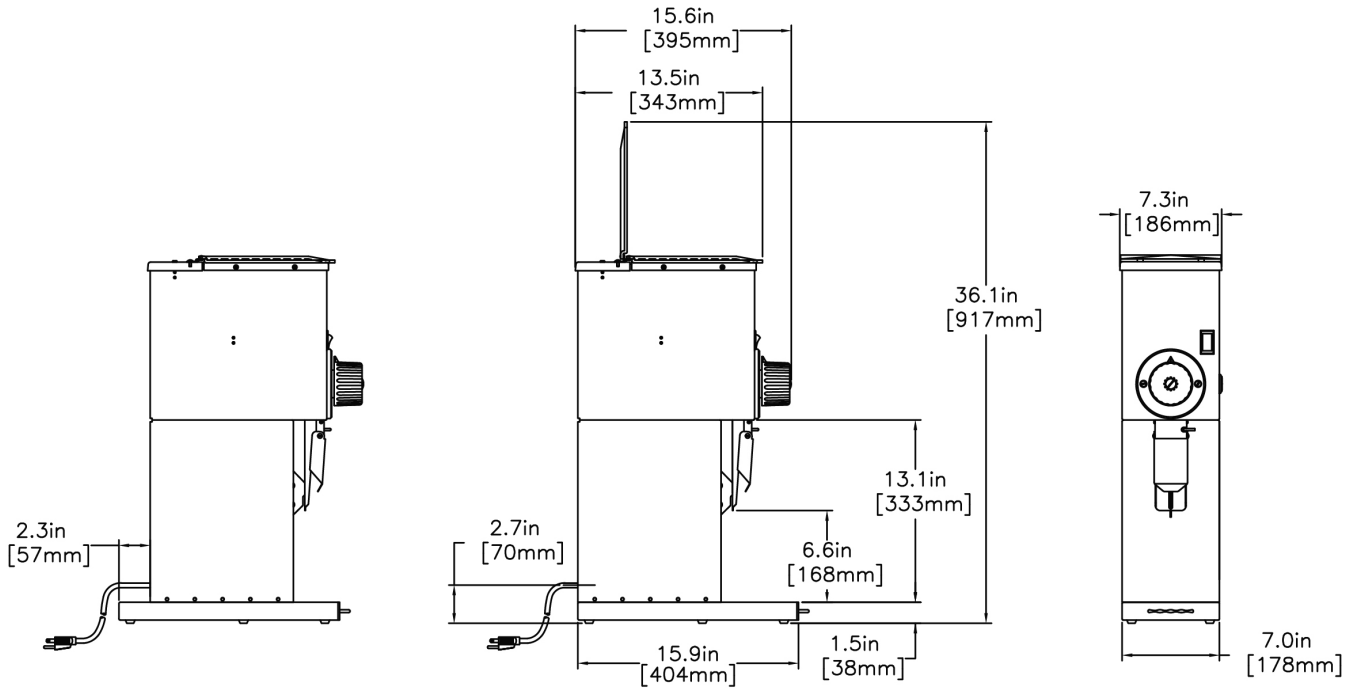

Last Updated:
08/05/2022

	Unit			Shipping				
	Height	Width	Depth	Height	Width	Depth	Weight	Volume
English	26.5 in.	7.3 in.	16.8 in.	32.8 in.	13.6 in.	23.1 in.	55.400 lbs	5.972 ft ³
Metric	67.3 cm	18.5 cm	42.7 cm	83.2 cm	34.6 cm	58.7 cm	25.129 kgs	0.169 m ³