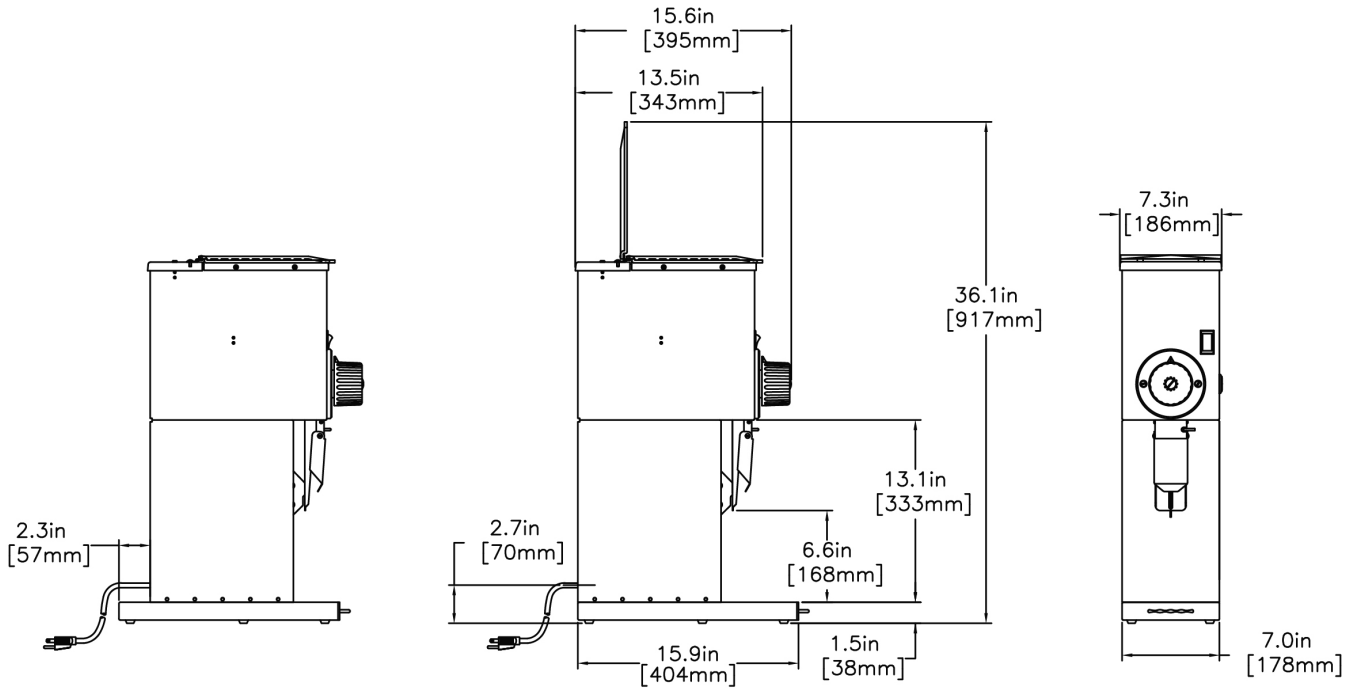

Last Updated:
03/28/2022

	Unit			Shipping				
	Height	Width	Depth	Height	Width	Depth	Weight	Volume
English	26.5 in.	7.3 in.	16.8 in.	32.8 in.	13.6 in.	23.1 in.	55.400 lbs	5.972 ft ³
Metric	67.3 cm	18.5 cm	42.7 cm	83.2 cm	34.6 cm	58.7 cm	25.129 kgs	0.169 m ³