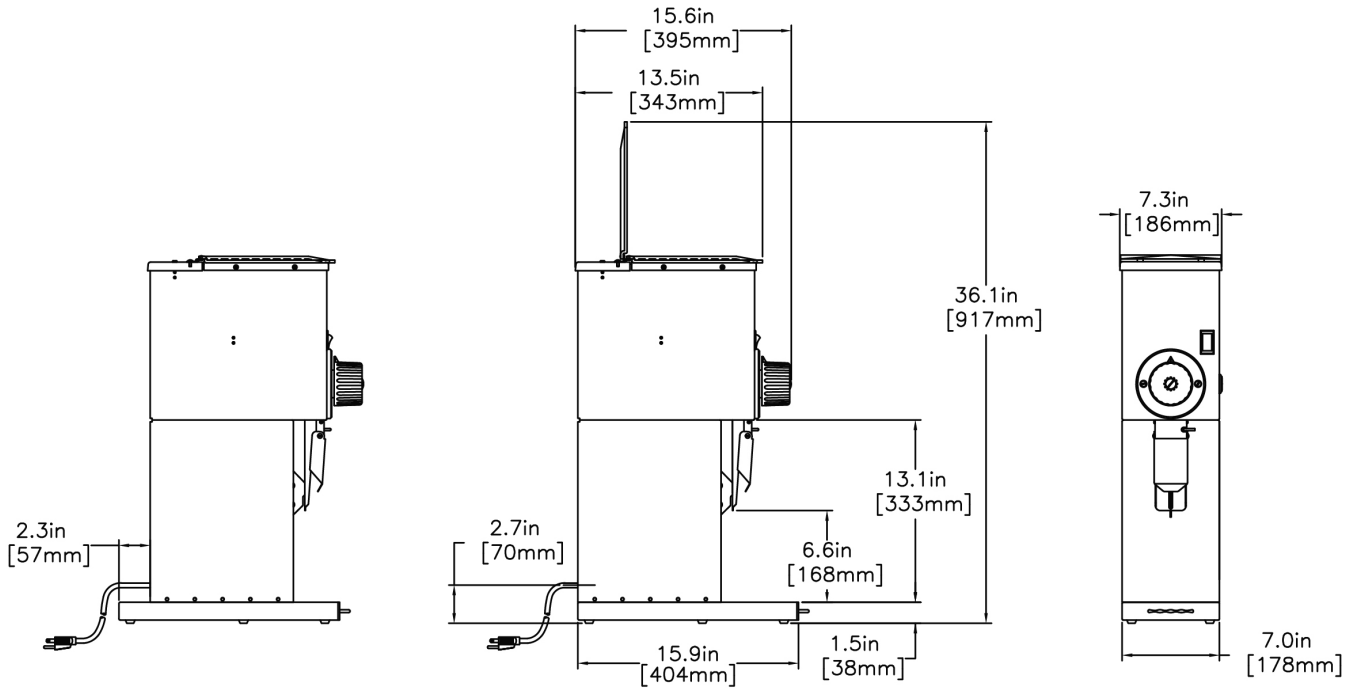

Last Updated:
04/08/2021

	Unit			Shipping				
	Height	Width	Depth	Height	Width	Depth	Weight	Volume
English	26.5 in.	7.3 in.	16.8 in.	32.8 in.	13.6 in.	23.1 in.	55.400 lbs	5.972 ft ³
Metric	67.3 cm	18.5 cm	42.7 cm	83.2 cm	34.6 cm	58.7 cm	25.129 kgs	0.169 m ³