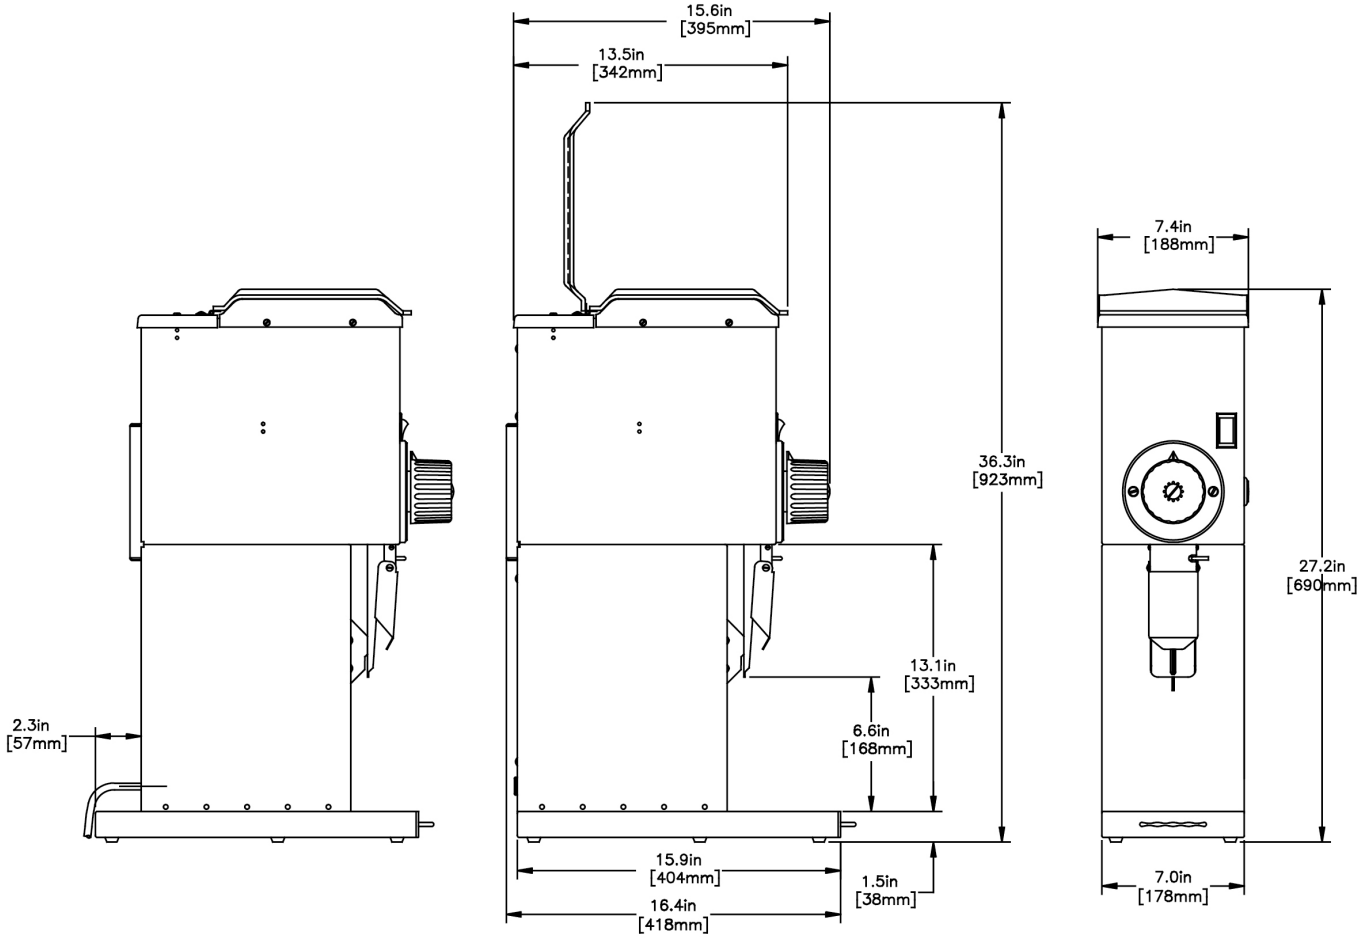

Last Updated:
01/26/2022

Unit			Shipping					
	Height	Width	Depth	Height	Width	Depth	Weight	Volume
English	27.2 in.	7.4 in.	17.2 in.	31.4 in.	11.8 in.	21.1 in.	-	4.507 ft ³
Metric	69.1 cm	18.8 cm	43.7 cm	79.7 cm	29.8 cm	53.7 cm	-	0.128 m ³