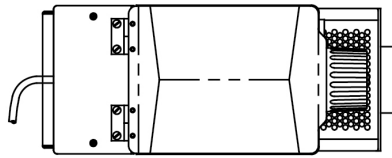

Plumbing Requirements

PSI	kPa	Fitting Supplied	Water Flow Required (GPM)
-	-	-	-

CAD Drawings

2D	Revit	KLC
●		

WARNING:

BUNN® reserves the right to change specifications and product design without notice. Such revisions do not entitle the buyer to corresponding changes, improvements, additions or replacements for previously purchased equipment. For most current specifications and other info visit bunn.com.

Last Updated:
01/26/2022

Unit			Shipping					
	Height	Width	Depth	Height	Width	Depth	Weight	Volume
English	27.2 in.	7.4 in.	17.2 in.	31.4 in.	11.8 in.	21.1 in.	-	4.507 ft ³
Metric	69.1 cm	18.8 cm	43.7 cm	79.7 cm	29.8 cm	53.7 cm	-	0.128 m ³