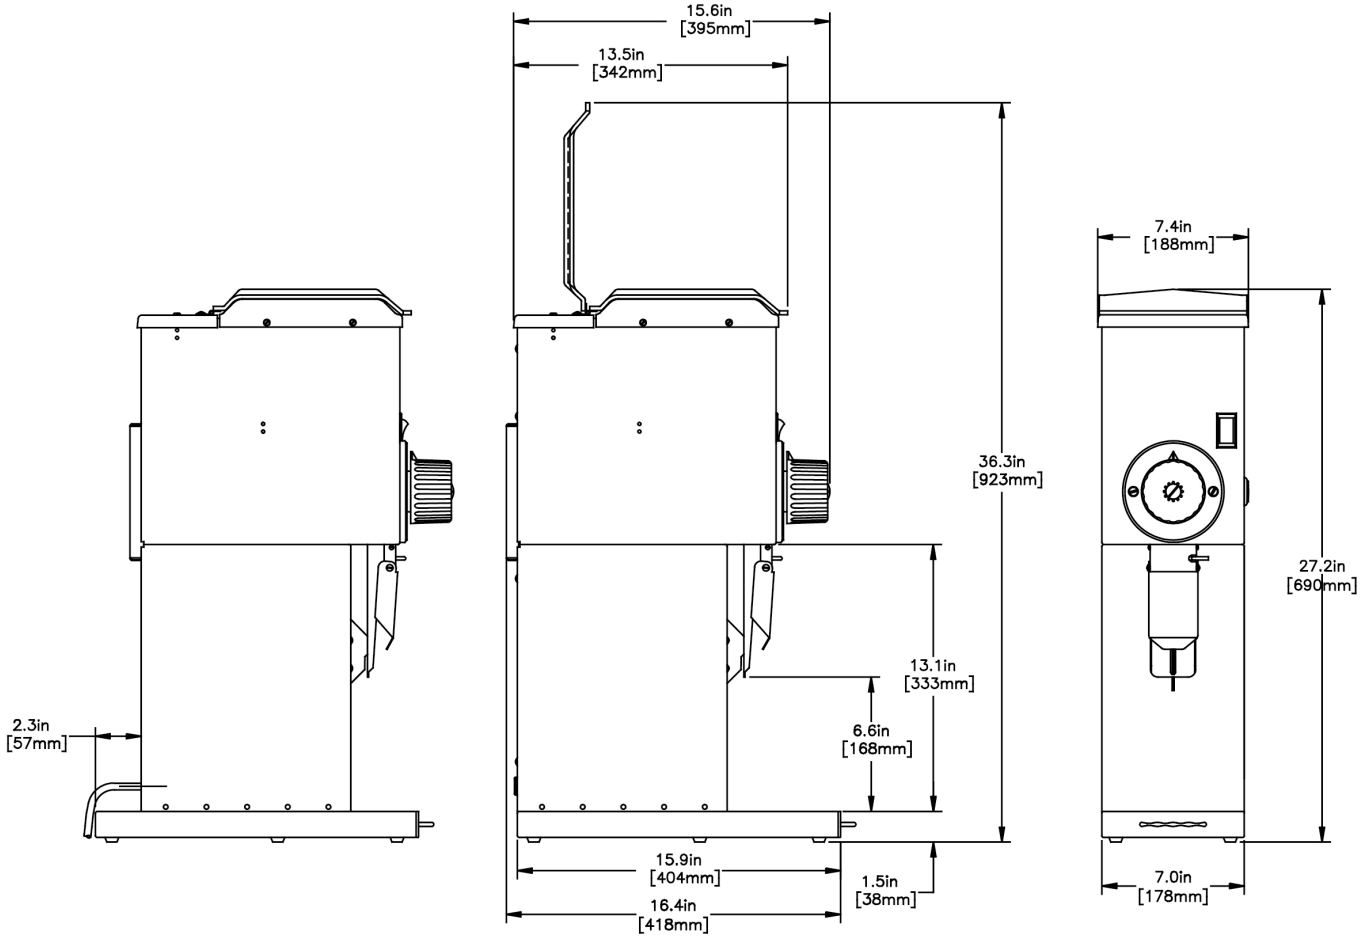

Last Updated:
03/22/2021

Unit				Shipping				
	Height	Width	Depth	Height	Width	Depth	Weight	Volume
English	27.2 in.	7.4 in.	16.6 in.	32.8 in.	13.6 in.	23.1 in.	-	5.972 ft ³
Metric	69.1 cm	18.8 cm	42.2 cm	83.2 cm	34.6 cm	58.7 cm	-	0.169 m ³