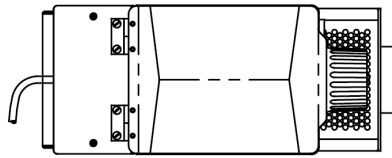

Plumbing Requirements

PSI	kPa	Fitting Supplied	Water Flow Required (GPM)
-	-	-	-

CAD Drawings

2D	Revit	KLC
●		

BUNN® reserves the right to change specifications and product design without notice. Such revisions do not entitle the buyer to corresponding changes, improvements, additions or replacements for previously purchased equipment. For most current specifications and other info visit bunn.com.

Last Updated:
03/22/2021

Unit				Shipping				
	Height	Width	Depth	Height	Width	Depth	Weight	Volume
English	27.2 in.	7.4 in.	16.6 in.	32.8 in.	13.6 in.	23.1 in.	-	5.972 ft ³
Metric	69.1 cm	18.8 cm	42.2 cm	83.2 cm	34.6 cm	58.7 cm	-	0.169 m ³