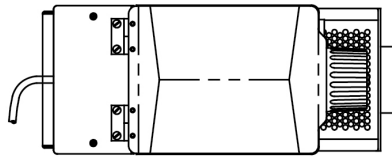

Last Updated:  
11/16/2020

Unit				Shipping				
	Height	Width	Depth	Height	Width	Depth	Weight	Volume
English	27.2 in.	7.4 in.	17.2 in.	32.8 in.	13.6 in.	23.1 in.	61.000 lbs	5.972 ft <sup>3</sup>
Metric	69.1 cm	18.8 cm	43.7 cm	83.2 cm	34.6 cm	58.7 cm	27.670 kgs	0.169 m <sup>3</sup>