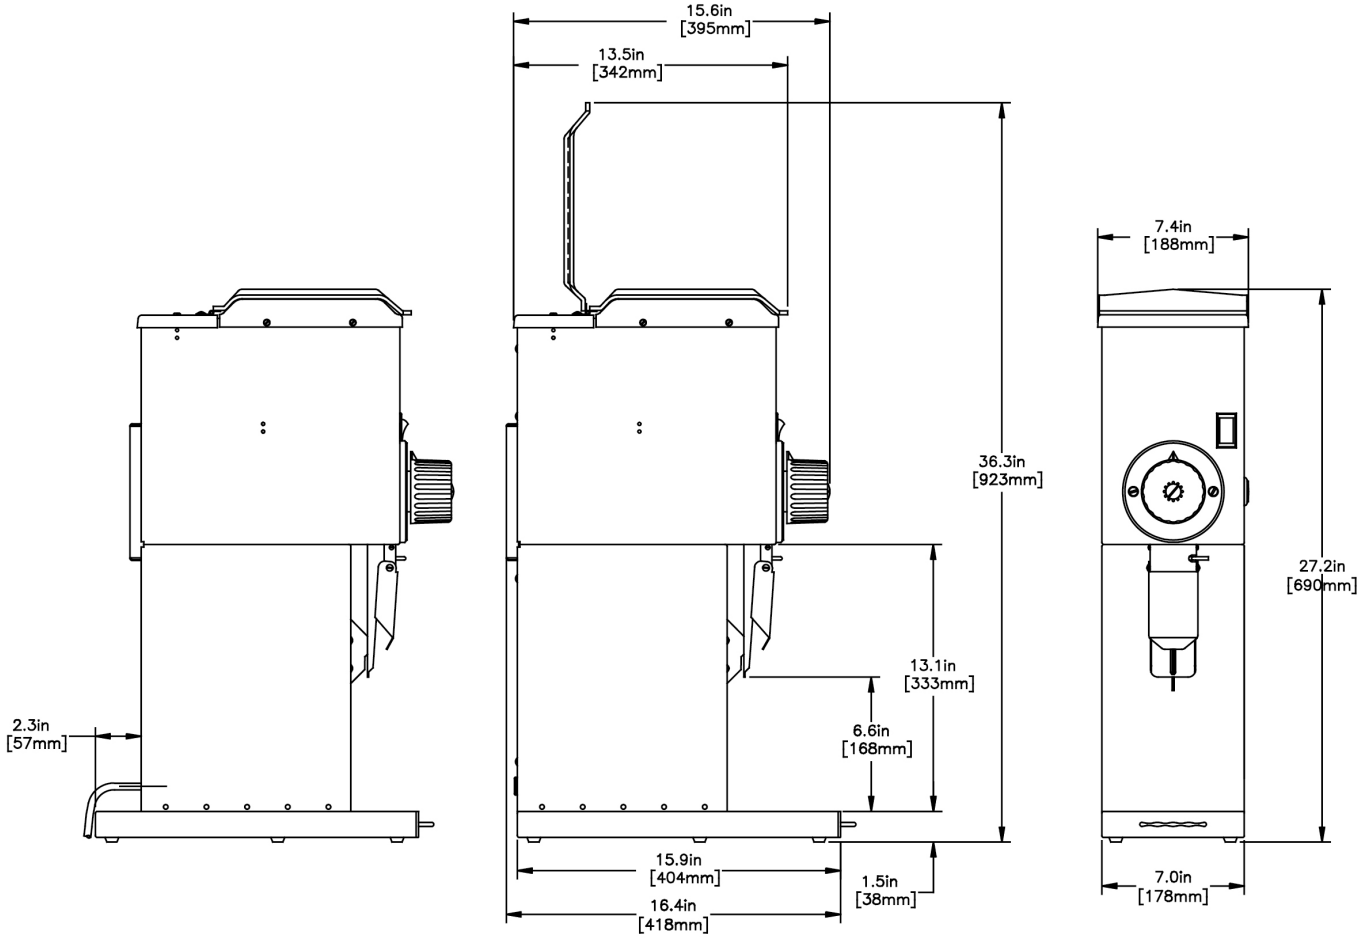

Last Updated:  
11/16/2020

Unit				Shipping				
	Height	Width	Depth	Height	Width	Depth	Weight	Volume
English	27.2 in.	7.4 in.	17.2 in.	32.8 in.	13.6 in.	23.1 in.	61.000 lbs	5.972 ft <sup>3</sup>
Metric	69.1 cm	18.8 cm	43.7 cm	83.2 cm	34.6 cm	58.7 cm	27.670 kgs	0.169 m <sup>3</sup>