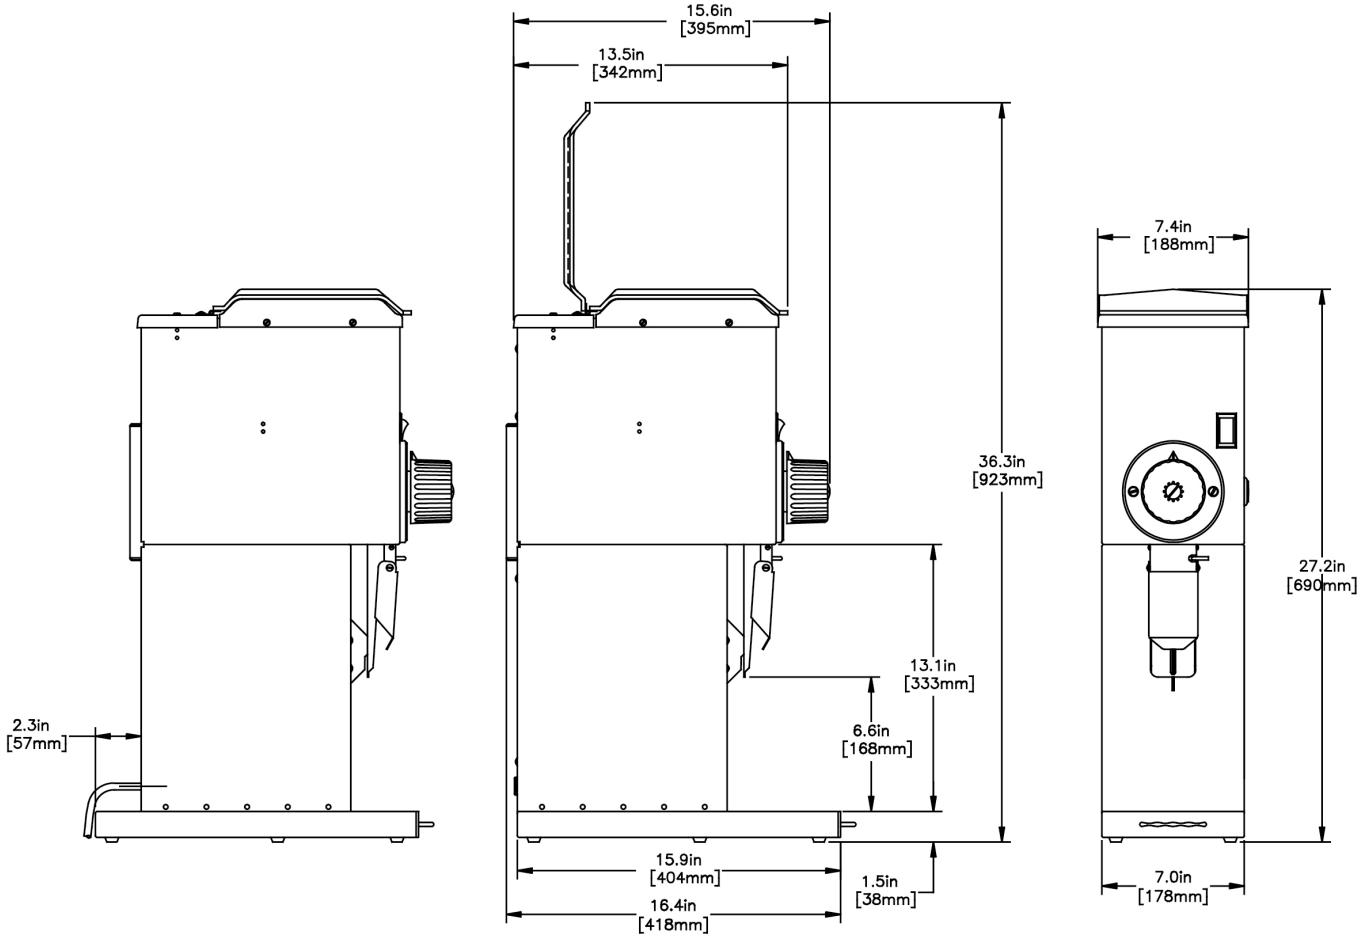

G3 HD Red

Height: 27.2" (69.1cm) Width: 7.4" (18.8cm) Depth: 16.6" (42.2cm)

- Bag switch stops motor when bag is removed and prevents grinding before bag is in place
- Fast grinding—one pound in under 30 seconds
- Turbo action draws coffee through grind chamber for greater grinding efficiency
- Wide range of grinds can be selected
- Convenient cleaning lever ensures complete clean out of coffee from grind chamber
- Four year warranty on grinding burrs
- Heavy-duty precision burrs for quality, finer grinds
- Single hopper holds 3lb (1.36kg) of regular, decaf or specialty coffee beans
- PROP 65 Warning Decal included in packaging with equipment

Agency:

Specifications

Product #: 22100.0001

Finish: Red

Hoppers: One

Hopper Capacity: 3.00 lbs (1.361 kgs)

Electrical & Capacity

Volts*	Amps	Watts	Cord Attached	Plug Type	8oz cups/hr 236ml cups/hr	Input H ² O Temp.	Phase	# Wires plus Ground	Hertz
120	11	1320	Yes	NEMA 5-15P	-	60°F (15.5°C)	1	2	60

Last Updated:
06/13/2022

Unit			Shipping					
	Height	Width	Depth	Height	Width	Depth	Weight	Volume
English	27.2 in.	7.4 in.	16.6 in.	32.8 in.	13.6 in.	23.1 in.	55.950 lbs	5.972 ft ³
Metric	69.1 cm	18.8 cm	42.2 cm	83.2 cm	34.6 cm	58.7 cm	25.379 kgs	0.169 m ³