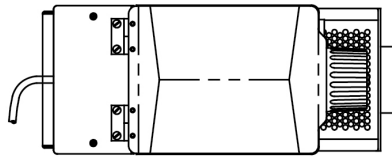

Additional Features

Plumbing Requirements

PSI	kPa	Fitting Supplied	Water Flow Required (GPM)
-	-	-	-

CAD Drawings

2D	Revit	KLC
●		

WARNING: This product can expose you to chemicals including Bisphenol A (BPA), which is known to the State of California to cause birth defects or other reproductive harm. For more information go to www.P65Warnings.ca.gov

Last Updated:
06/13/2022

Unit			Shipping					
	Height	Width	Depth	Height	Width	Depth	Weight	Volume
English	27.2 in.	7.4 in.	16.6 in.	32.8 in.	13.6 in.	23.1 in.	55.950 lbs	5.972 ft ³
Metric	69.1 cm	18.8 cm	42.2 cm	83.2 cm	34.6 cm	58.7 cm	25.379 kgs	0.169 m ³