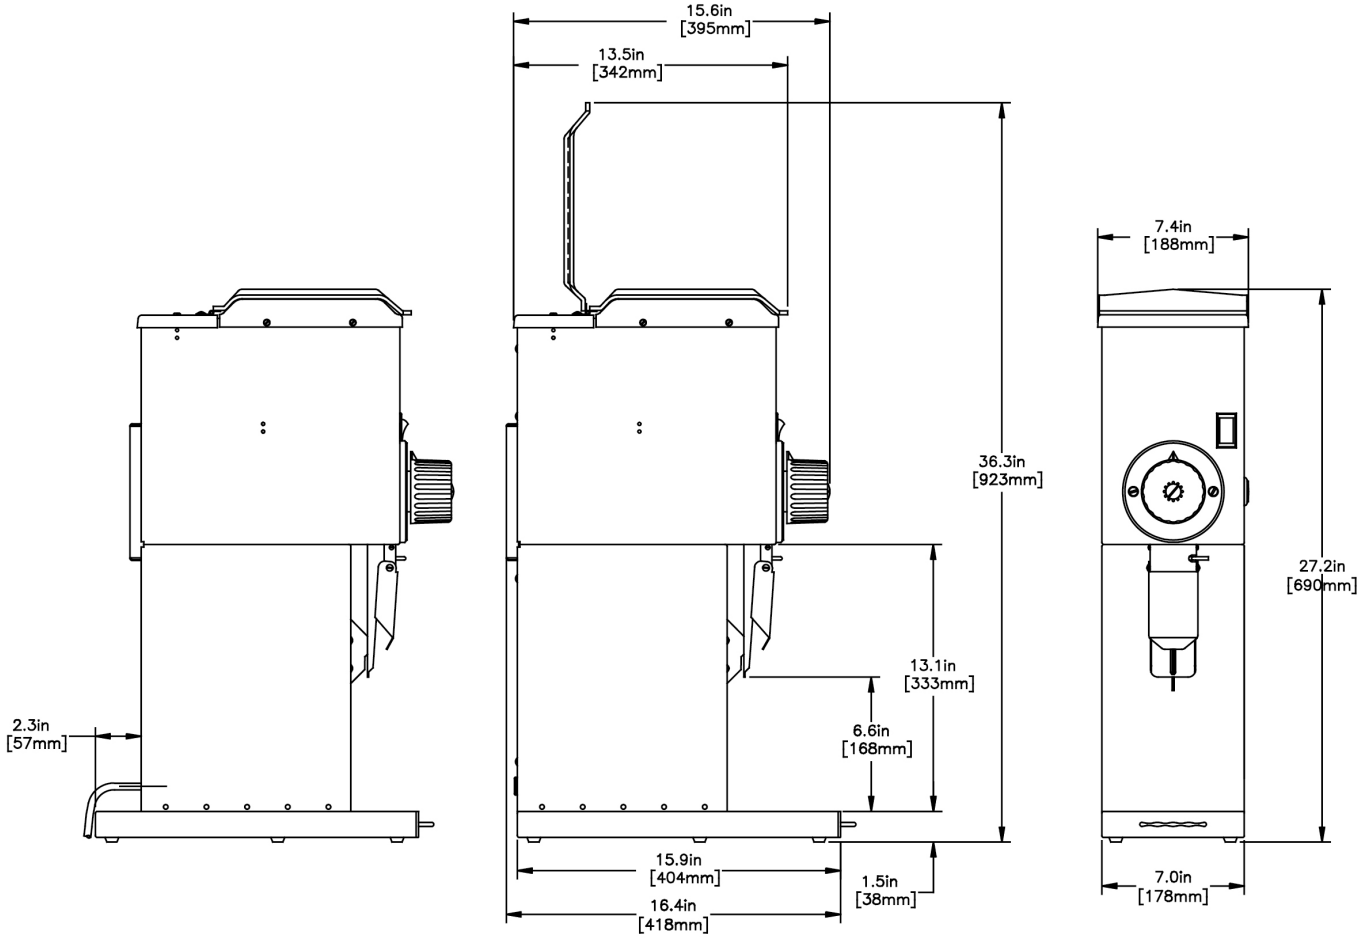

G3 HD Red

Height: 27.2" (69.1cm) Width: 7.4" (18.8cm) Depth: 16.6" (42.2cm)

- Bag switch stops motor when bag is removed and prevents grinding before bag is in place
- Fast grinding—one pound in under 30 seconds
- Turbo action draws coffee through grind chamber for greater grinding efficiency
- Wide range of grinds can be selected
- Convenient cleaning lever ensures complete clean out of coffee from grind chamber
- Four year warranty on grinding burrs
- Heavy-duty precision burrs for quality, finer grinds
- Single hopper holds 3lb (1.36kg) of regular, decaf or specialty coffee beans
- PROP 65 Warning Decal included in packaging with equipment

Agency:

Specifications

Product #: 22100.0001

Finish: Red

Hoppers: One

Hopper Capacity: 3.00 lbs (1.361 kgs)

Electrical & Capacity

Volts*	Amps	Watts	Cord Attached	Plug Type	8oz cups/hr 236ml cups/hr	Input H ² O Temp.	Phase	# Wires plus Ground	Hertz
120	11	1320	Yes	NEMA 5-15P	-	60°F (15.5°C)	1	2	60

Last Updated:
01/26/2022

	Unit			Shipping				
	Height	Width	Depth	Height	Width	Depth	Weight	Volume
English	27.2 in.	7.4 in.	16.6 in.	32.8 in.	13.6 in.	23.1 in.	55.950 lbs	5.972 ft ³
Metric	69.1 cm	18.8 cm	42.2 cm	83.2 cm	34.6 cm	58.7 cm	25.379 kgs	0.169 m ³