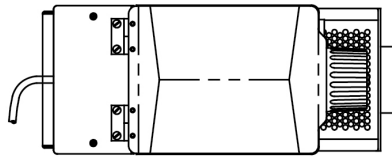

Additional Features

Plumbing Requirements

PSI	kPa	Fitting Supplied	Water Flow Required (GPM)
-	-	-	-

CAD Drawings

2D	Revit	KLC
●		

WARNING: This product can expose you to chemicals including Bisphenol A (BPA), which is known to the State of California to cause birth defects or other reproductive harm. For more information go to www.P65Warnings.ca.gov

Last Updated:
01/26/2022

	Unit			Shipping				
	Height	Width	Depth	Height	Width	Depth	Weight	Volume
English	27.2 in.	7.4 in.	16.6 in.	32.8 in.	13.6 in.	23.1 in.	55.950 lbs	5.972 ft ³
Metric	69.1 cm	18.8 cm	42.2 cm	83.2 cm	34.6 cm	58.7 cm	25.379 kgs	0.169 m ³