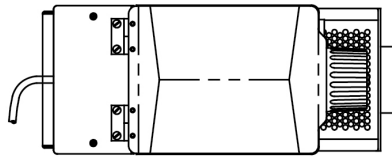

Additional Features

Plumbing Requirements

PSI	kPa	Fitting Supplied	Water Flow Required (GPM)
-	-	-	-

CAD Drawings

2D	Revit	KLC
●		

WARNING: This product can expose you to chemicals including Bisphenol A (BPA), which is known to the State of California to cause birth defects or other reproductive harm. For more information go to www.P65Warnings.ca.gov

Last Updated:
05/11/2021

	Unit			Shipping				
	Height	Width	Depth	Height	Width	Depth	Weight	Volume
English	27.2 in.	7.4 in.	16.6 in.	32.8 in.	13.6 in.	23.1 in.	55.950 lbs	5.972 ft ³
Metric	69.1 cm	18.8 cm	42.2 cm	83.2 cm	34.6 cm	58.7 cm	25.379 kgs	0.169 m ³