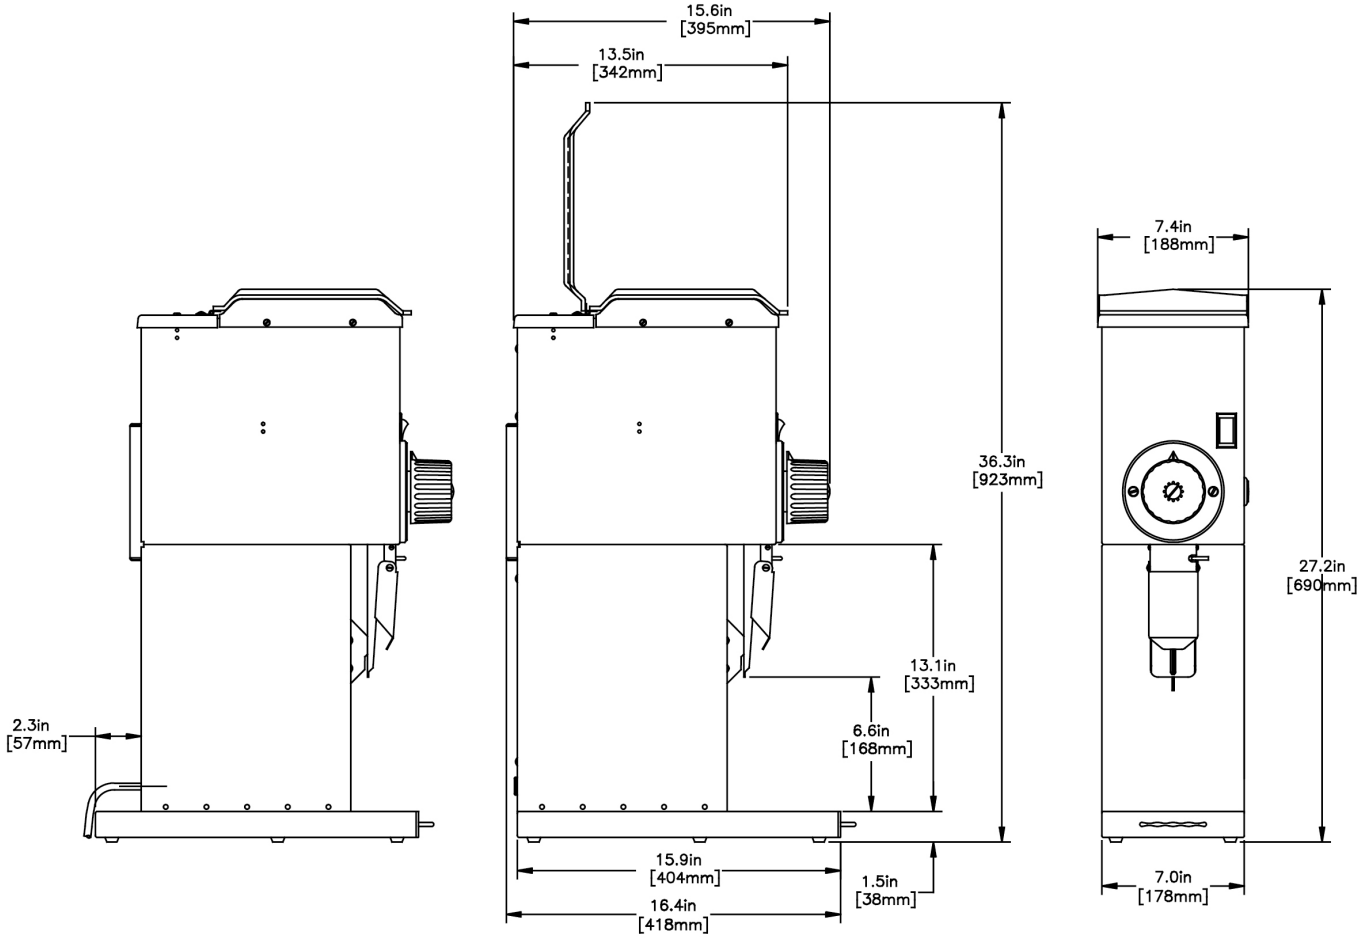

G3 HD Red

Height: 27.2" (69.1cm) Width: 7.4" (18.8cm) Depth: 16.6" (42.2cm)

- Bag switch stops motor when bag is removed and prevents grinding before bag is in place
- Fast grinding—one pound in under 30 seconds
- Turbo action draws coffee through grind chamber for greater grinding efficiency
- Wide range of grinds can be selected
- Convenient cleaning lever ensures complete clean out of coffee from grind chamber
- Four year warranty on grinding burrs
- Heavy-duty precision burrs for quality, finer grinds
- Single hopper holds 3lb (1.36kg) of regular, decaf or specialty coffee beans
- PROP 65 Warning Decal included in packaging with equipment

Agency:

Specifications

Product #: 22100.0001

Finish: Red

Hoppers: One

Hopper Capacity: 3.00 lbs (1.361 kgs)

Electrical & Capacity

Volts*	Amps	Watts	Cord Attached	Plug Type	8oz cups/hr 236ml cups/hr	Input H ² O Temp.	Phase	# Wires plus Ground	Hertz
120	11	1320	Yes	NEMA 5-15P	-	60°F (15.5°C)	1	2	60

Last Updated:
05/11/2021

	Unit			Shipping				
	Height	Width	Depth	Height	Width	Depth	Weight	Volume
English	27.2 in.	7.4 in.	16.6 in.	32.8 in.	13.6 in.	23.1 in.	55.950 lbs	5.972 ft ³
Metric	69.1 cm	18.8 cm	42.2 cm	83.2 cm	34.6 cm	58.7 cm	25.379 kgs	0.169 m ³