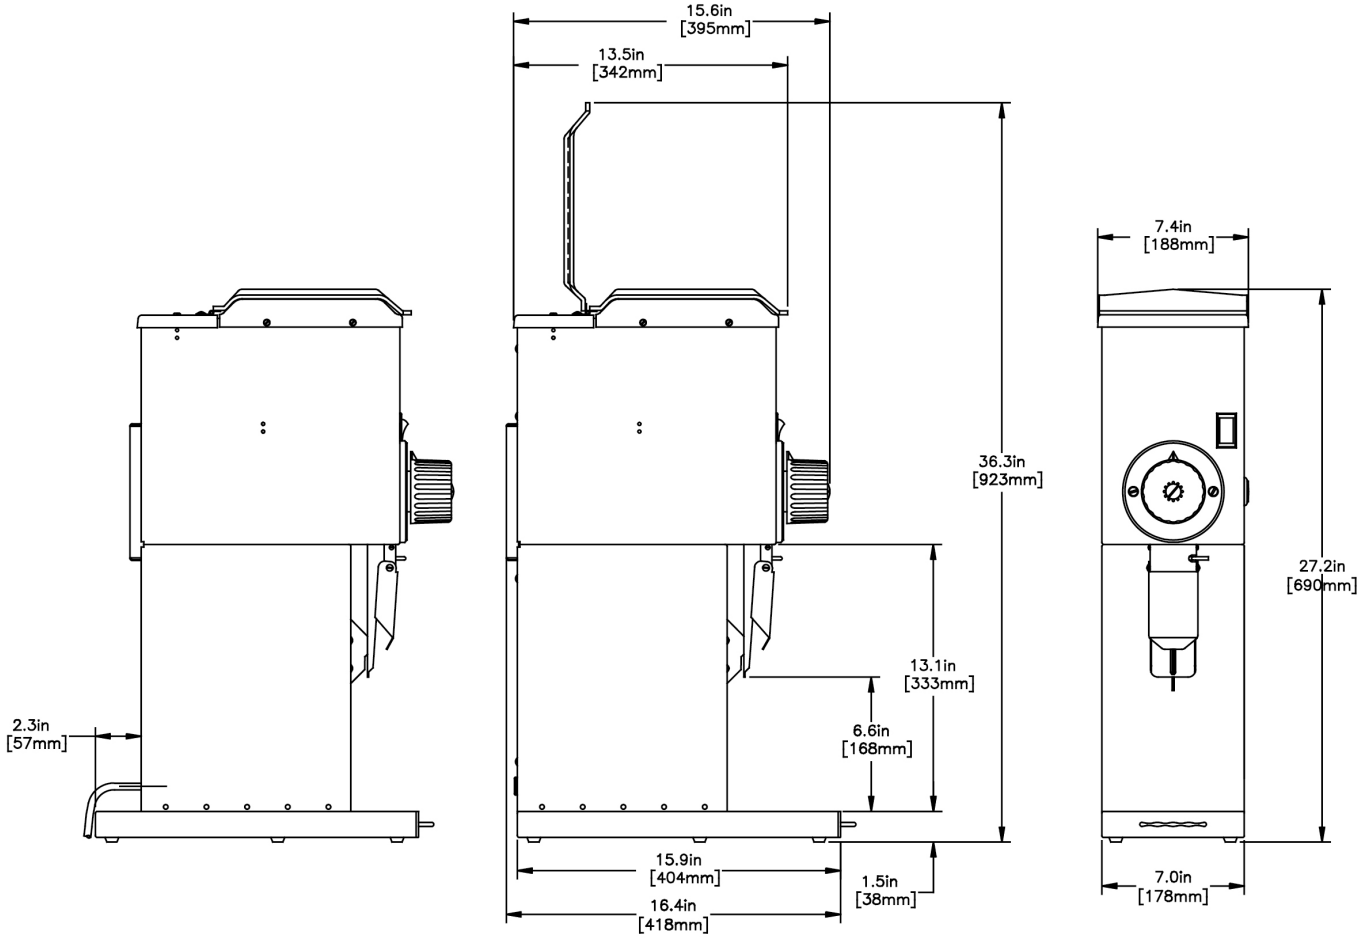

G3 HD Red

Height: 27.2" (69.1cm) Width: 7.4" (18.8cm) Depth: 16.6" (42.2cm)

- Bag switch stops motor when bag is removed and prevents grinding before bag is in place
- Fast grinding—one pound in under 30 seconds
- Turbo action draws coffee through grind chamber for greater grinding efficiency
- Wide range of grinds can be selected
- Convenient cleaning lever ensures complete clean out of coffee from grind chamber
- Four year warranty on grinding burrs
- Heavy-duty precision burrs for quality, finer grinds
- Single hopper holds 3lb (1.36kg) of regular, decaf or specialty coffee beans
- PROP 65 Warning Decal included in packaging with equipment

Agency:

Specifications

Product #: 22100.0001

Finish: Red

Hoppers: One

Hopper Capacity: 3.00 lbs (1.361 kgs)

Electrical & Capacity

Volts*	Amps	Watts	Cord Attached	Plug Type	8oz cups/hr 236ml cups/hr	Input H ² O Temp.	Phase	# Wires plus Ground	Hertz
120	11	1320	Yes	NEMA 5-15P	-	60°F (15.5°C)	1	2	60

Last Updated:
11/30/2020

Unit				Shipping				
	Height	Width	Depth	Height	Width	Depth	Weight	Volume
English	27.2 in.	7.4 in.	16.6 in.	32.8 in.	13.6 in.	23.1 in.	55.950 lbs	5.972 ft ³
Metric	69.1 cm	18.8 cm	42.2 cm	83.2 cm	34.6 cm	58.7 cm	25.379 kgs	0.169 m ³