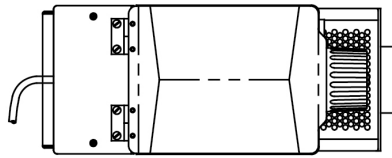

Additional Features

Plumbing Requirements

PSI	kPa	Fitting Supplied	Water Flow Required (GPM)
-	-	-	-

CAD Drawings

2D	Revit	KLC
●		

WARNING: This product can expose you to chemicals including Bisphenol A (BPA), which is known to the State of California to cause birth defects or other reproductive harm. For more information go to www.P65Warnings.ca.gov

Last Updated:
11/30/2020

Unit				Shipping				
	Height	Width	Depth	Height	Width	Depth	Weight	Volume
English	27.2 in.	7.4 in.	16.6 in.	32.8 in.	13.6 in.	23.1 in.	55.950 lbs	5.972 ft ³
Metric	69.1 cm	18.8 cm	42.2 cm	83.2 cm	34.6 cm	58.7 cm	25.379 kgs	0.169 m ³