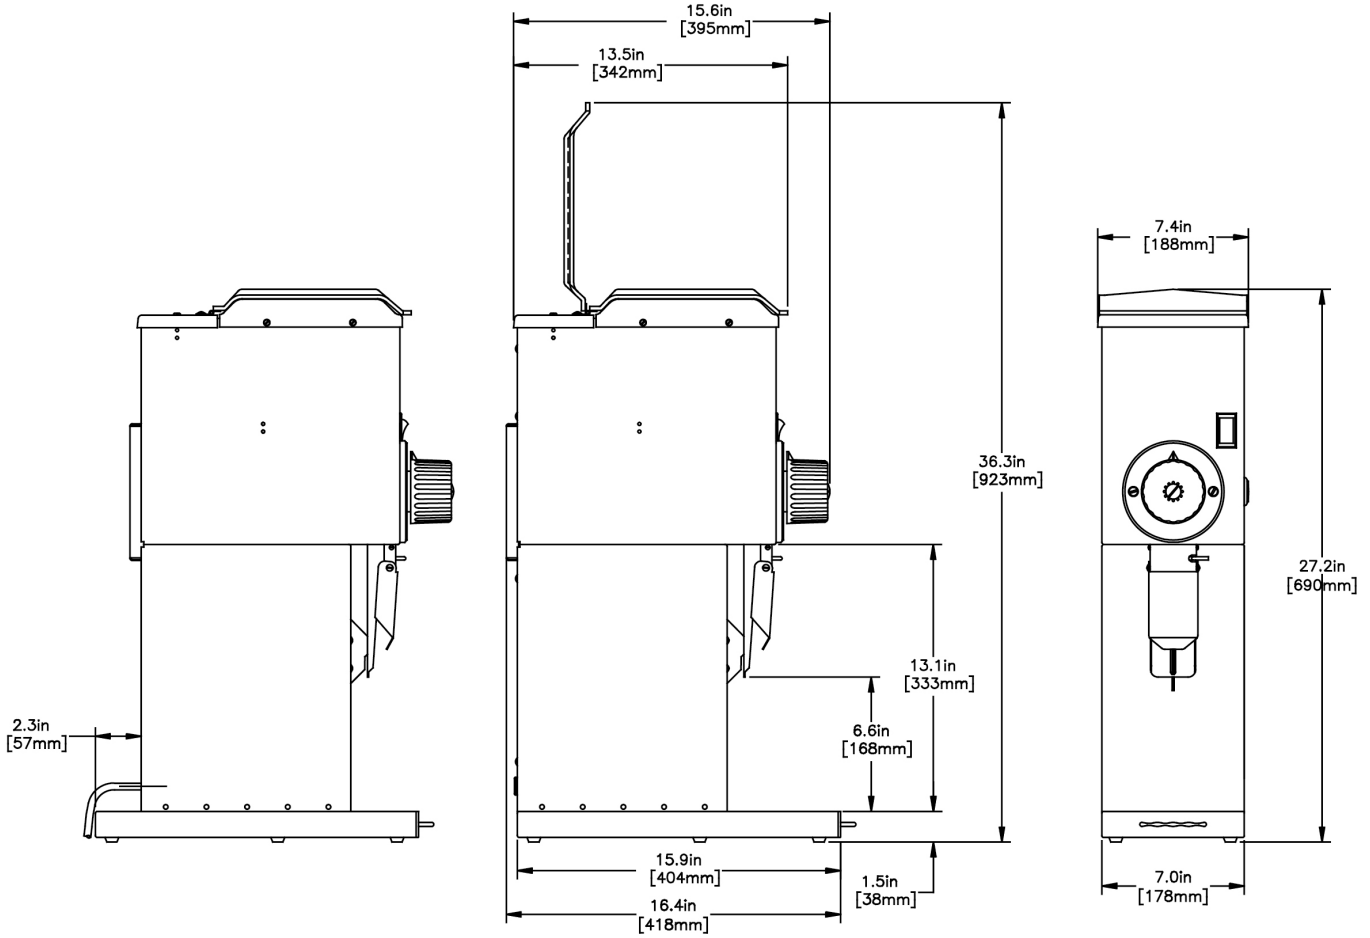

G3 HD Red

Height: 27.2" (69.1cm) Width: 7.4" (18.8cm) Depth: 16.6" (42.2cm)

- Bag switch stops motor when bag is removed and prevents grinding before bag is in place
- Fast grinding—one pound in under 30 seconds
- Turbo action draws coffee through grind chamber for greater grinding efficiency
- Wide range of grinds can be selected
- Convenient cleaning lever ensures complete clean out of coffee from grind chamber
- Four year warranty on grinding burrs
- Heavy-duty precision burrs for quality, finer grinds
- Single hopper holds 3lb (1.36kg) of regular, decaf or specialty coffee beans
- PROP 65 Warning Decal included in packaging with equipment

Agency:

Specifications

Product #: 22100.0001

Finish: Red

Hoppers: One

Hopper Capacity: 3.00 lbs (1.361 kgs)

Electrical & Capacity

Volts*	Amps	Watts	Cord Attached	Plug Type	8oz cups/hr 236ml cups/hr	Input H ² O Temp.	Phase	# Wires plus Ground	Hertz
120	11	1320	Yes	NEMA 5-15P	-	60°F (15.5°C)	1	2	60

Last Updated:
09/11/2020

Unit				Shipping				
	Height	Width	Depth	Height	Width	Depth	Weight	Volume
English	27.2 in.	7.4 in.	16.6 in.	32.8 in.	13.6 in.	23.1 in.	55.950 lbs	5.972 ft ³
Metric	69.1 cm	18.8 cm	42.2 cm	83.2 cm	34.6 cm	58.7 cm	25.379 kgs	0.169 m ³