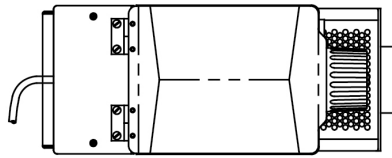

Additional Features

Plumbing Requirements

PSI	kPa	Fitting Supplied	Water Flow Required (GPM)
-	-	-	-

CAD Drawings

2D	Revit	KLC
●		

WARNING: This product can expose you to chemicals including Bisphenol A (BPA), which is known to the State of California to cause birth defects or other reproductive harm. For more information go to www.P65Warnings.ca.gov

Last Updated:
09/11/2020

Unit				Shipping				
	Height	Width	Depth	Height	Width	Depth	Weight	Volume
English	27.2 in.	7.4 in.	16.6 in.	32.8 in.	13.6 in.	23.1 in.	55.950 lbs	5.972 ft ³
Metric	69.1 cm	18.8 cm	42.2 cm	83.2 cm	34.6 cm	58.7 cm	25.379 kgs	0.169 m ³