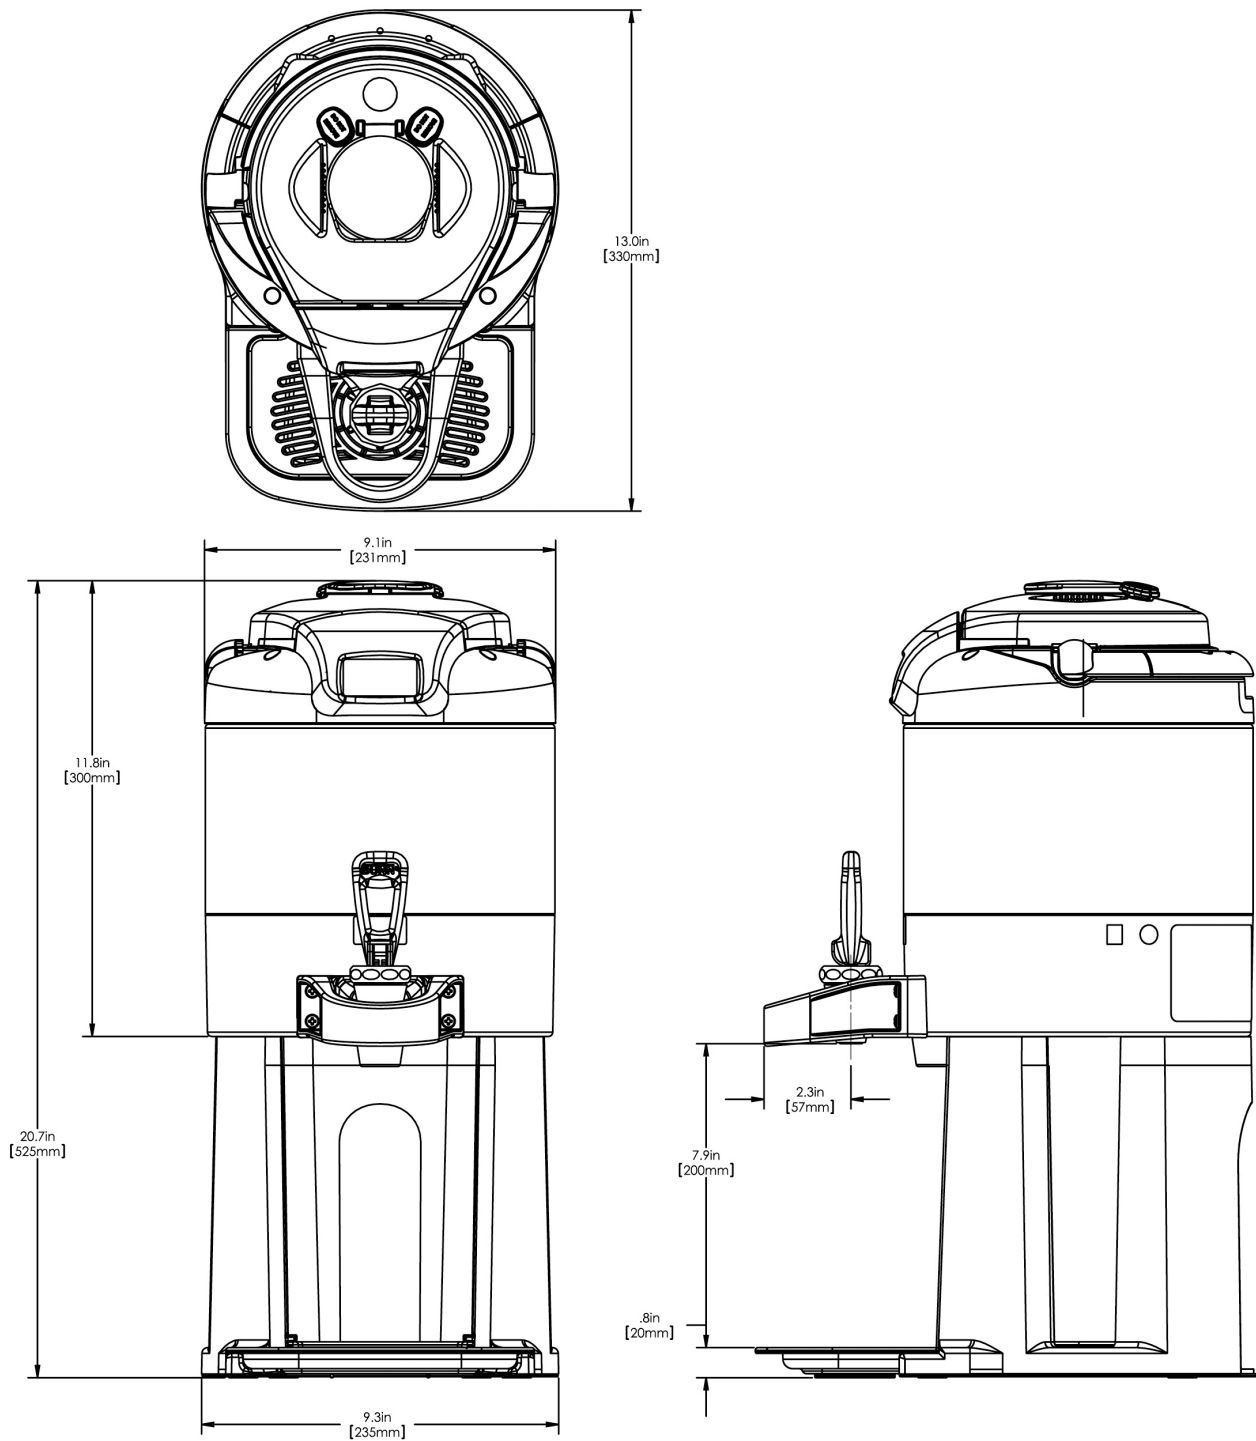

1Gal(3.8L) TF Srvr w/Base, DSG BLK

Height: 20.6" Width: 9.3" Depth: 13.0"
(52.3cm) (23.6cm) (33.0cm)

- Digital sight gauge operates on four easily replaceable AAA batteries with an average 1-year lifespan. Display shows low battery symbol when replacement is needed
- Unique lid design features a pour spout for easy emptying and cleaning
- Vacuum insulated to keep coffee hot for hours
- Volume indicator displays how much coffee is left inside the server
- Four-hour digital count-up timer
- Soft-grip bail handle for easy transportation
- Brew-through lid
- Contemporary styling and wrap program for maximum merchandising
- Drip tray is easily removed for cleaning or to provide extra clearance for dispensing into pitchers
- Fast flow faucet
- Ideal for use with Single or Dual TF DBC Brewers
- Large cup clearance allows for dispensing into cups, decanters and thermal carafes
- Translucent faucet guard provides increased visibility while dispensing

Agency:

Specifications

Product #: 42700.6001

Finish: Black

Additional Features

Base

Countup Timer

Holding Capacity

Last Updated:
12/14/2020

	Unit			Shipping				
	Height	Width	Depth	Height	Width	Depth	Weight	Volume
English	20.6 in.	9.3 in.	13.0 in.	-	-	-	-	-
Metric	52.3 cm	23.6 cm	33.0 cm	-	-	-	-	-

BUNN® reserves the right to change specifications and product design without notice. Such revisions do not entitle the buyer to corresponding changes, improvements, additions or replacements for previously purchased equipment. For most current specifications and other info visit bunn.com.