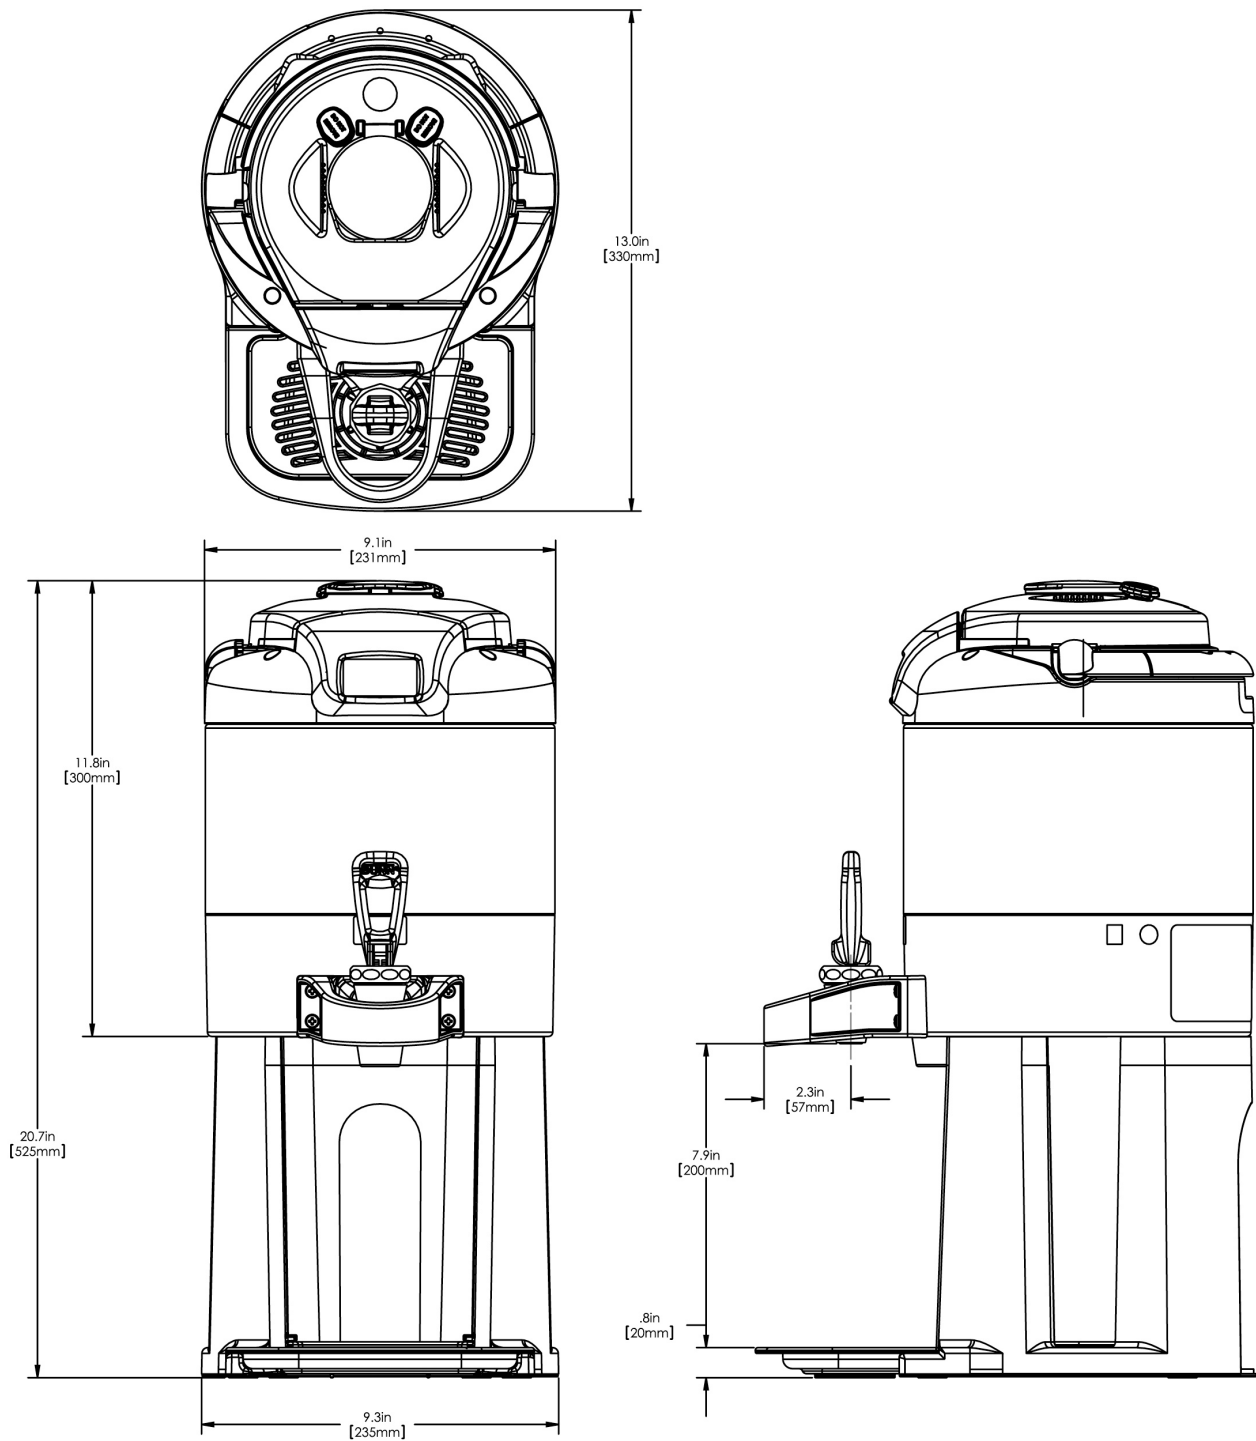

1Gal(3.8L) TF Srvr w/Base, DSG SST

Height: 20.7" Width: 9.3" Depth: 13.0"
(52.6cm) (23.6cm) (33.0cm)

- Digital sight gauge operates on four easily replaceable AAA batteries with an average 1-year lifespan. Display shows low battery symbol when replacement is needed
- Unique lid design features a pour spout for easy emptying and cleaning
- Vacuum insulated to keep coffee hot for hours
- Volume indicator displays how much coffee is left inside the server
- Four-hour digital count-up timer
- Soft-grip bail handle for easy transportation
- Brew-through lid
- Contemporary styling and wrap program for maximum merchandising
- Drip tray is easily removed for cleaning or to provide extra clearance for dispensing into pitchers
- Fast flow faucet
- Ideal for use with Single or Dual TF DBC Brewers
- Large cup clearance allows for dispensing into cups, decanters and thermal carafes
- Translucent faucet guard provides increased visibility while dispensing

Agency:

Specifications

Product #: 42700.6000

Finish: Stainless

Additional Features

Base

Countup Timer

Holding Capacity

Last Updated:
12/14/2020

	Unit			Shipping				
	Height	Width	Depth	Height	Width	Depth	Weight	Volume
English	20.7 in.	9.3 in.	13.0 in.	15.3 in.	11.9 in.	25.2 in.	-	2.654 ft ³
Metric	52.6 cm	23.6 cm	33.0 cm	38.7 cm	30.3 cm	64.0 cm	-	0.075 m ³