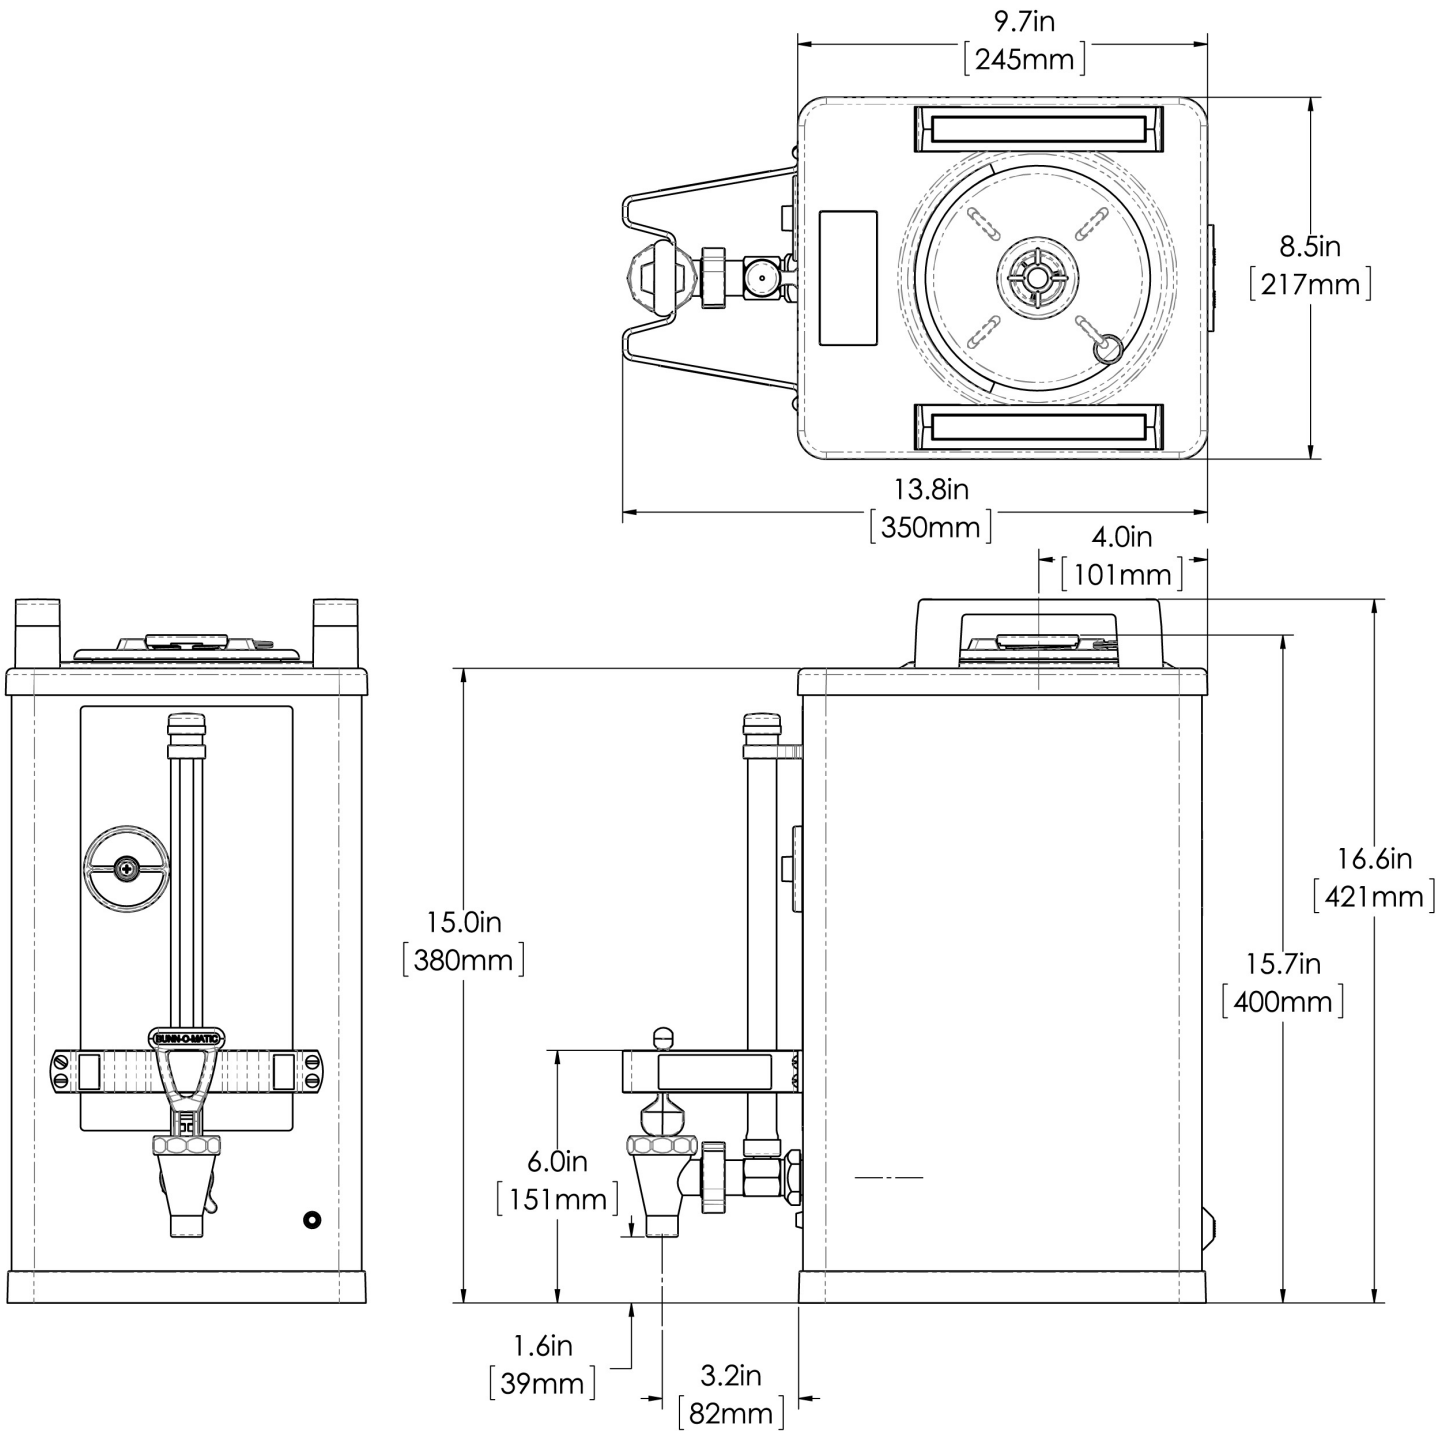

# 1.5Gal(5.7L) SH Srvr SST

Height: 16.6" Width: 8.5" Depth: 13.8"  
(42.2cm) (21.6cm) (35.1cm)

- LED power indicator shows server is operational

Agency:

Last Updated:  
03/22/2021

	Unit			Shipping				
	Height	Width	Depth	Height	Width	Depth	Weight	Volume
English	16.6 in.	8.5 in.	13.8 in.	20.1 in.	11.3 in.	17.5 in.	-	2.293 ft <sup>3</sup>
Metric	42.2 cm	21.6 cm	35.1 cm	51.1 cm	28.6 cm	44.5 cm	-	0.065 m <sup>3</sup>