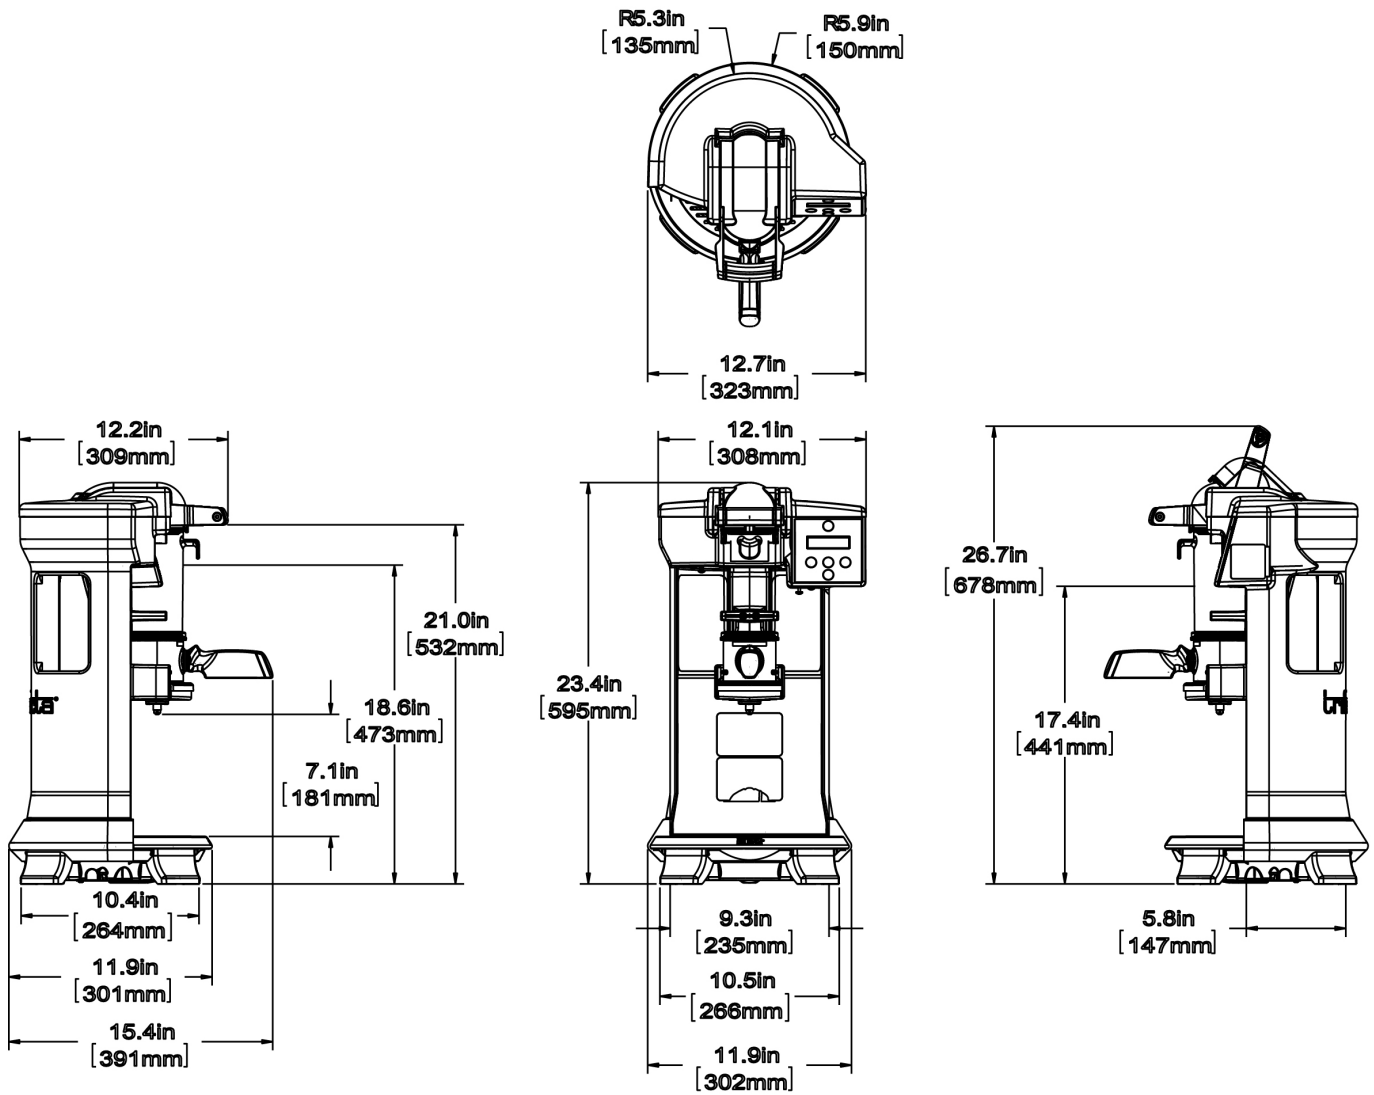

trifecta (White)

Height: 23.4" Width: 12.7" Depth: 15.4"
(59.4cm) (32.3cm) (39.1cm)

- Ideal for the Specialty Retail/Bar environment
- Uses an Air Infusion™ single cup process that heightens the quality of fine coffees and teas
- Saturation of coffee grounds can be controlled to get the percentage of water and pause appropriate for that coffee
- Controlled air is injected into the brew chamber to agitate the coffee at just the right time resulting in uniform extraction and a complex beverage sure to please any coffee lover
- Air presses the beverage through a metal screen that filters out coffee grounds while preserving coffee oils and aromatics for a deep-bodied, unique coffee experience

Agency:

Specifications

Product #: 41200.0005

Water Access: Plumbed

Finish: White

Additional Features

Electrical & Capacity

Volts*	Amps	Watts	Cord Attached	Plug Type	8oz cups/hr 236ml cups/hr	Input H ² O Temp.	Phase	# Wires plus Ground	Hertz
120	11.45	1375	Yes	NEMA 5-15P	-	60°F (15.5°C)	1	2	60

Plumbing Requirements

PSI	kPa	Fitting Supplied	Water Flow Required (GPM)
20-90	138-621	1/4" Male Flare Fitting	-

CAD Drawings

2D	Revit	KLC
●		

BUNN® reserves the right to change specifications and product design without notice. Such revisions do not entitle the buyer to corresponding changes, improvements, additions or replacements for previously purchased equipment. For most current specifications and other info visit bunn.com.

Last Updated:
11/02/2020

	Unit			Shipping				
	Height	Width	Depth	Height	Width	Depth	Weight	Volume
English	23.4 in.	12.7 in.	15.4 in.	26.6 in.	16.9 in.	16.9 in.	41.660 lbs	4.388 ft ³
Metric	59.4 cm	32.3 cm	39.1 cm	67.6 cm	42.9 cm	42.9 cm	18.897 kgs	0.124 m ³