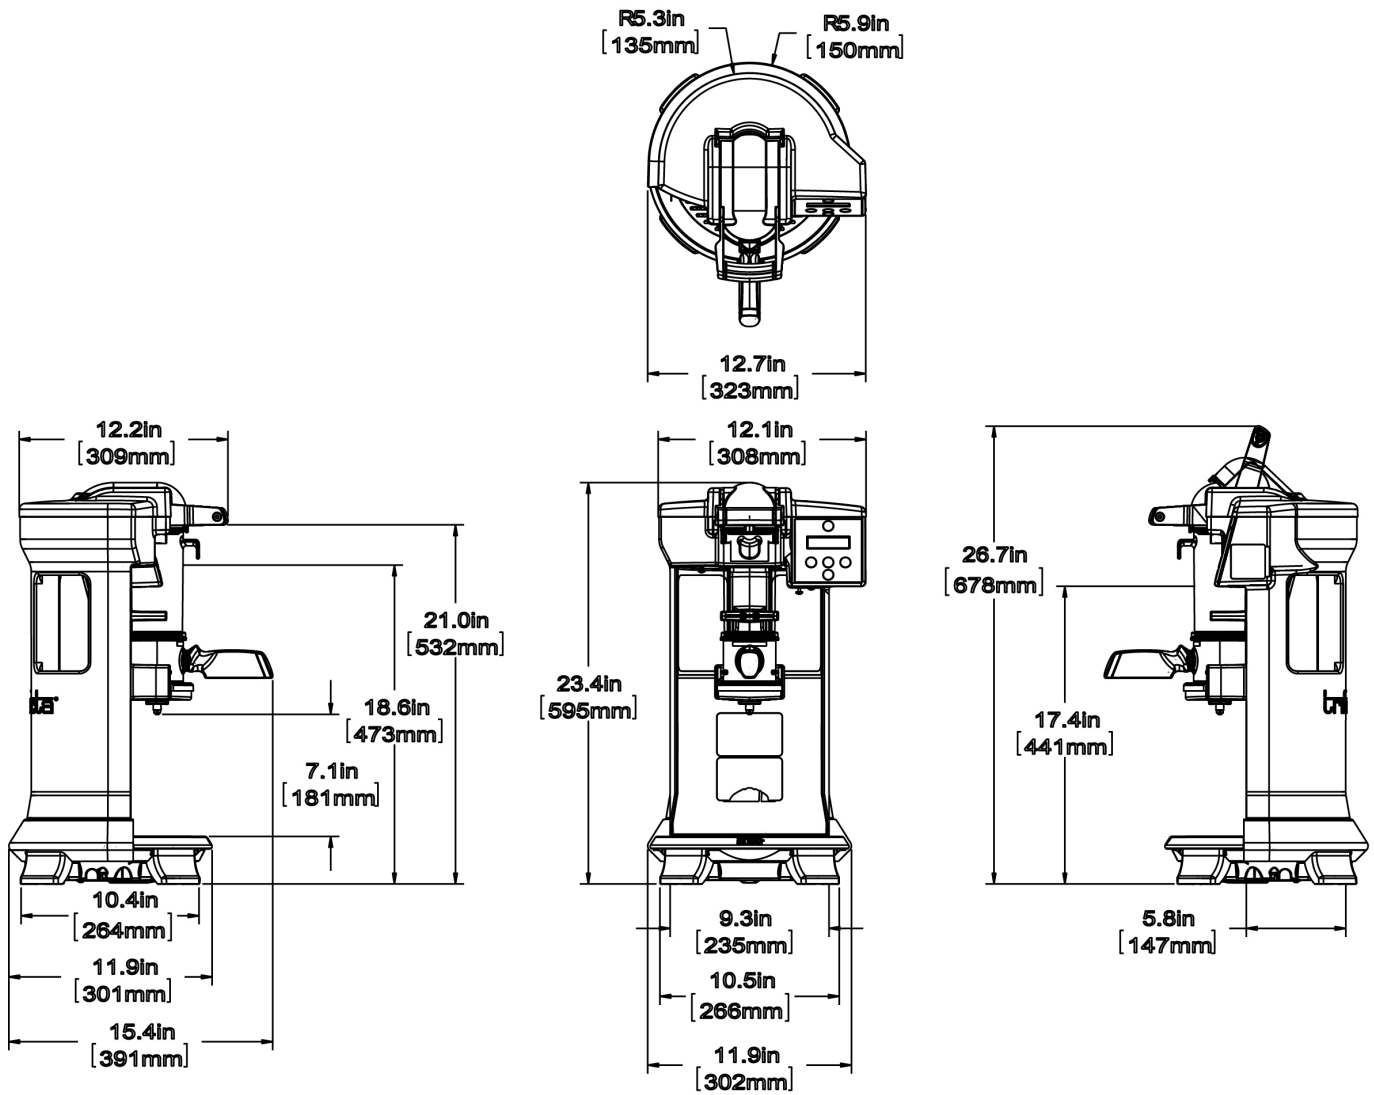

trifecta (White)

Height: 23.4" Width: 12.7" Depth: 15.4"
(59.4cm) (32.3cm) (39.1cm)

- Ideal for the Specialty Retail/Bar environment
- Uses an Air Infusion™ single cup process that heightens the quality of fine coffees and teas
- Saturation of coffee grounds can be controlled to get the percentage of water and pause appropriate for that coffee
- Controlled air is injected into the brew chamber to agitate the coffee at just the right time resulting in uniform extraction and a complex beverage sure to please any coffee lover
- Air presses the beverage through a metal screen that filters out coffee grounds while preserving coffee oils and aromatics for a deep-bodied, unique coffee experience

Agency:

Specifications

Product #: 41200.0005

Finish: White

Water Access: Plumbed

Additional Features

Electrical & Capacity

Volts*	Amps	Watts	Cord Attached	Plug Type	8oz cups/hr 236ml cups/hr	Input H ² O Temp.	Phase	# Wires plus Ground	Hertz
120	11.45	1375	Yes	NEMA 5-15P	-	60°F (15.5°C)	1	2	60

Plumbing Requirements

PSI	kPa	Fitting Supplied	Water Flow Required (GPM)
20-90	138-621	1/4" Male Flare Fitting	-

CAD Drawings

2D	Revit	KLC
●		

BUNN® reserves the right to change specifications and product design without notice. Such revisions do not entitle the buyer to corresponding changes, improvements, additions or replacements for previously purchased equipment. For most current specifications and other info visit bunn.com.

Last Updated:
08/28/2020

	Unit			Shipping				
	Height	Width	Depth	Height	Width	Depth	Weight	Volume
English	23.4 in.	12.7 in.	15.4 in.	26.6 in.	16.9 in.	16.9 in.	41.660 lbs	4.388 ft ³
Metric	59.4 cm	32.3 cm	39.1 cm	67.6 cm	42.9 cm	42.9 cm	18.897 kgs	0.124 m ³