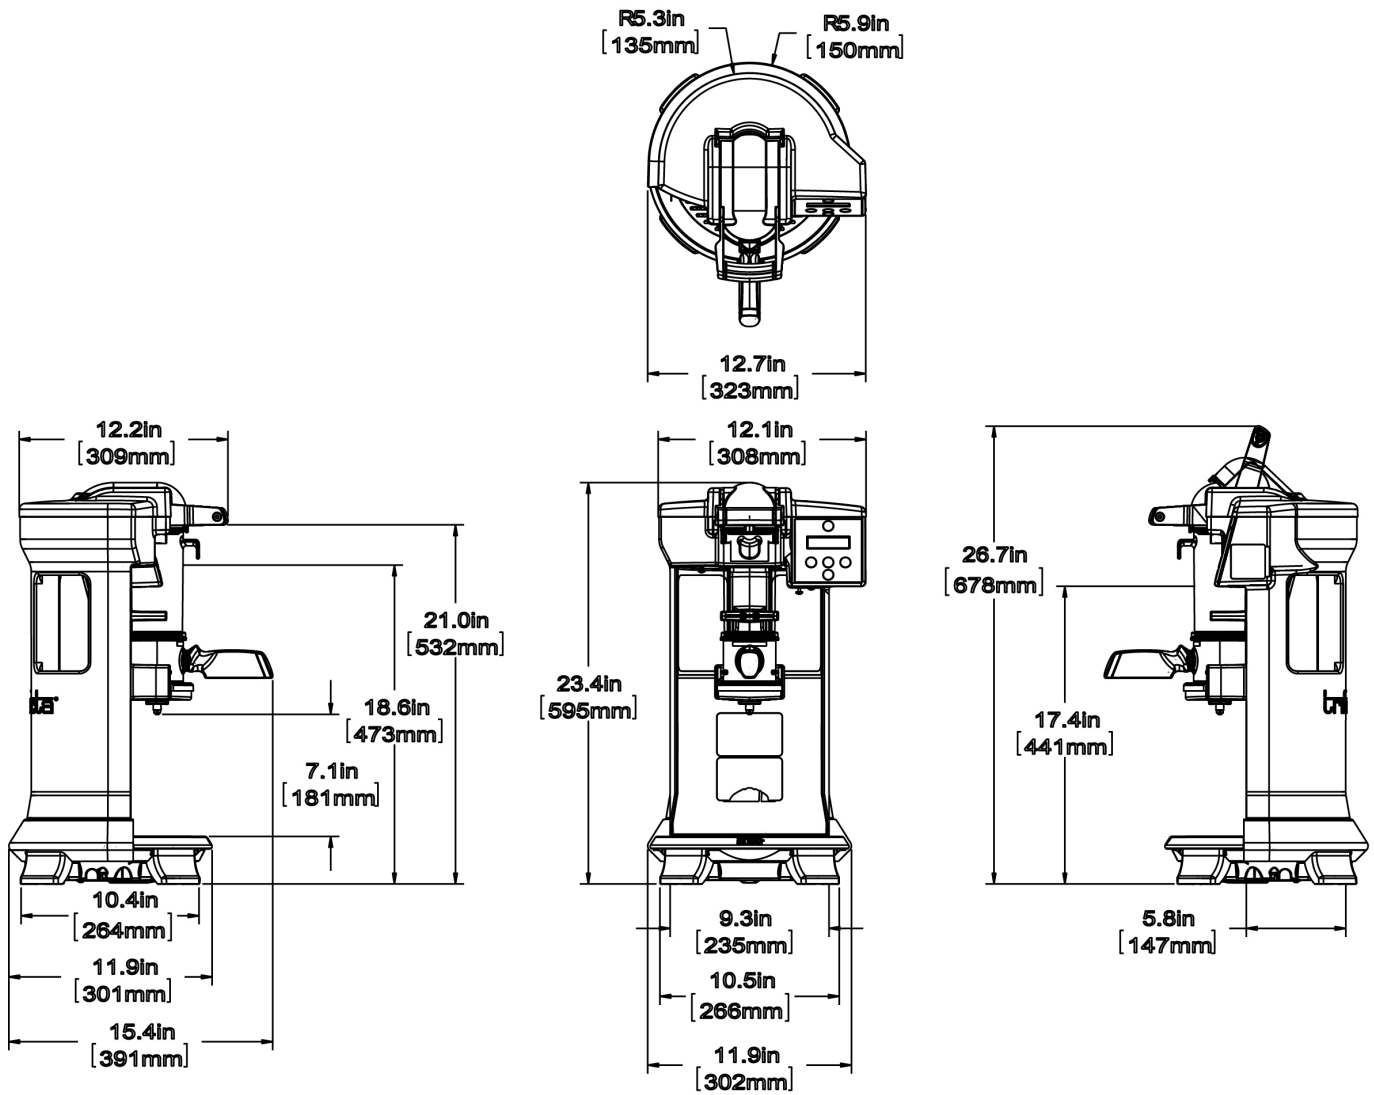

trifecta (silver)

Height: 23.4" Width: 12.7" Depth: 15.4"
(59.4cm) (32.3cm) (39.1cm)

- Ideal for the Specialty Retail/Bar environment
- Uses an Air Infusion™ single cup process that heightens the quality of fine coffees and teas
- Saturation of coffee grounds can be controlled to get the percentage of water and pause appropriate for that coffee
- Controlled air is injected into the brew chamber to agitate the coffee at just the right time resulting in uniform extraction and a complex beverage sure to please any coffee lover
- Air presses the beverage through a metal screen that filters out coffee grounds while preserving coffee oils and aromatics for a deep-bodied, unique coffee experience

Agency:

Specifications

Product #: 41200.0000

Water Access: Plumbed

Finish: Silver

Additional Features

Electrical & Capacity

Volts*	Amps	Watts	Cord Attached	Plug Type	8oz cups/hr 236ml cups/hr	Input H ₂ O Temp.	Phase	# Wires plus Ground	Hertz
120	11.45	1375	Yes	NEMA 5-15P	-	60°F (15.5°C)	1	2	60

Plumbing Requirements

PSI	kPa	Fitting Supplied	Water Flow Required (GPM)
20-90	138-621	1/4" Male Flare Fitting	-

CAD Drawings

2D	Revit	KLC
●		

BUNN® reserves the right to change specifications and product design without notice. Such revisions do not entitle the buyer to corresponding changes, improvements, additions or replacements for previously purchased equipment. For most current specifications and other info visit bunn.com.

Last Updated:
05/03/2021

	Unit			Shipping				
	Height	Width	Depth	Height	Width	Depth	Weight	Volume
English	23.4 in.	12.7 in.	15.4 in.	26.6 in.	16.9 in.	16.9 in.	42.350 lbs	4.388 ft ³
Metric	59.4 cm	32.3 cm	39.1 cm	67.6 cm	42.9 cm	42.9 cm	19.210 kgs	0.124 m ³