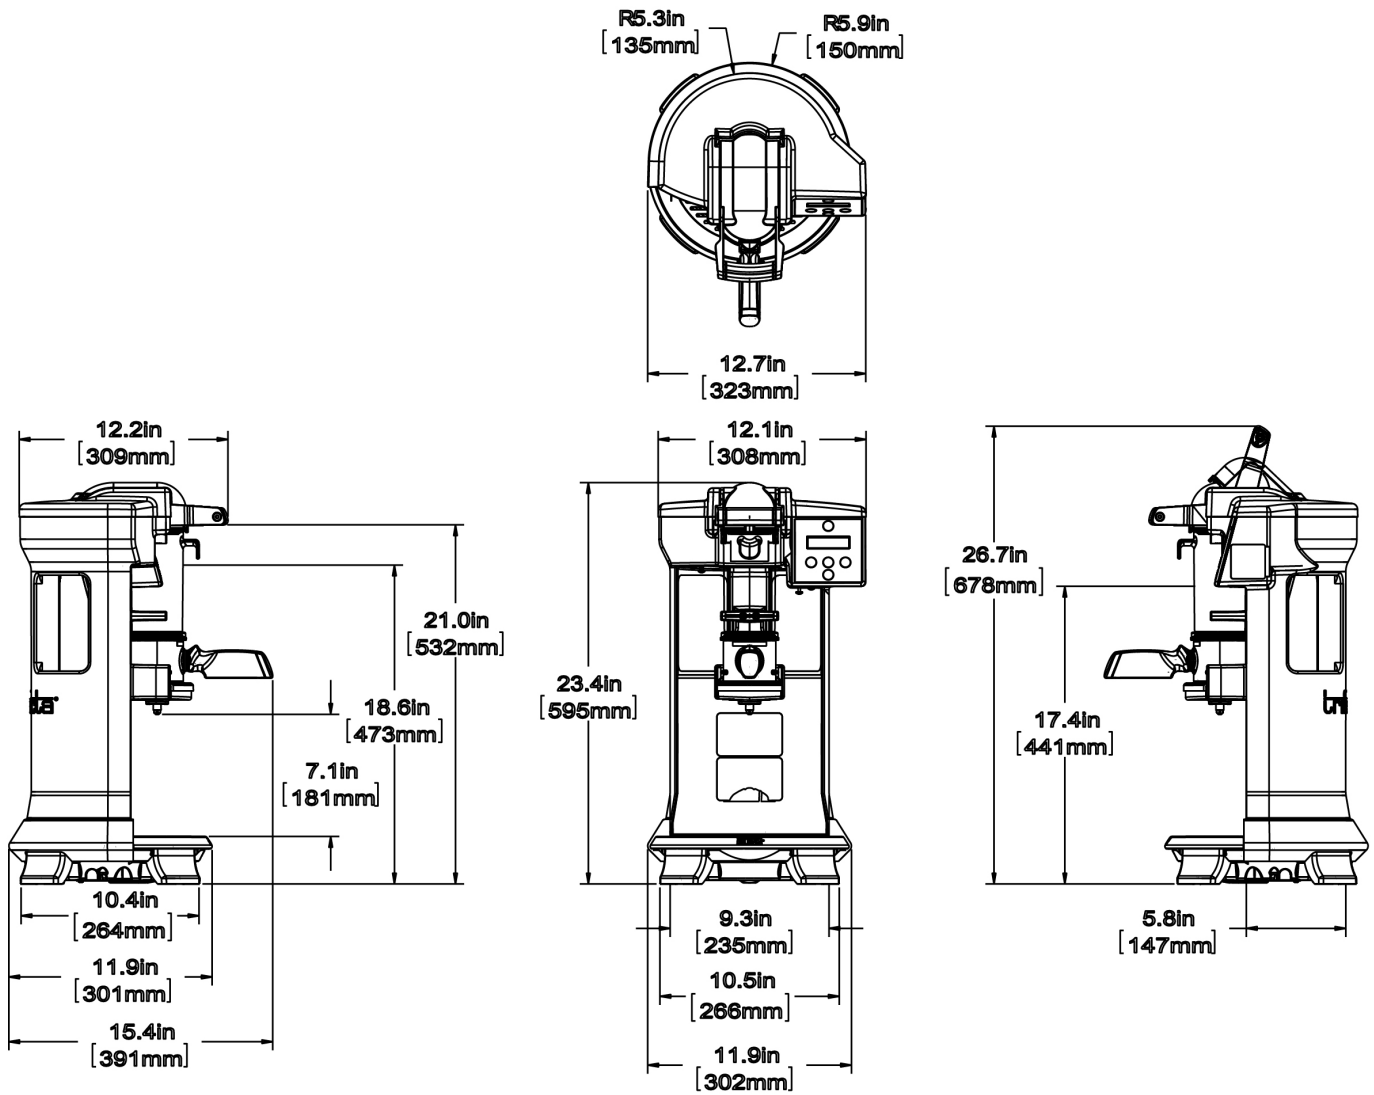

trifecta (silver)

Height: 23.4" Width: 12.7" Depth: 15.4"
(59.4cm) (32.3cm) (39.1cm)

- Ideal for the Specialty Retail/Bar environment
- Uses an Air Infusion™ single cup process that heightens the quality of fine coffees and teas
- Saturation of coffee grounds can be controlled to get the percentage of water and pause appropriate for that coffee
- Controlled air is injected into the brew chamber to agitate the coffee at just the right time resulting in uniform extraction and a complex beverage sure to please any coffee lover
- Air presses the beverage through a metal screen that filters out coffee grounds while preserving coffee oils and aromatics for a deep-bodied, unique coffee experience

Agency:

Specifications

Product #: 41200.0000

Water Access: Plumbed

Finish: Silver

Additional Features

Electrical & Capacity

Volts*	Amps	Watts	Cord Attached	Plug Type	8oz cups/hr 236ml cups/hr	Input H ² O Temp.	Phase	# Wires plus Ground	Hertz
120	11.45	1375	Yes	NEMA 5-15P	-	60°F (15.5°C)	1	2	60

Plumbing Requirements

PSI	kPa	Fitting Supplied	Water Flow Required (GPM)
20-90	138-621	1/4" Male Flare Fitting	-

CAD Drawings

2D	Revit	KLC
●		

BUNN® reserves the right to change specifications and product design without notice. Such revisions do not entitle the buyer to corresponding changes, improvements, additions or replacements for previously purchased equipment. For most current specifications and other info visit bunn.com.

Last Updated:
11/02/2020

	Unit			Shipping				
	Height	Width	Depth	Height	Width	Depth	Weight	Volume
English	23.4 in.	12.7 in.	15.4 in.	26.6 in.	16.9 in.	16.9 in.	42.350 lbs	4.388 ft ³
Metric	59.4 cm	32.3 cm	39.1 cm	67.6 cm	42.9 cm	42.9 cm	19.210 kgs	0.124 m ³