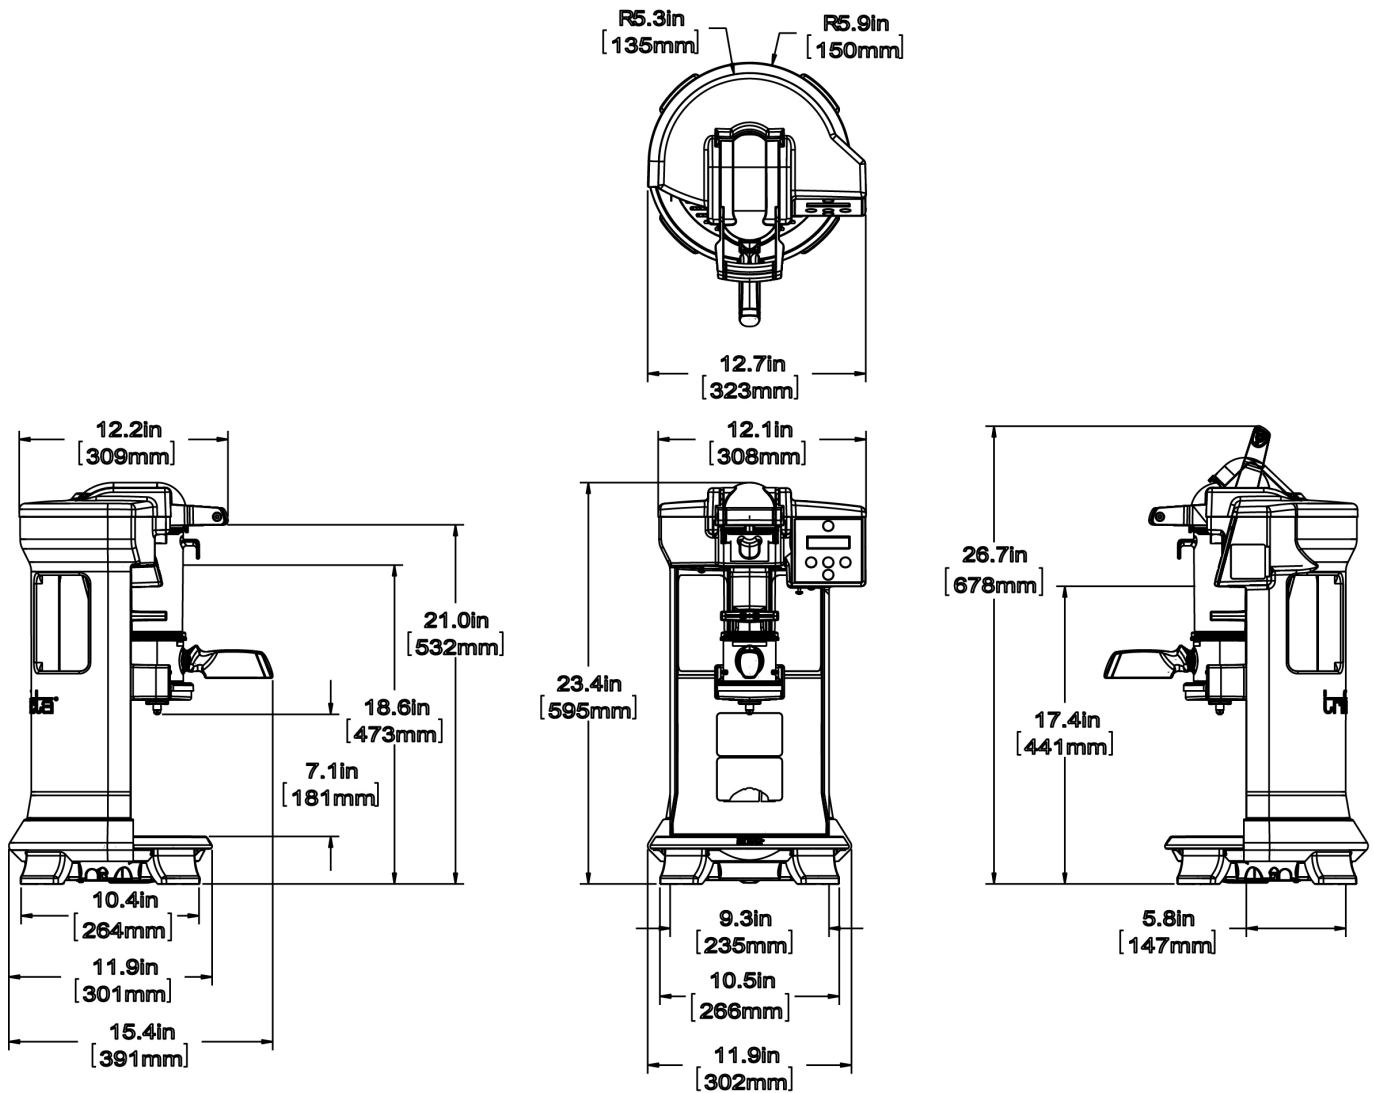

trifecta (silver)

Height: 23.4" Width: 12.7" Depth: 15.4"
(59.4cm) (32.3cm) (39.1cm)

- Ideal for the Specialty Retail/Bar environment
- Uses an Air Infusion™ single cup process that heightens the quality of fine coffees and teas
- Saturation of coffee grounds can be controlled to get the percentage of water and pause appropriate for that coffee
- Controlled air is injected into the brew chamber to agitate the coffee at just the right time resulting in uniform extraction and a complex beverage sure to please any coffee lover
- Air presses the beverage through a metal screen that filters out coffee grounds while preserving coffee oils and aromatics for a deep-bodied, unique coffee experience

Agency:

Specifications

Product #: 41200.0000

Finish: Silver

Water Access: Plumbed

Additional Features

Electrical & Capacity

Volts*	Amps	Watts	Cord Attached	Plug Type	8oz cups/hr 236ml cups/hr	Input H ² O Temp.	Phase	# Wires plus Ground	Hertz
120	11.45	1375	Yes	NEMA 5-15P	-	60°F (15.5°C)	1	2	60

Plumbing Requirements

PSI	kPa	Fitting Supplied	Water Flow Required (GPM)
20-90	138-621	1/4" Male Flare Fitting	-

CAD Drawings

2D	Revit	KLC
●		

BUNN® reserves the right to change specifications and product design without notice. Such revisions do not entitle the buyer to corresponding changes, improvements, additions or replacements for previously purchased equipment. For most current specifications and other info visit bunn.com.

Last Updated:
08/28/2020

	Unit			Shipping				
	Height	Width	Depth	Height	Width	Depth	Weight	Volume
English	23.4 in.	12.7 in.	15.4 in.	26.6 in.	16.9 in.	16.9 in.	42.350 lbs	4.388 ft ³
Metric	59.4 cm	32.3 cm	39.1 cm	67.6 cm	42.9 cm	42.9 cm	19.210 kgs	0.124 m ³