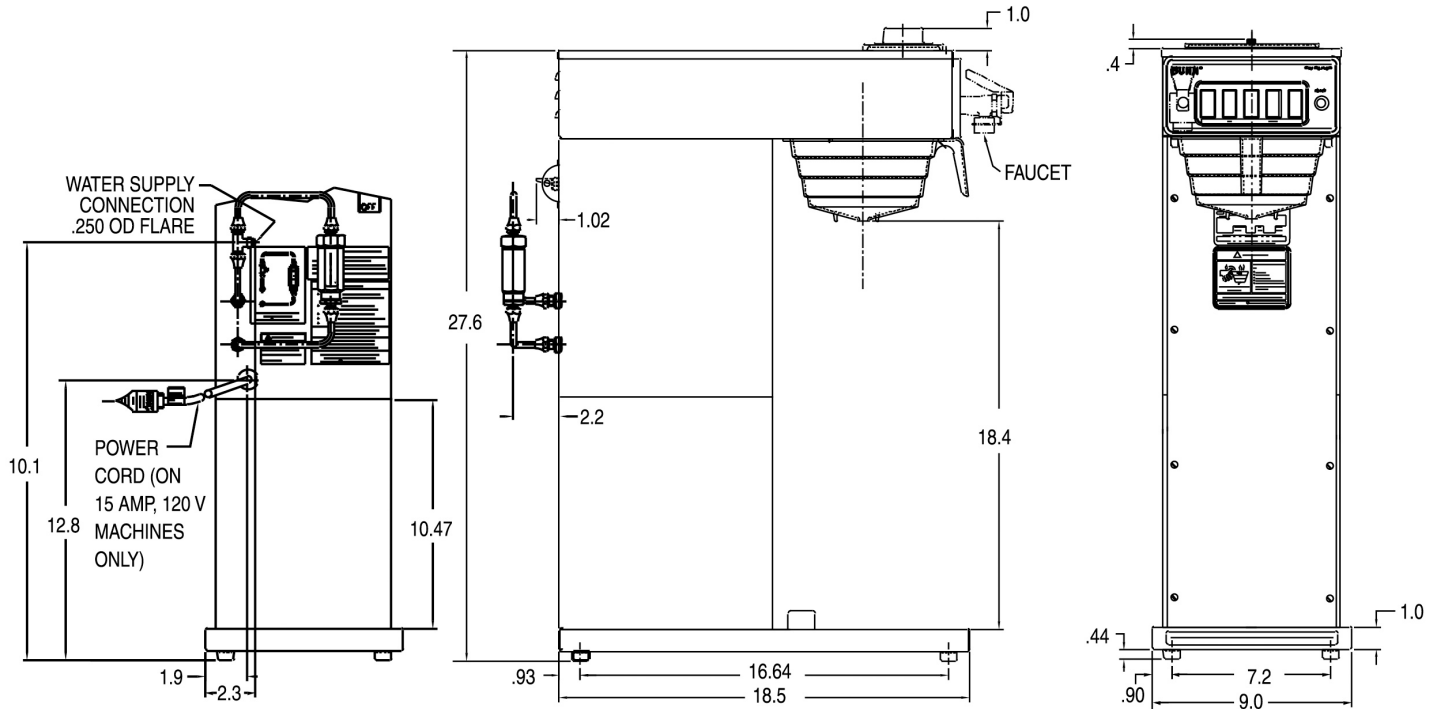

CWT15-TS

Height: 27.6" Width: 9.0" Depth: 18.5"
(70.1cm) (22.9cm) (47.0cm)

- Internal components are constructed from stainless steel
- Pourover feature
- Servers not included unless otherwise noted

Server(s) sold separately

Last Updated:
07/08/2025

Unit			Shipping					
	Height	Width	Depth	Height	Width	Depth	Weight	Volume
English	27.6 in.	9.0 in.	18.5 in.	-	-	-	-	-
Metric	70.1 cm	22.9 cm	47.0 cm	-	-	-	-	-

BUNN® reserves the right to change specifications and product design without notice. Such revisions do not entitle the buyer to corresponding changes, improvements, additions or replacements for previously purchased equipment. For most current specifications and other info visit bunn.com.